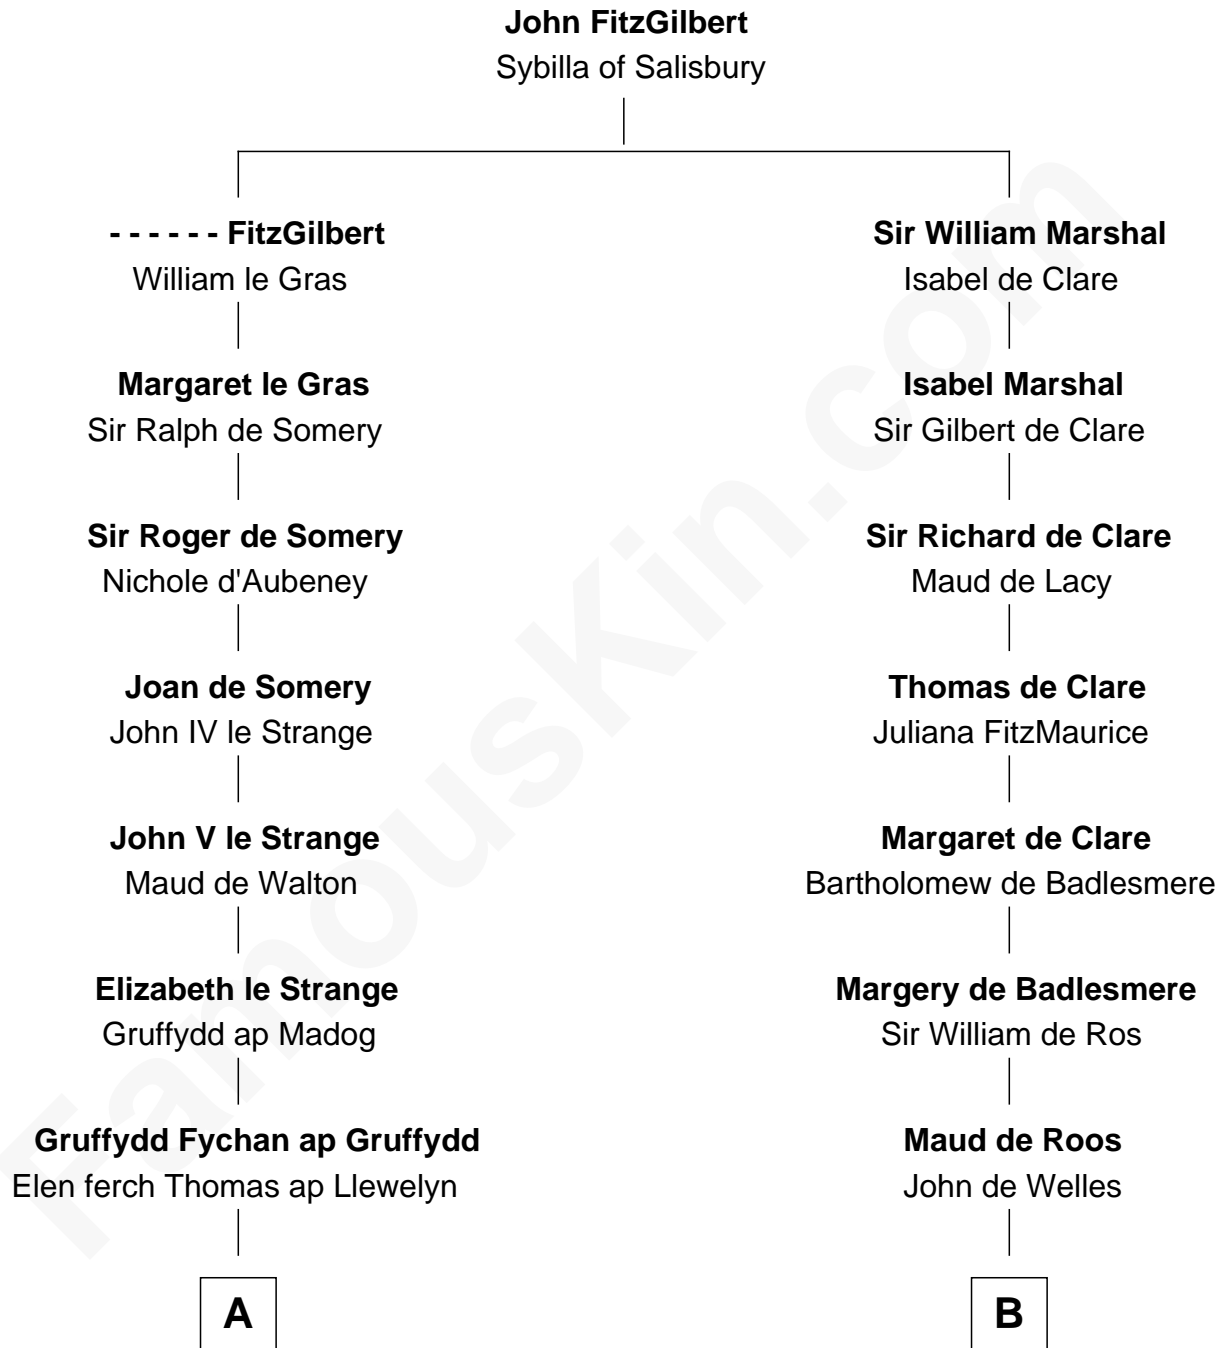

FamousKin.com

Relationship Chart of

Eliphalet Remington

Founder of Remington Arms Company

19th cousin 2 times removed of

Robert Treat Paine

Signer of the Declaration of Independence

C

Sarah Wolcott
Robert Welles

Sarah Welles
Jonathan Robbins

Sarah Robbins
Elisha Kilbourn

Elizabeth Kilbourn
Eliphalet Remington

Eliphalet Remington
Founder of Remington Arms Company

D

Abigail Willard
Rev. Samuel Treat

Eunice Treat
Thomas Paine

Robert Treat Paine
Signer of Declaration of Independence

FamousKin.com