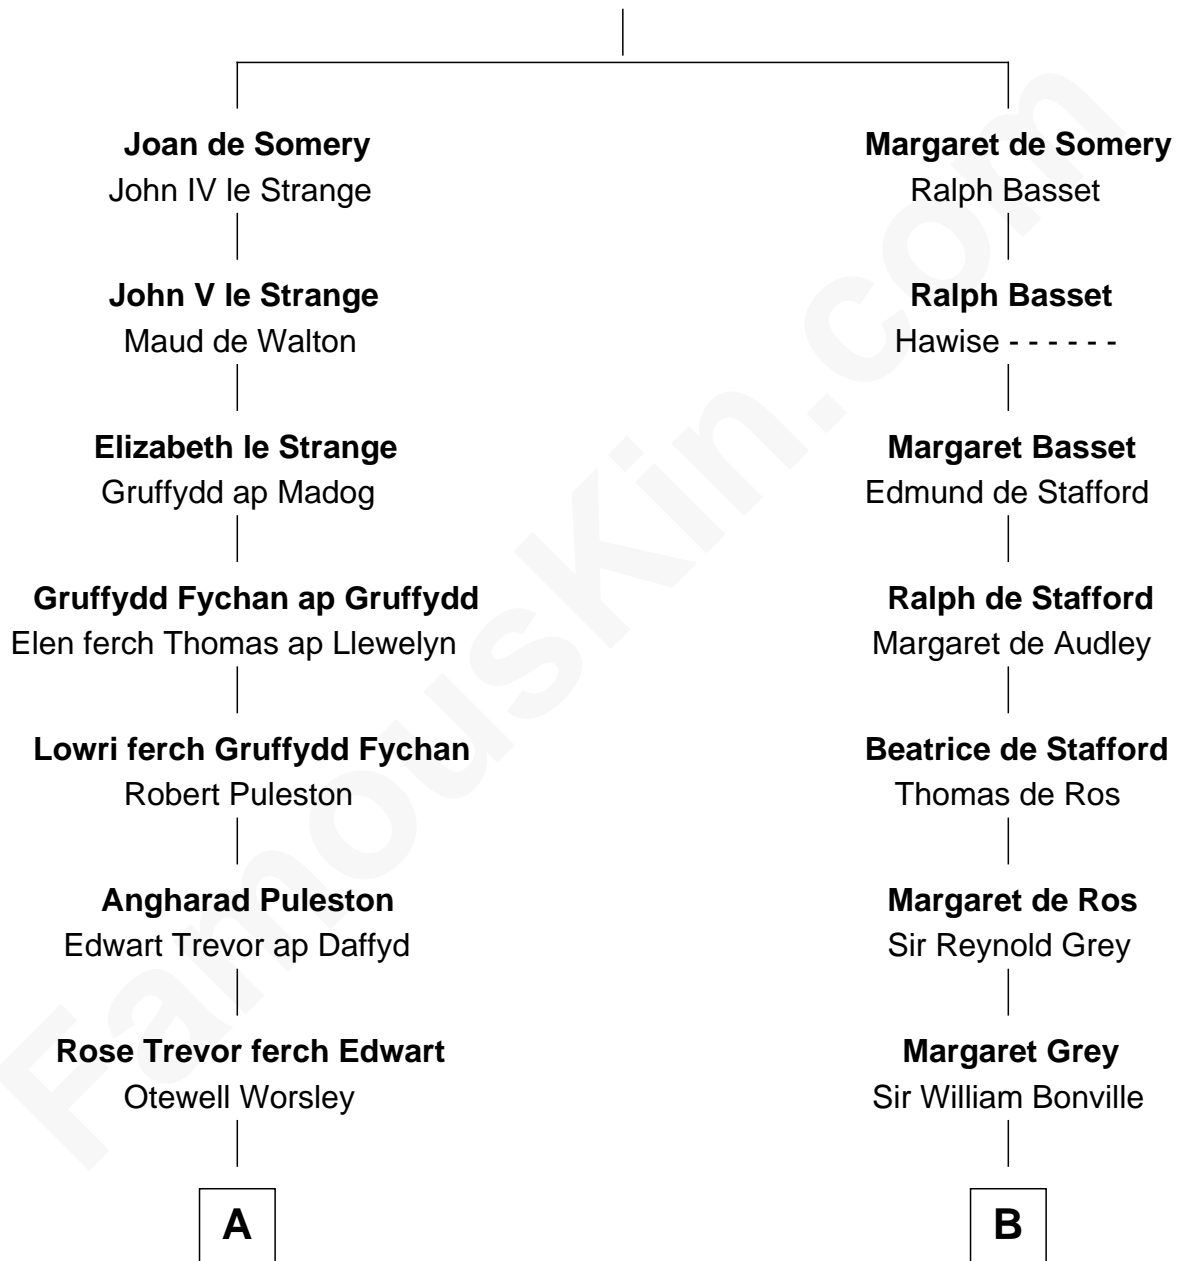

FamousKin.com

Relationship Chart of

Eliphalet Remington

Founder of Remington Arms Company

17th cousin 1 time removed of

Thomas Nelson

Signer of the Declaration of Independence

Sir Roger de Somery

Nichole d'Aubenev

C

Elizabeth Kilbourn
Eliphalet Remington

Eliphalet Remington
Founder of Remington Arms Company

FamousKin.com