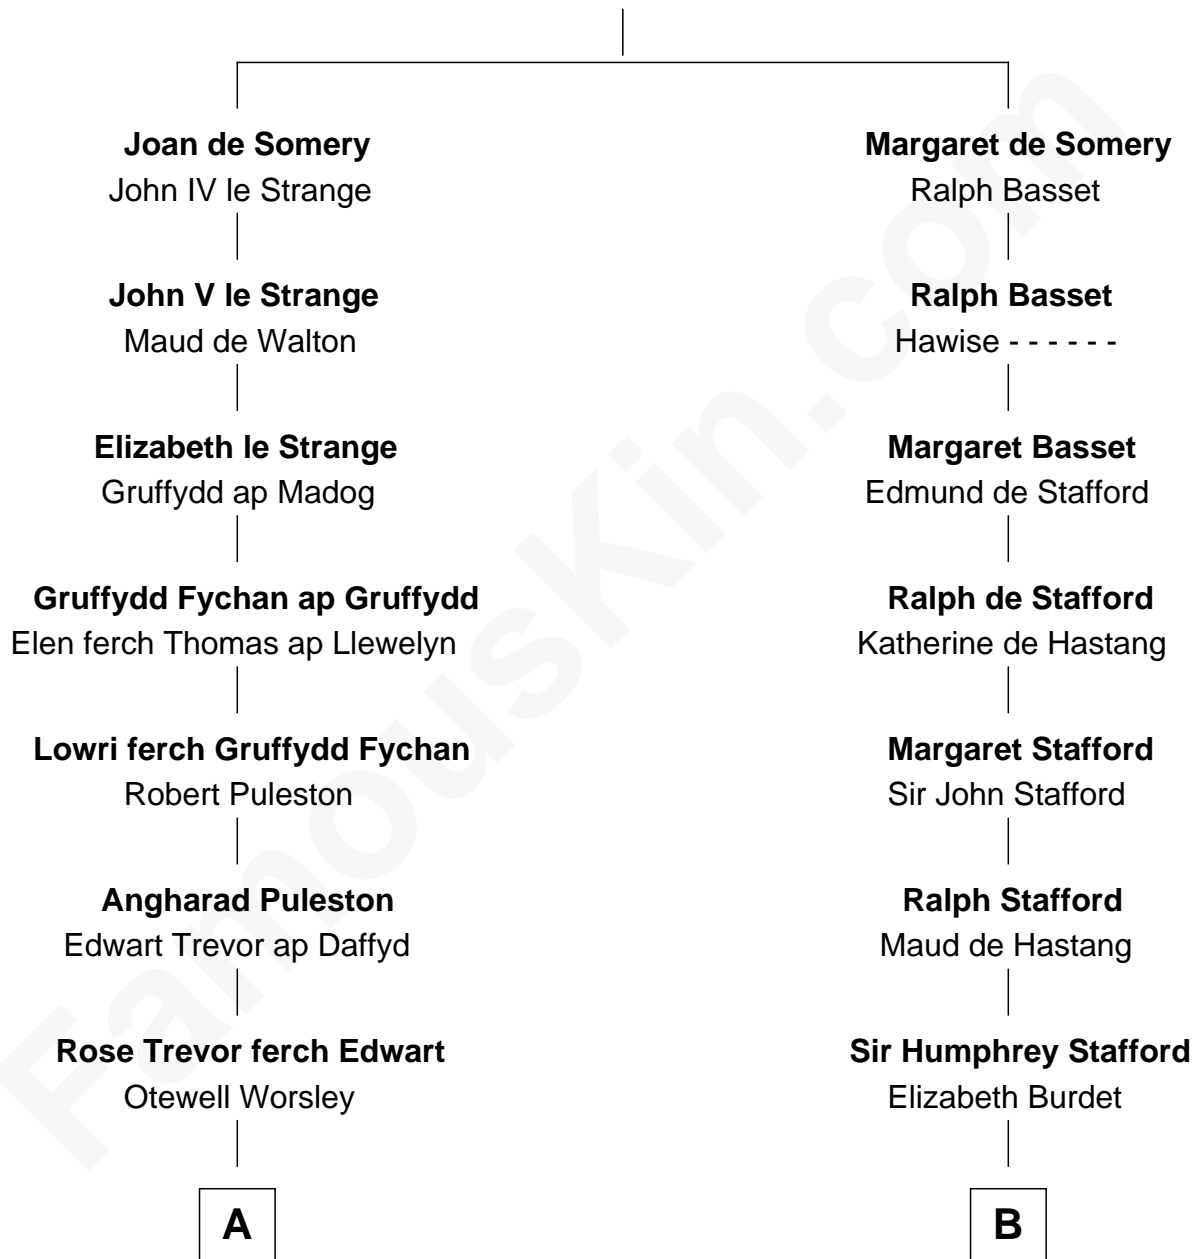

## Relationship Chart of

### Eliphalet Remington

Founder of Remington Arms Company

18th cousin of

**Robert Townsend**

Member of the Culper Spy Ring during the American Revolution

**Sir Roger de Somery**

Nichole d'Aubenev

**C**

**Elizabeth Kilbourn**  
Eliphalet Remington

**Eliphalet Remington**

*Founder of Remington Arms Company*

**D**

**Samuel Townsend**  
Sarah Stoddard

**Robert Townsend**

*Spy known as "Culper Jr."*

FamousKin.com