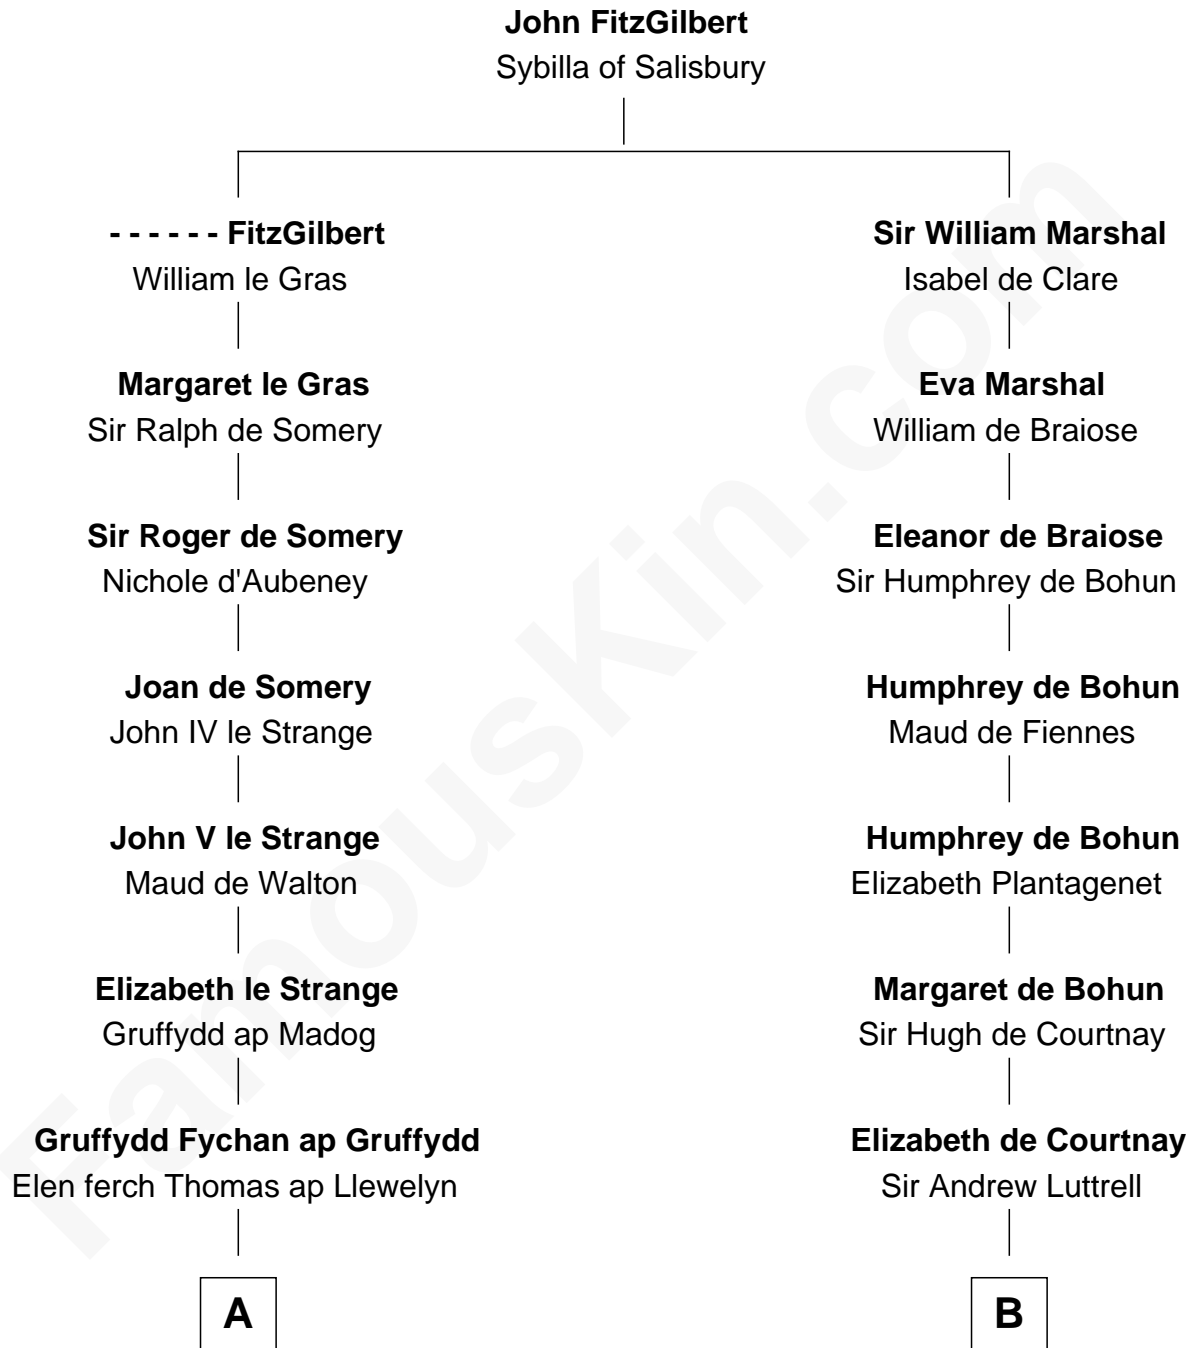

## Relationship Chart of

### Eliphalet Remington

Founder of Remington Arms Company

18th cousin 3 times removed of

**Caleb Brewster**

Member of the Culper Spy Ring during the American Revolution

**C**

**Sarah Wolcott**  
Robert Welles