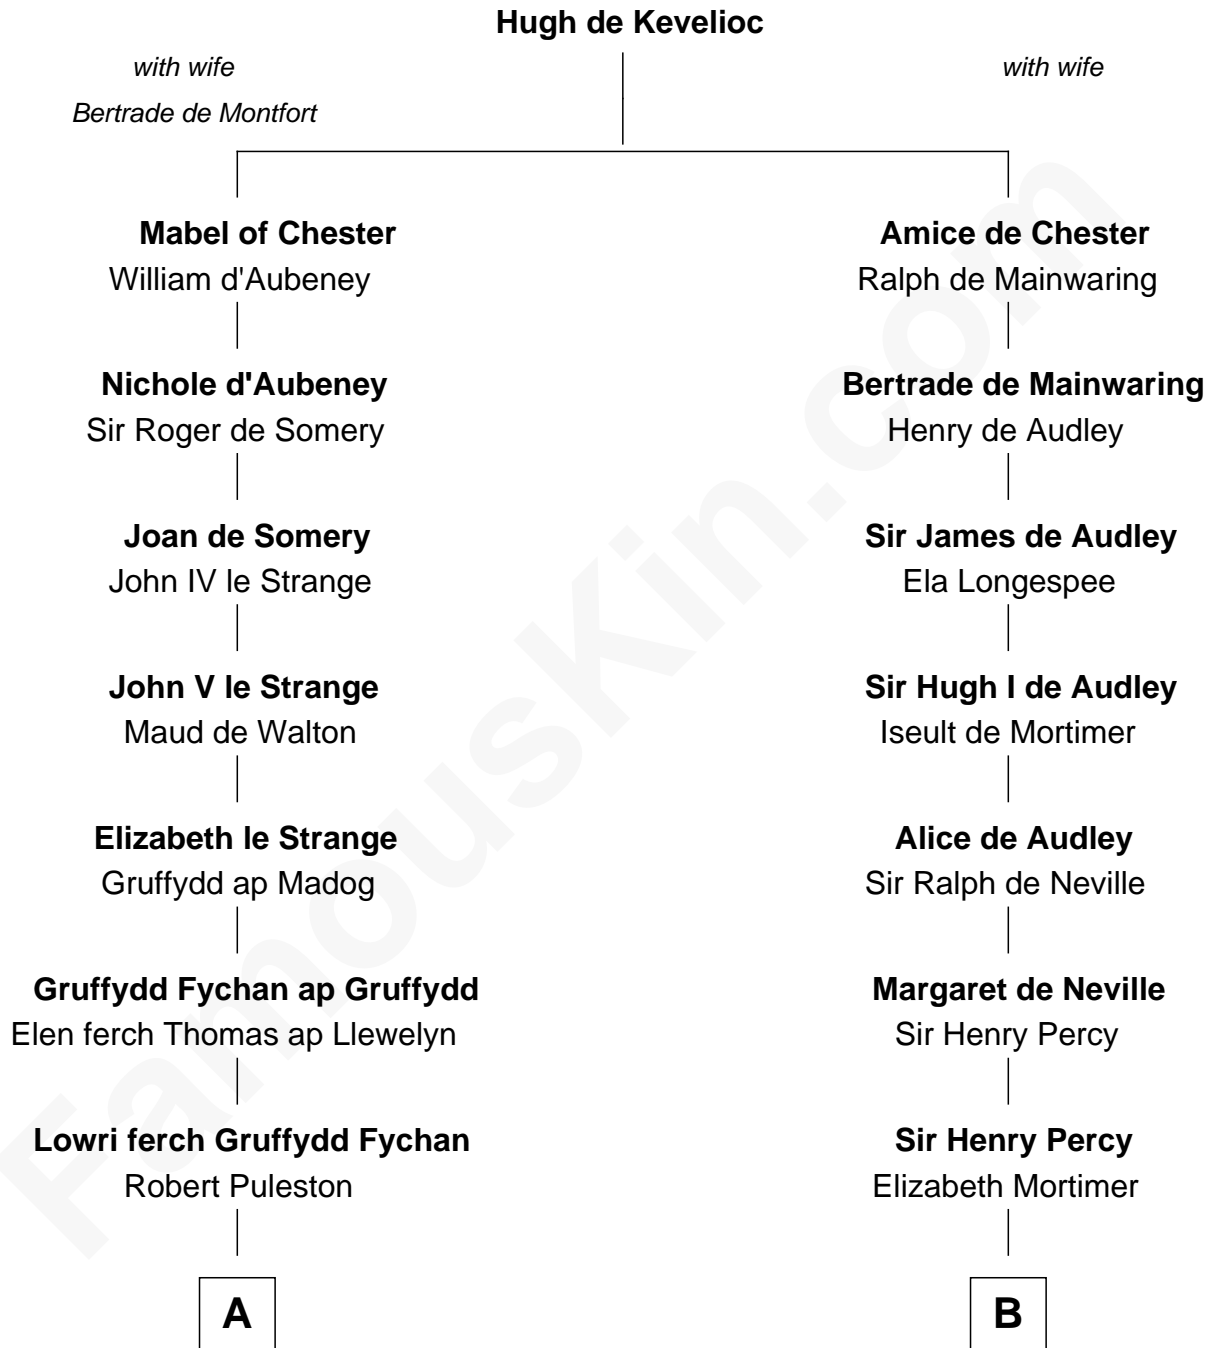

FamousKin.com

Relationship Chart of

Eliphalet Remington

Founder of Remington Arms Company

17th cousin 3 times removed of

Caesar Rodney

Signer of the Declaration of Independence

C

—
Sarah Welles
Jonathan Robbins

—
Sarah Robbins
Elisha Kilbourn

—
Elizabeth Kilbourn
Eliphalet Remington

—
Eliphalet Remington
Founder of Remington Arms Company

FamousKin.com