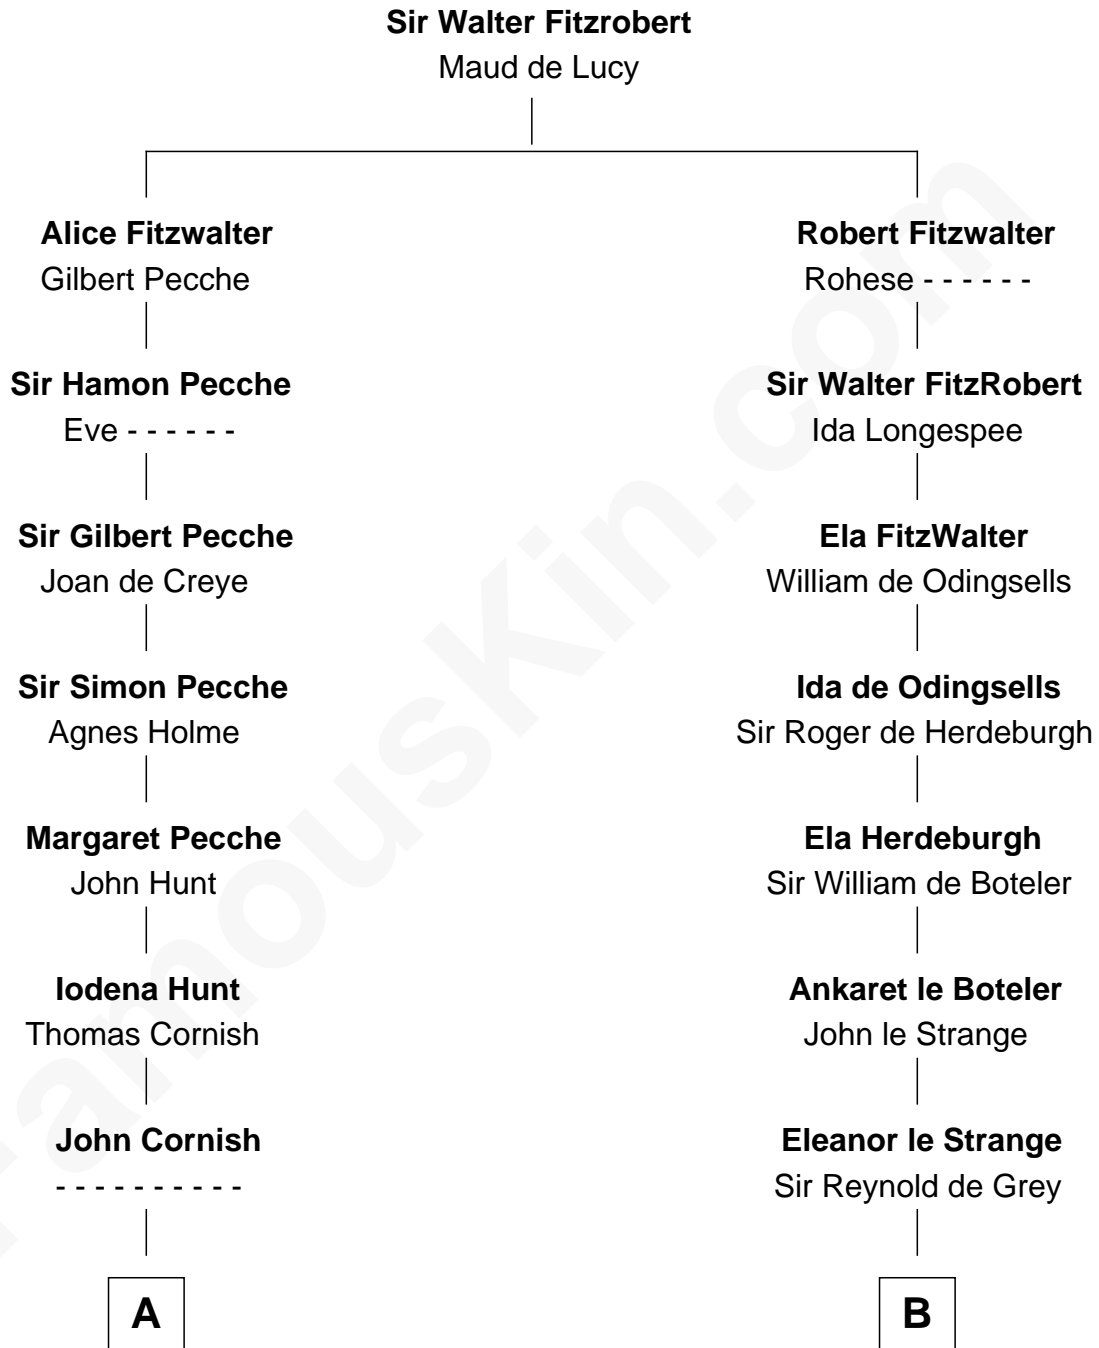

## Relationship Chart of

### Eliphalet Remington

Founder of Remington Arms Company

18th cousin 1 time removed of

**Caesar Rodney**

Signer of the Declaration of Independence

**C**

**Sarah Robbins**  
Elisha Kilbourn

**Elizabeth Kilbourn**  
Eliphalet Remington