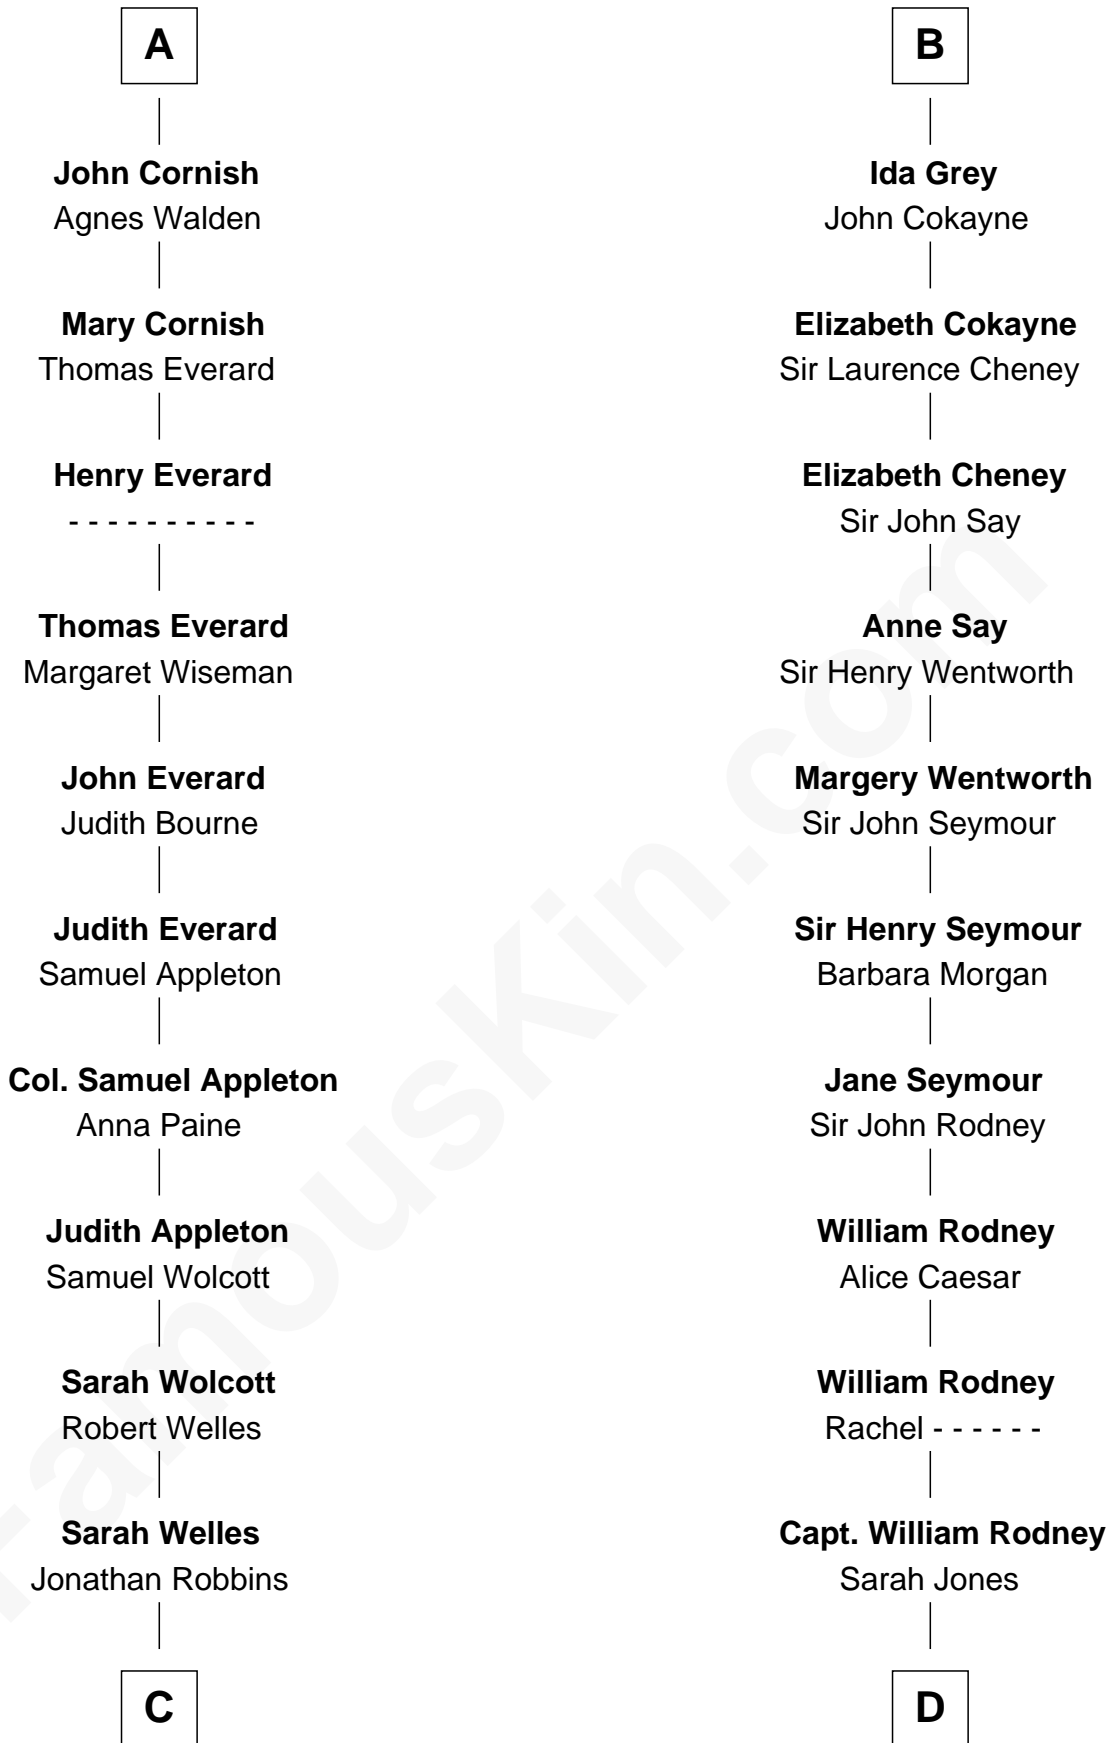

## Relationship Chart of

### Eliphalet Remington

Founder of Remington Arms Company

18th cousin 1 time removed of

**Caesar Rodney**

Signer of the Declaration of Independence

**C**

**Sarah Robbins**  
Elisha Kilbourn

**Elizabeth Kilbourn**  
Eliphalet Remington

**Eliphalet Remington**  
*Founder of Remington Arms Company*

**D**

**Caesar Rodney**  
Elizabeth Crawford

**Caesar Rodney**  
*Signer of Declaration of Independence*

FamousKin.com