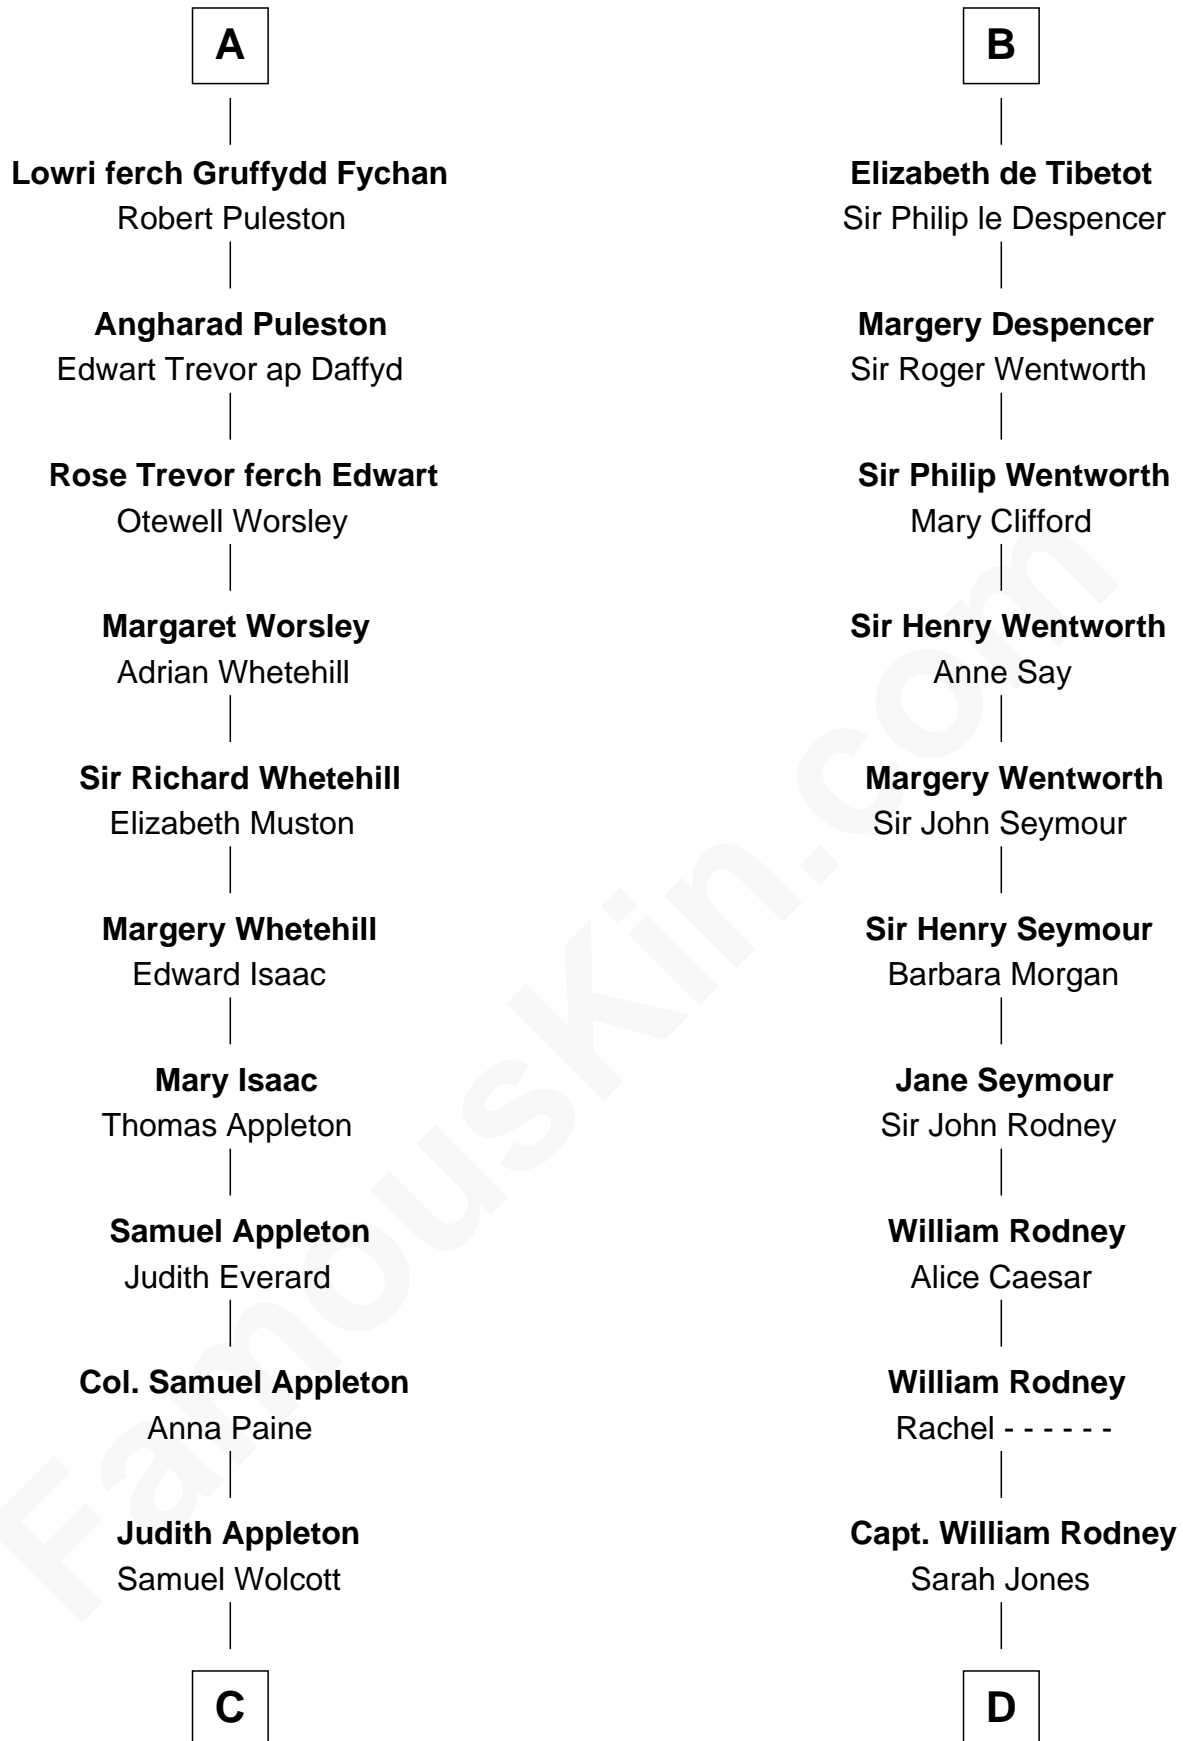

FamousKin.com

Relationship Chart of

Eliphalet Remington

Founder of Remington Arms Company

18th cousin 3 times removed of

Caesar Rodney

Signer of the Declaration of Independence

C

Sarah Wolcott
Robert Welles

Sarah Welles
Jonathan Robbins

Sarah Robbins
Elisha Kilbourn

Elizabeth Kilbourn
Eliphalet Remington

Eliphalet Remington
Founder of Remington Arms Company

D

Caesar Rodney
Elizabeth Crawford