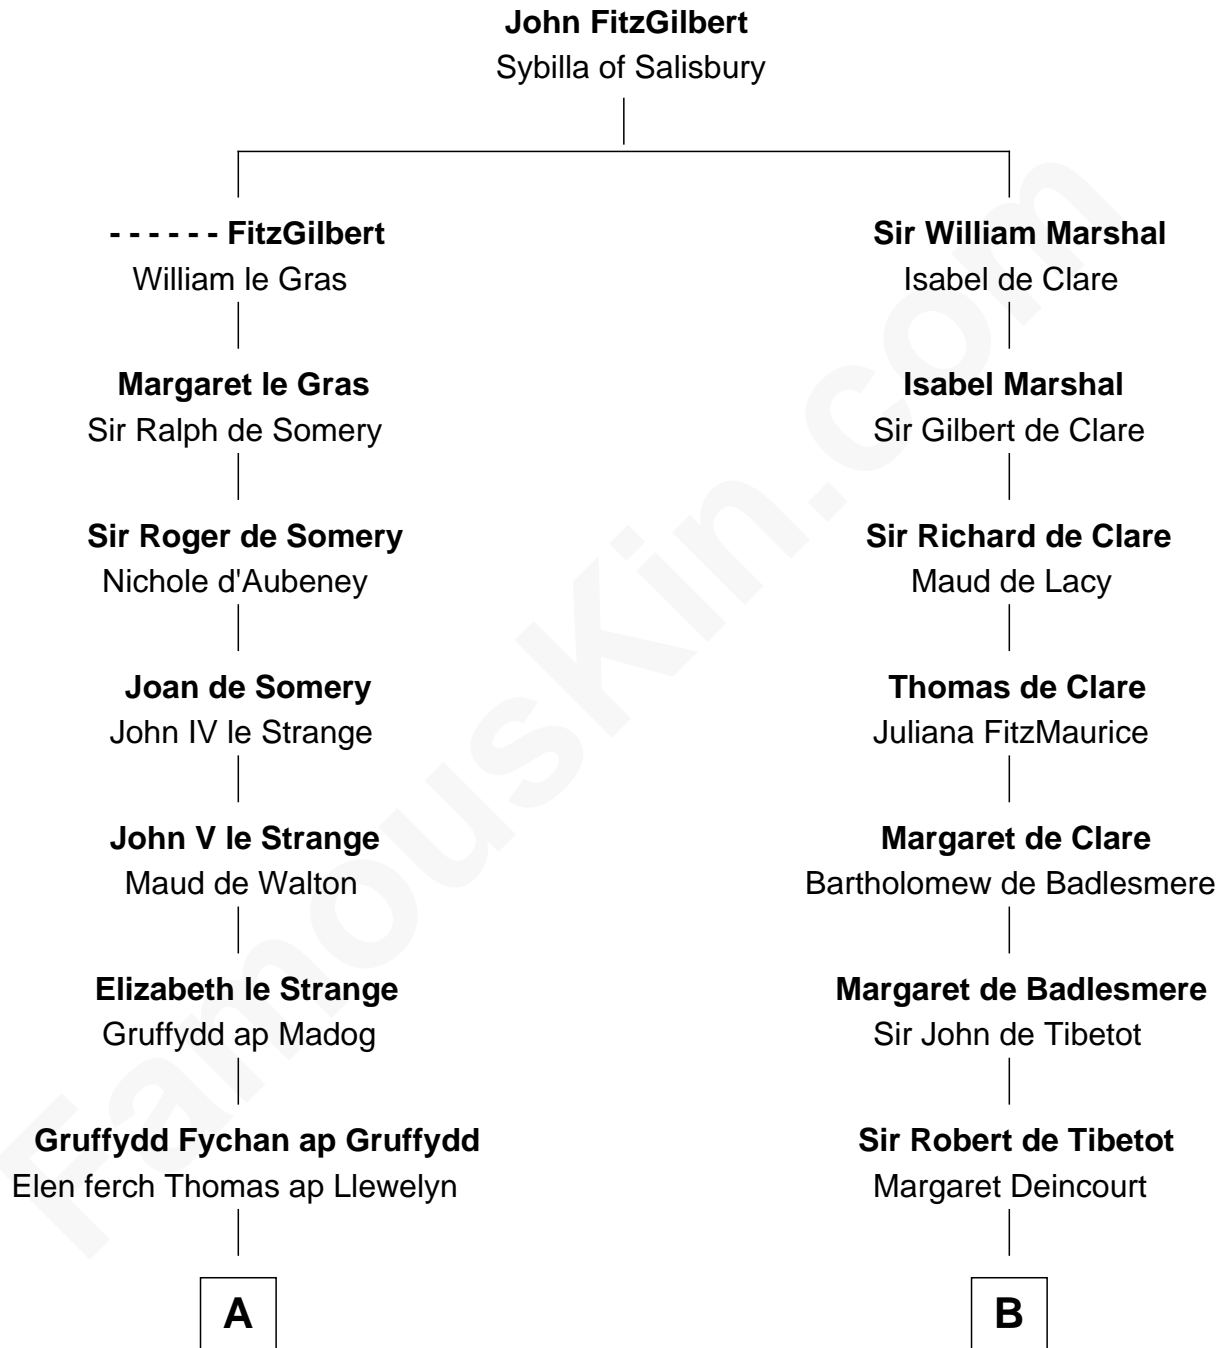

FamousKin.com

Relationship Chart of

Eliphalet Remington

Founder of Remington Arms Company

18th cousin 3 times removed of

Caesar Rodney

Signer of the Declaration of Independence

C

Sarah Wolcott
Robert Welles

Sarah Welles
Jonathan Robbins

Sarah Robbins
Elisha Kilbourn

Elizabeth Kilbourn
Eliphalet Remington

Eliphalet Remington
Founder of Remington Arms Company

D

Caesar Rodney
Elizabeth Crawford