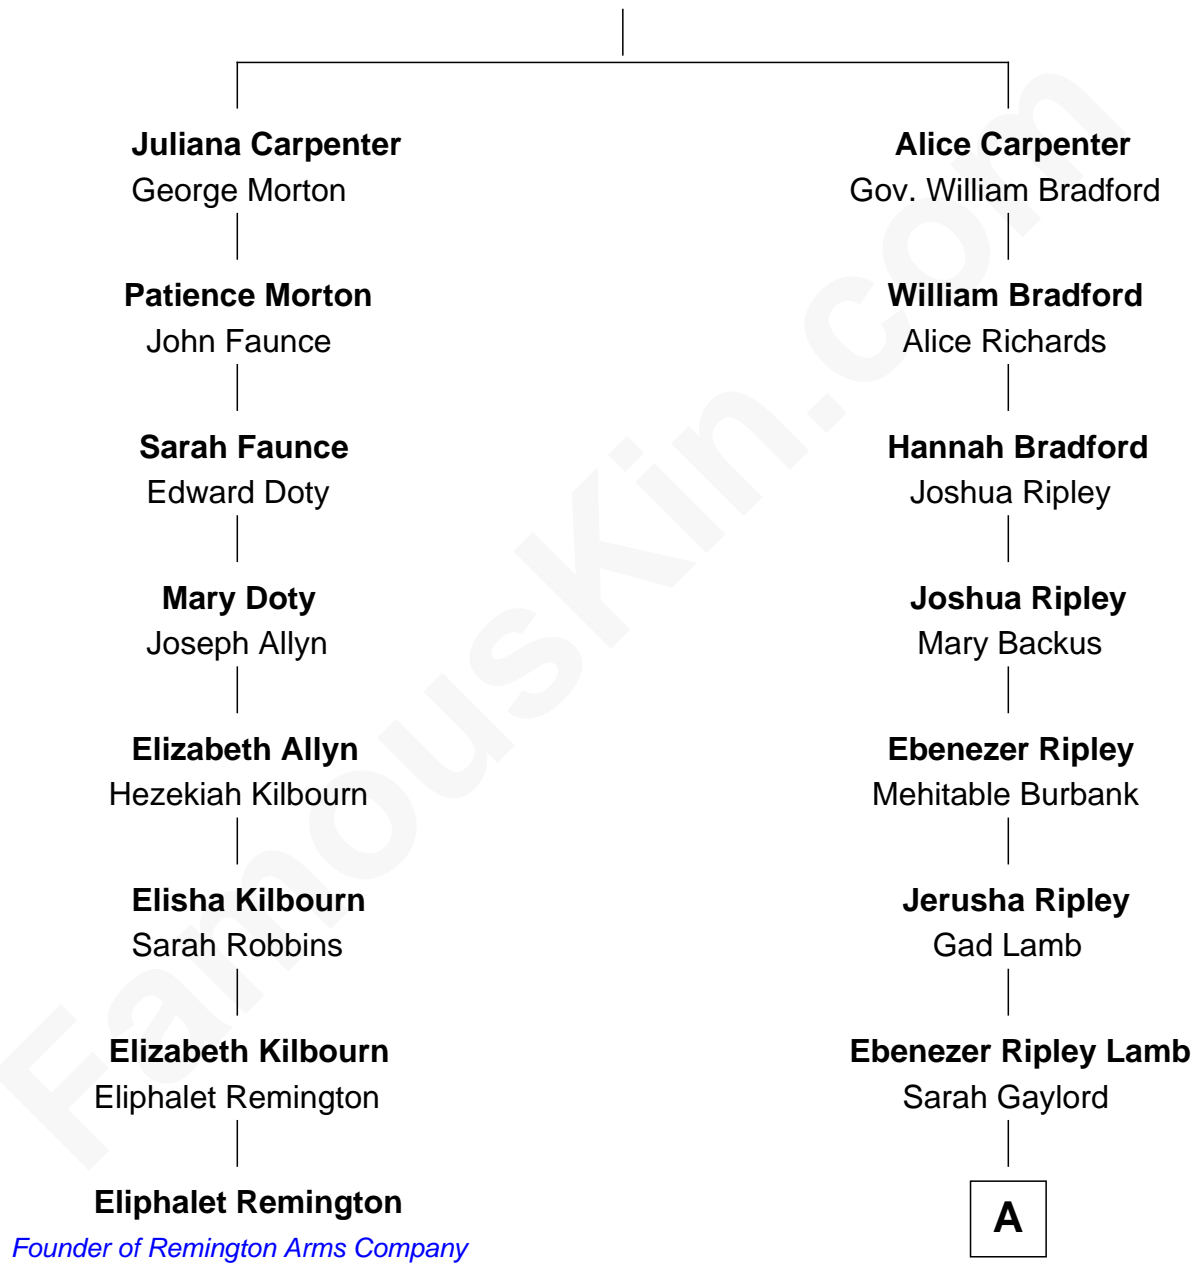

## Relationship Chart of

### Eliphalet Remington

Founder of Remington Arms Company

7th cousin 4 times removed of

**Christopher Reeve**

Movie Actor

**Alexander Carpenter**

-----

A

**Charles Christian Lamb**  
Elizabeth Annette Russell

**Bert Israel Lamb**  
Harriet Davis

**Horace Rand Lamb**  
Beatrice Louise Pitney

**Barbara Pitney Lamb**  
Franklin D'Olier Reeve

**Christopher Reeve**  
*Movie Actor*