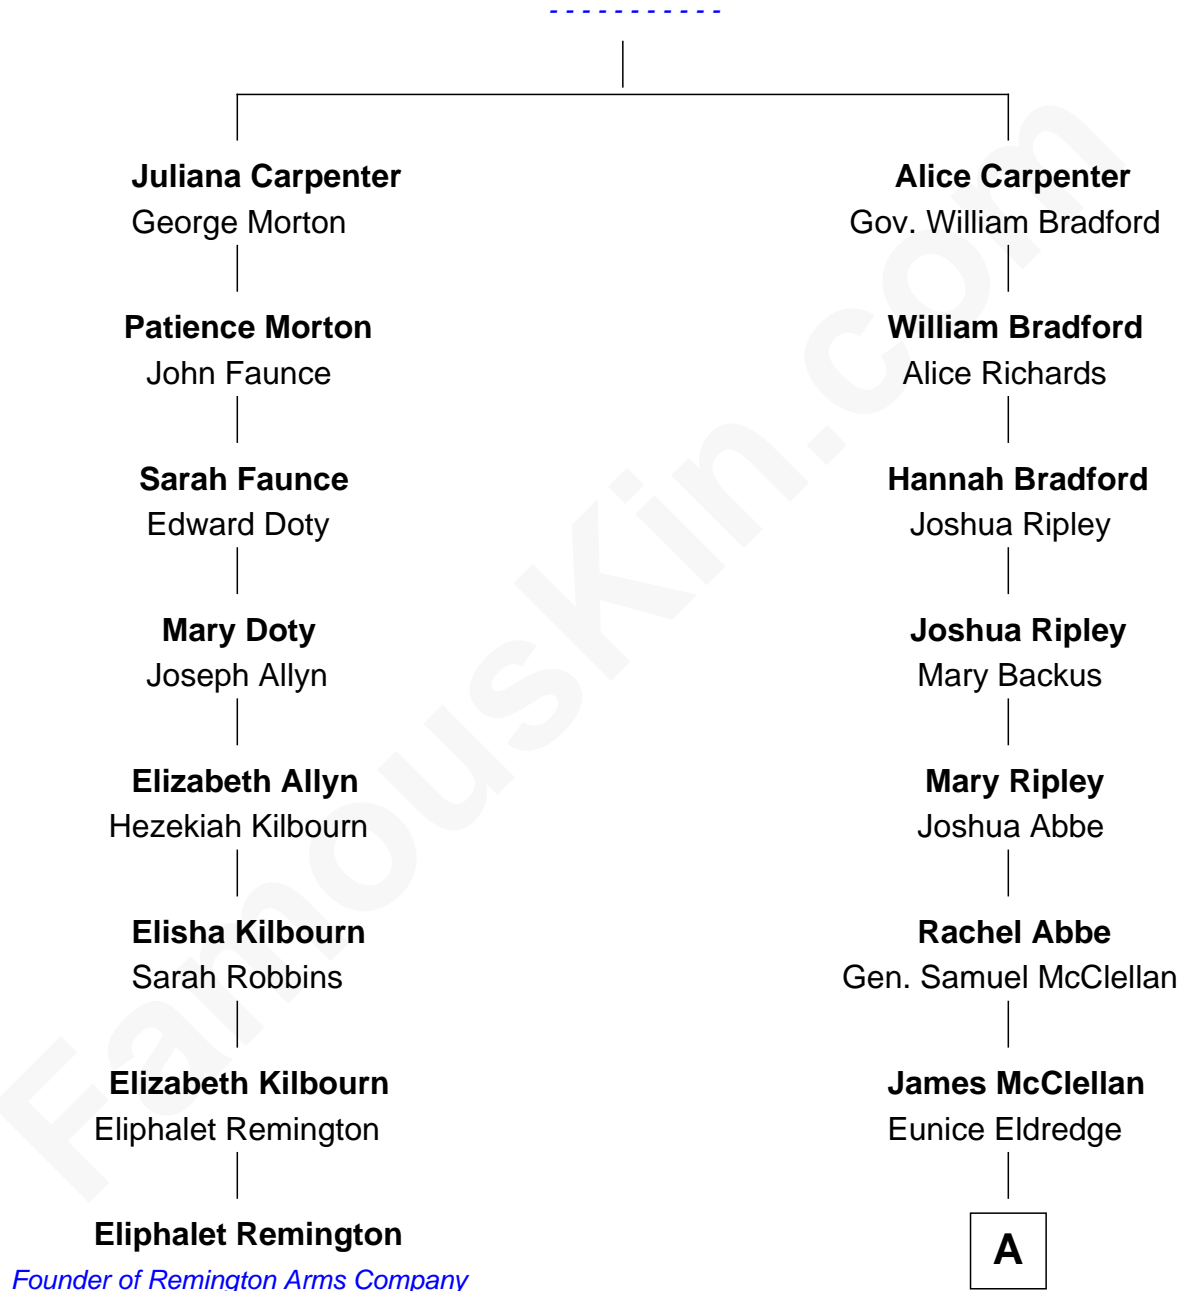

FamousKin.com

Relationship Chart of

Eliphalet Remington

Founder of Remington Arms Company

7th cousin 1 time removed of

General George B. McClellan

Union Army - U.S. Civil War

Alexander Carpenter

A

Dr. George McClellan
Elizabeth Sophia Brinton

General George B. McClellan
Union Army - U.S. Civil War

FamousKin.com