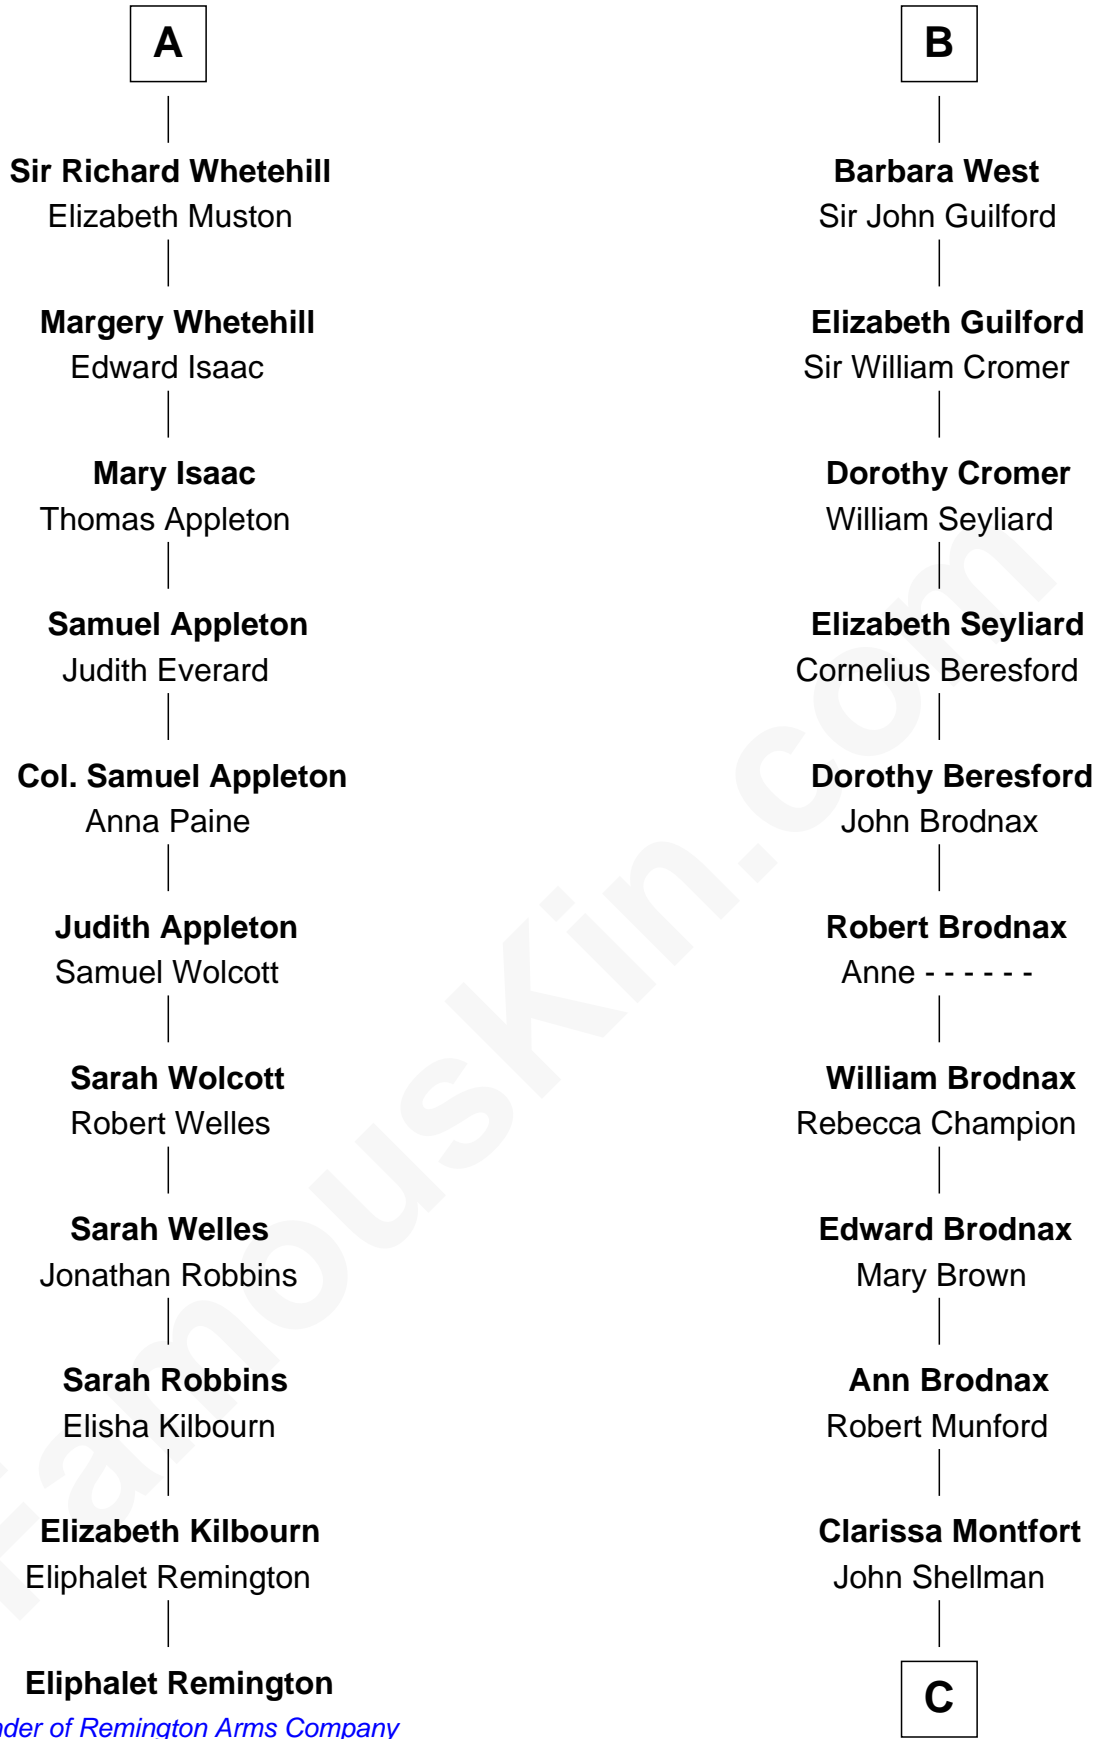

FamousKin.com

Relationship Chart of

Eliphalet Remington

Founder of Remington Arms Company

17th cousin 4 times removed of

George H. W. Bush
41st U.S. President

C

—
Susan Montfort Shellman

Samuel Howard Fay

—
Harriet Eleanor Fay

Rev. James Smith Bush

—
Samuel Prescott Bush

Flora Sheldon

—
Prescott Sheldon Bush

Dorothy Wear Walker

—
George H. W. Bush

41st U.S. President

FamousKin.com