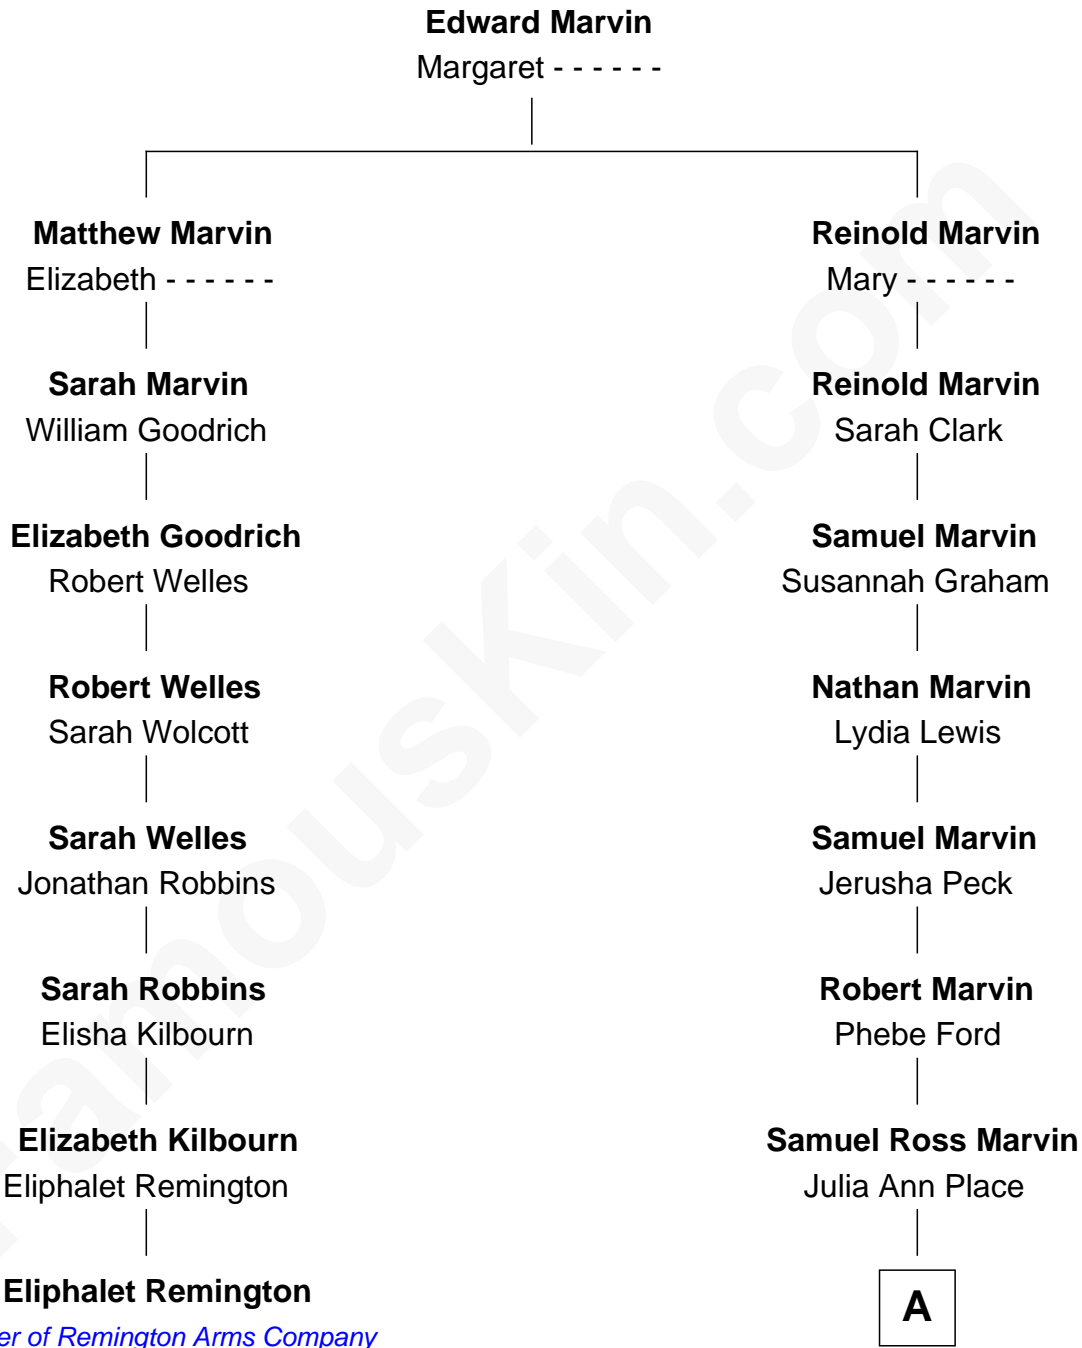

## Relationship Chart of

### Eliphalet Remington

Founder of Remington Arms Company

7th cousin 3 times removed of

### Barbara (Pierce) Bush

First Lady of President George H.W. Bush

**A**

Jerome Place Marvin

Martha Ann Stokes

Mabel Marvin

Scott Pierce

Marvin Pierce