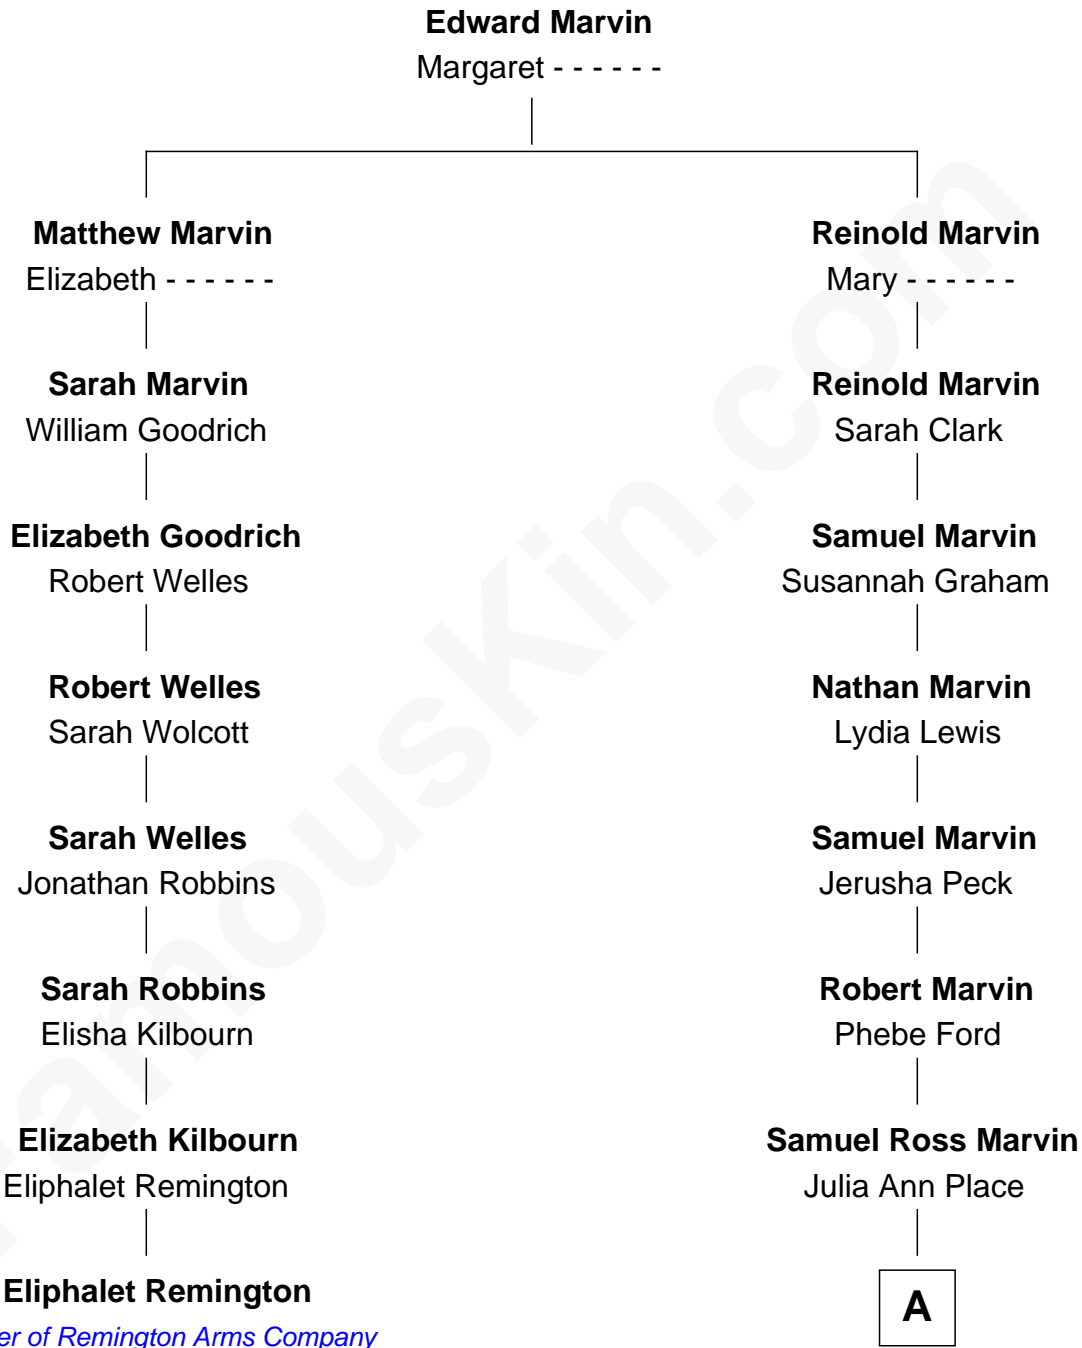

FamousKin.com

Relationship Chart of

Eliphalet Remington

Founder of Remington Arms Company

7th cousin 4 times removed of

George W. Bush
43rd U.S. President

A

Jerome Place Marvin

Martha Ann Stokes

Mabel Marvin

Scott Pierce

Marvin Pierce

Pauline Robinson

Barbara Pierce

George Herbert Walker Bush

George W. Bush

43rd U.S. President

FamousKin.com