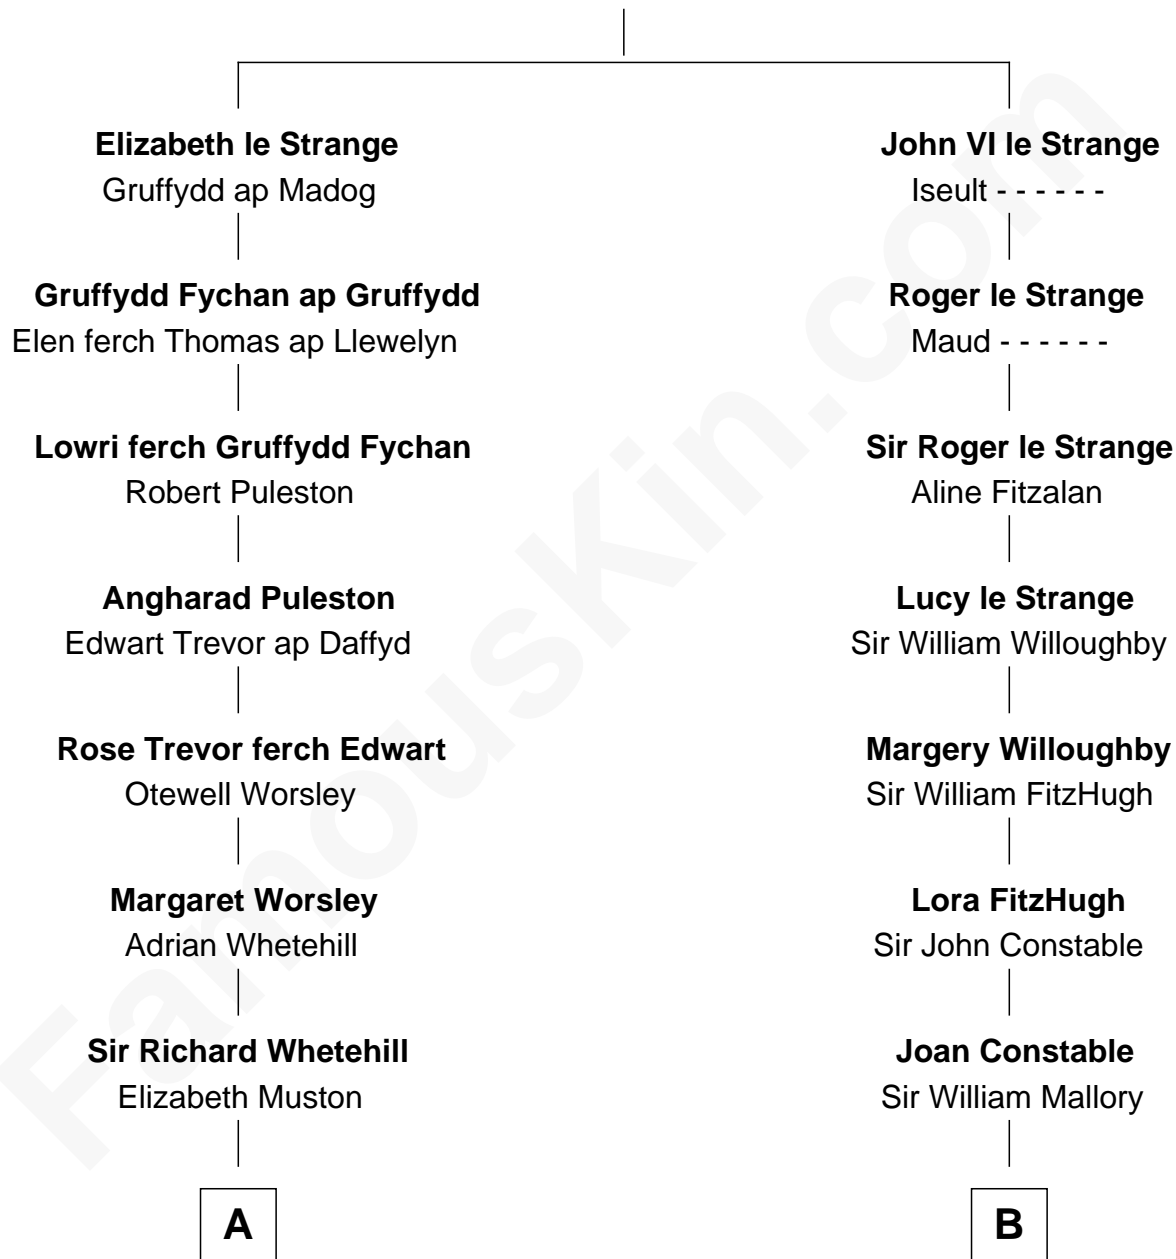

FamousKin.com

Relationship Chart of

Eliphalet Remington

Founder of Remington Arms Company

16th cousin 5 times removed of

Liza Minnelli

Singer and Actress

John V le Strange

Maud de Walton

C

John Aldridge Baugh

Mary Ann Marable

Elizabeth Baugh

William Tecumseh Gumm

Francis Avent Gumm

Ethel Marian Milne