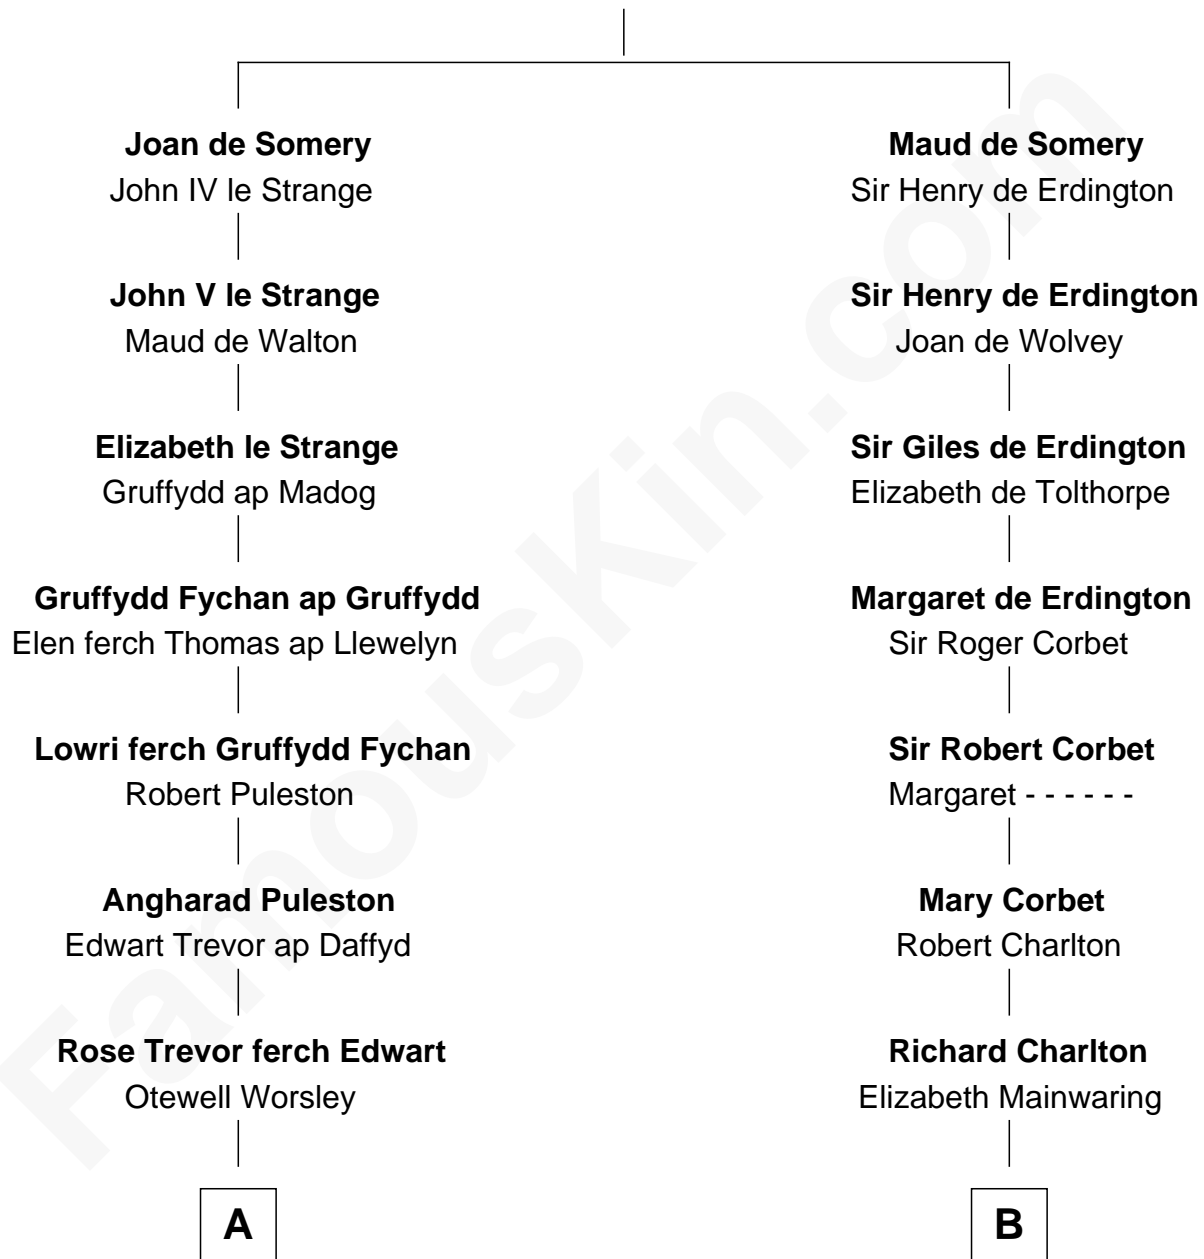

## Relationship Chart of

### Eliphalet Remington

Founder of Remington Arms Company

18th cousin 3 times removed of

**Bette Davis**  
Movie Actress

**Sir Roger de Somery**  
Nichole d'Aubenev

**C**

**Elizabeth Kilbourn**  
Eliphalet Remington

**Eliphalet Remington**

*Founder of Remington Arms Company*

**D**

**Benjamin W. Bailey**  
Latta Hopkins

**Harriet Jane Bailey**  
Charles Otis Thompson

**Harriet Eugenia Thompson**  
William Aaron Favor

**Ruth Augusta Favor**  
Harlow Morrell Davis