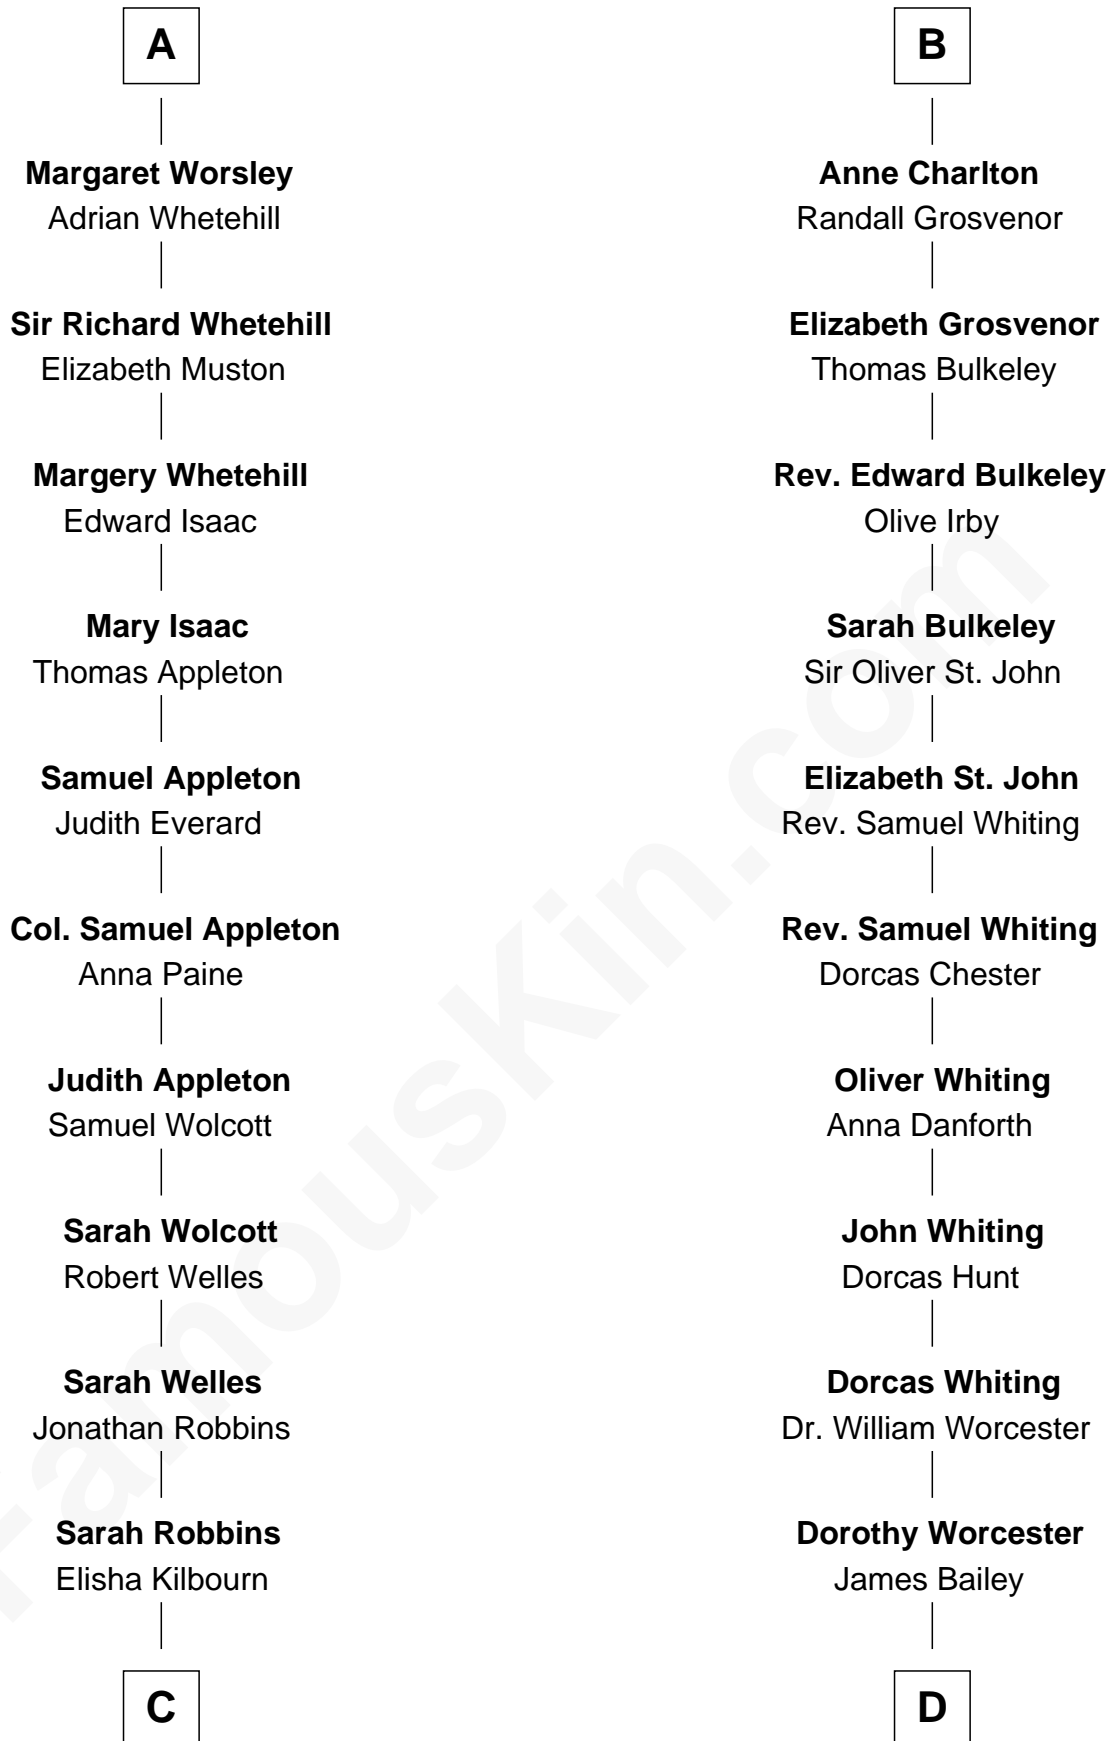

## Relationship Chart of

### Eliphalet Remington

Founder of Remington Arms Company

18th cousin 3 times removed of

**Bette Davis**  
Movie Actress

**Sir Roger de Somery**  
Nichole d'Aubenev

**C**

**Elizabeth Kilbourn**  
Eliphalet Remington

**Eliphalet Remington**

*Founder of Remington Arms Company*

**D**

**Benjamin W. Bailey**  
Latta Hopkins

**Harriet Jane Bailey**  
Charles Otis Thompson

**Harriet Eugenia Thompson**  
William Aaron Favor

**Ruth Augusta Favor**  
Harlow Morrell Davis