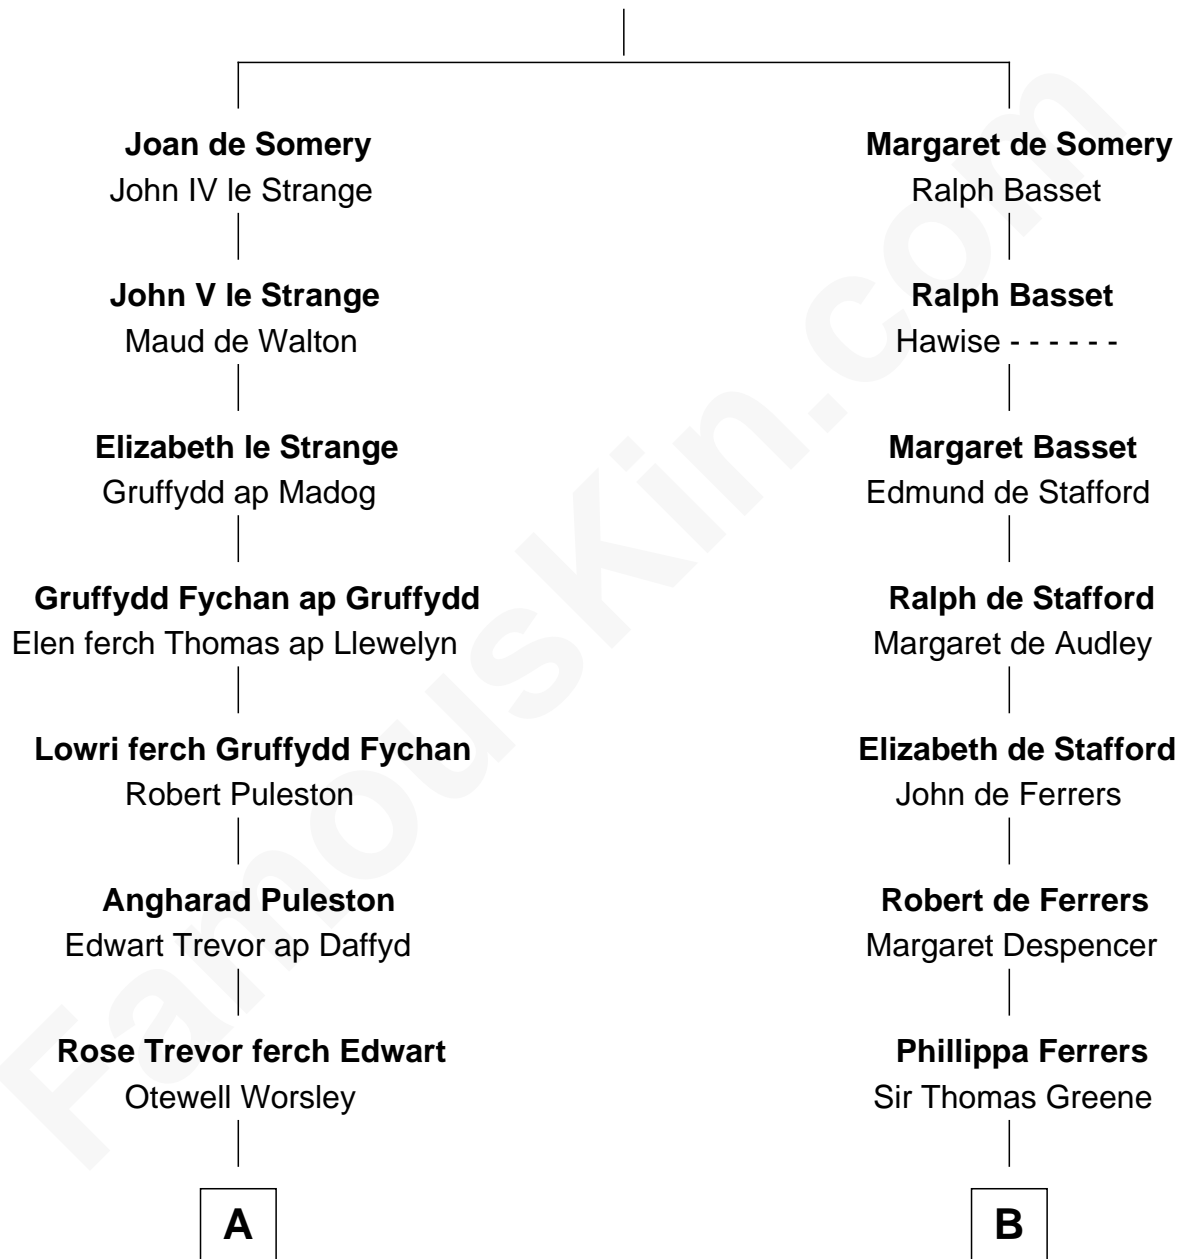

## Relationship Chart of

### Eliphalet Remington

Founder of Remington Arms Company

18th cousin 2 times removed of

### Lucretia (Rudolph) Garfield

First Lady of President James Garfield

**Sir Roger de Somery**

Nichole d'Aubenev

**C**

**Elizabeth Kilbourn**  
Eliphalet Remington

**Eliphalet Remington**  
*Founder of Remington Arms Company*

**D**

**Peleg Sanford Mason**  
Mary Stanton

**Elijah Mason**  
Lucretia Greene

**Arabella Greene Mason**  
Zebulon Rudolph

**Lucretia (Rudolph) Garfield**  
*First Lady of James Garfield*

FamousKin.com