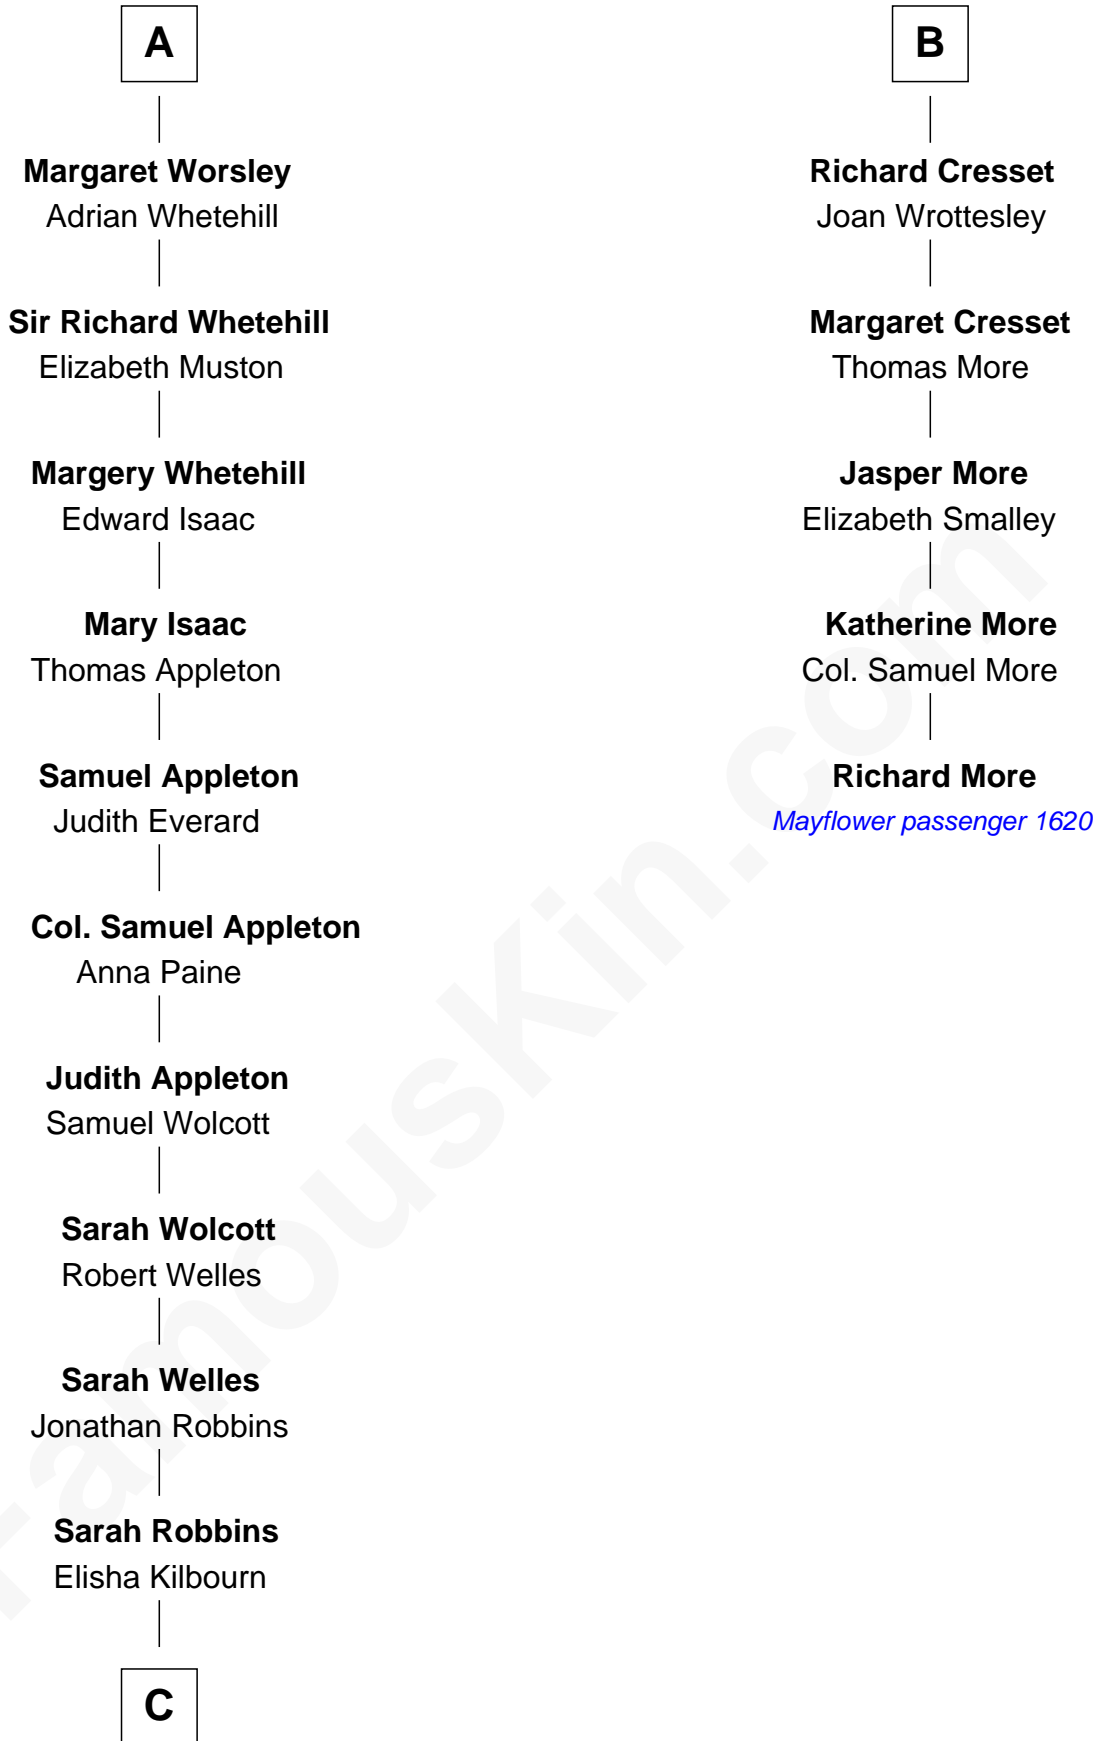

FamousKin.com

Relationship Chart of

Eliphalet Remington

Founder of Remington Arms Company

11th cousin 7 times removed of

Richard More

(c1614 - c1696) Mayflower passenger 1620

MAYFLOWER

C

Elizabeth Kilbourn
Eliphalet Remington

Eliphalet Remington
Founder of Remington Arms Company

FamousKin.com