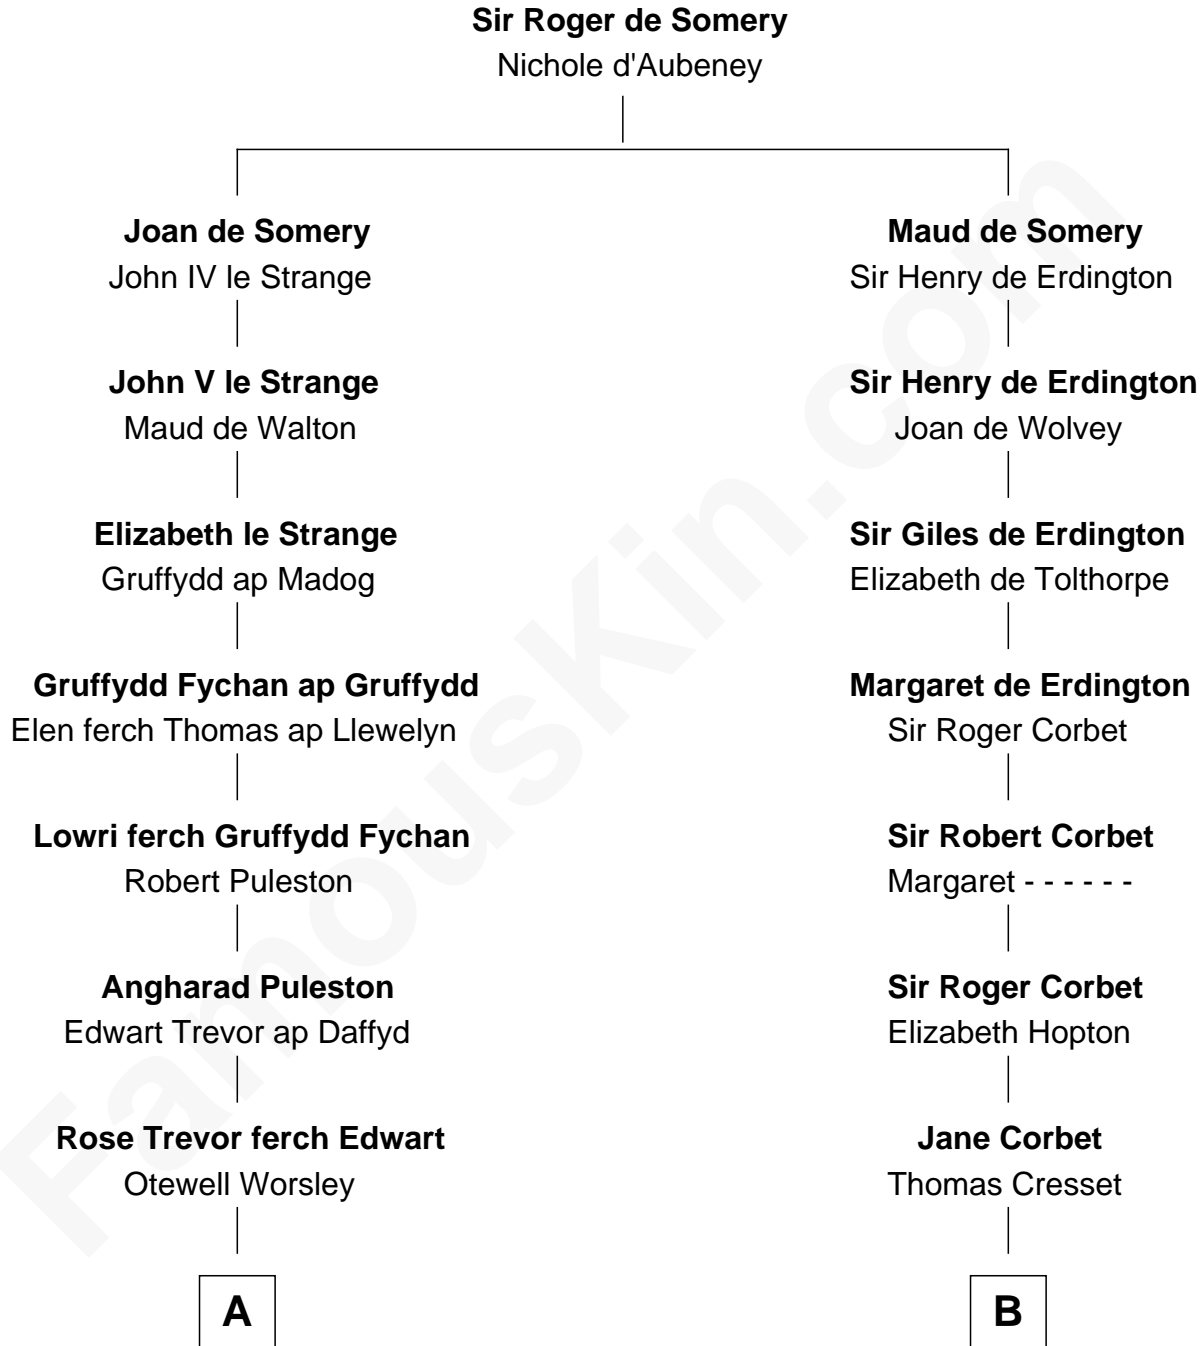

FamousKin.com

Relationship Chart of

Eliphalet Remington

Founder of Remington Arms Company

11th cousin 7 times removed of

Richard More

(c1614 - c1696) Mayflower passenger 1620

MAYFLOWER

C

Elizabeth Kilbourn
Eliphalet Remington

Eliphalet Remington
Founder of Remington Arms Company

FamousKin.com