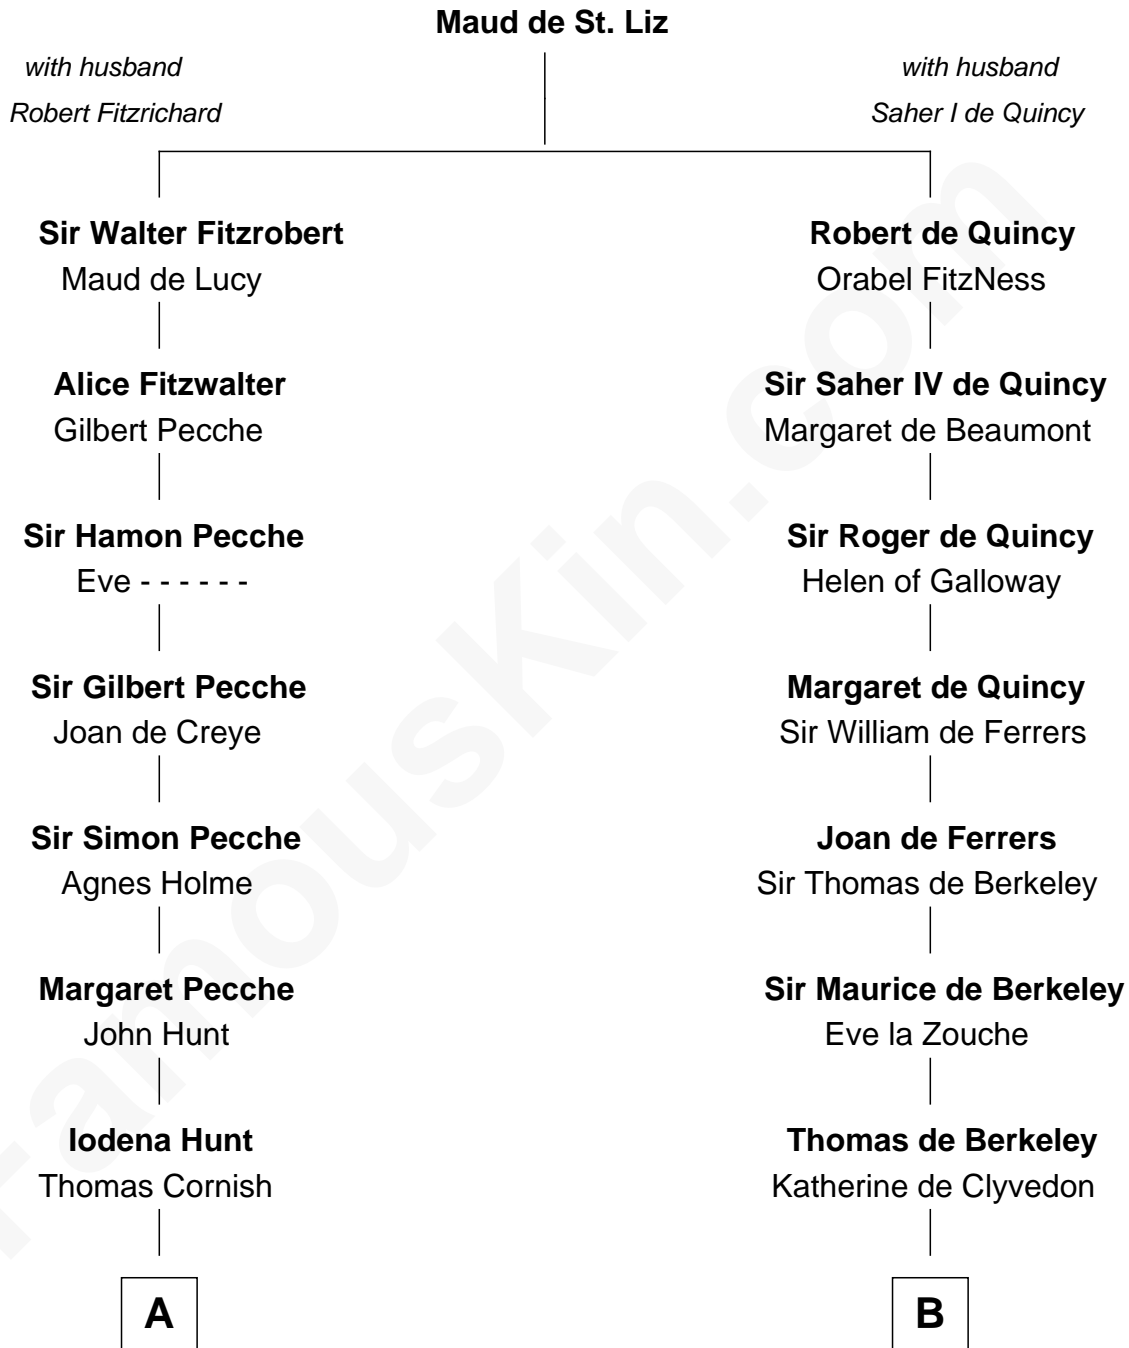

## Relationship Chart of

### Eliphalet Remington

Founder of Remington Arms Company

15th cousin 5 times removed of

**Richard More**

(c1614 - c1696) Mayflower passenger 1620

**MAYFLOWER**

**C**

—  
**Sarah Welles**  
Jonathan Robbins

—  
**Sarah Robbins**  
Elisha Kilbourn

—  
**Elizabeth Kilbourn**  
Eliphalet Remington

—  
**Eliphalet Remington**  
*Founder of Remington Arms Company*

FamousKin.com