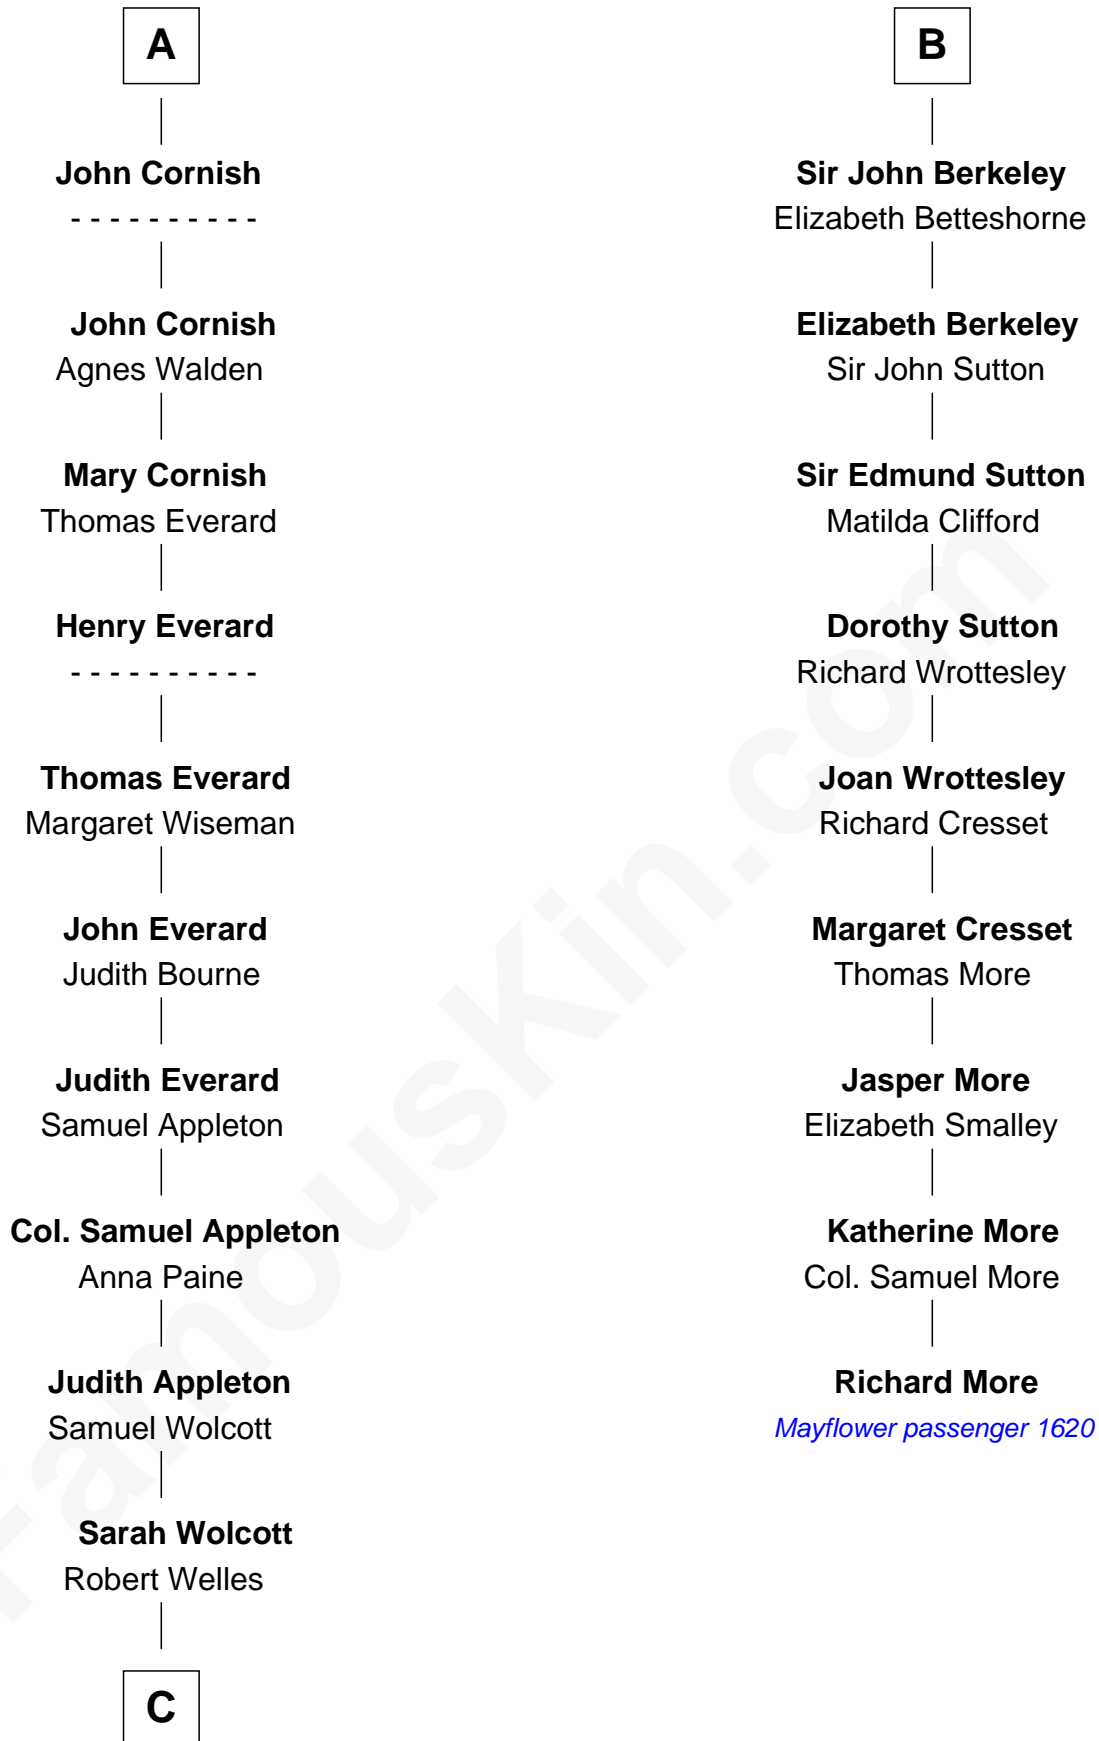

## Relationship Chart of

### Eliphalet Remington

Founder of Remington Arms Company

15th cousin 5 times removed of

**Richard More**

(c1614 - c1696) Mayflower passenger 1620

**MAYFLOWER**

**C**

—  
**Sarah Welles**  
Jonathan Robbins

—  
**Sarah Robbins**  
Elisha Kilbourn

—  
**Elizabeth Kilbourn**  
Eliphalet Remington

—  
**Eliphalet Remington**  
*Founder of Remington Arms Company*

FamousKin.com