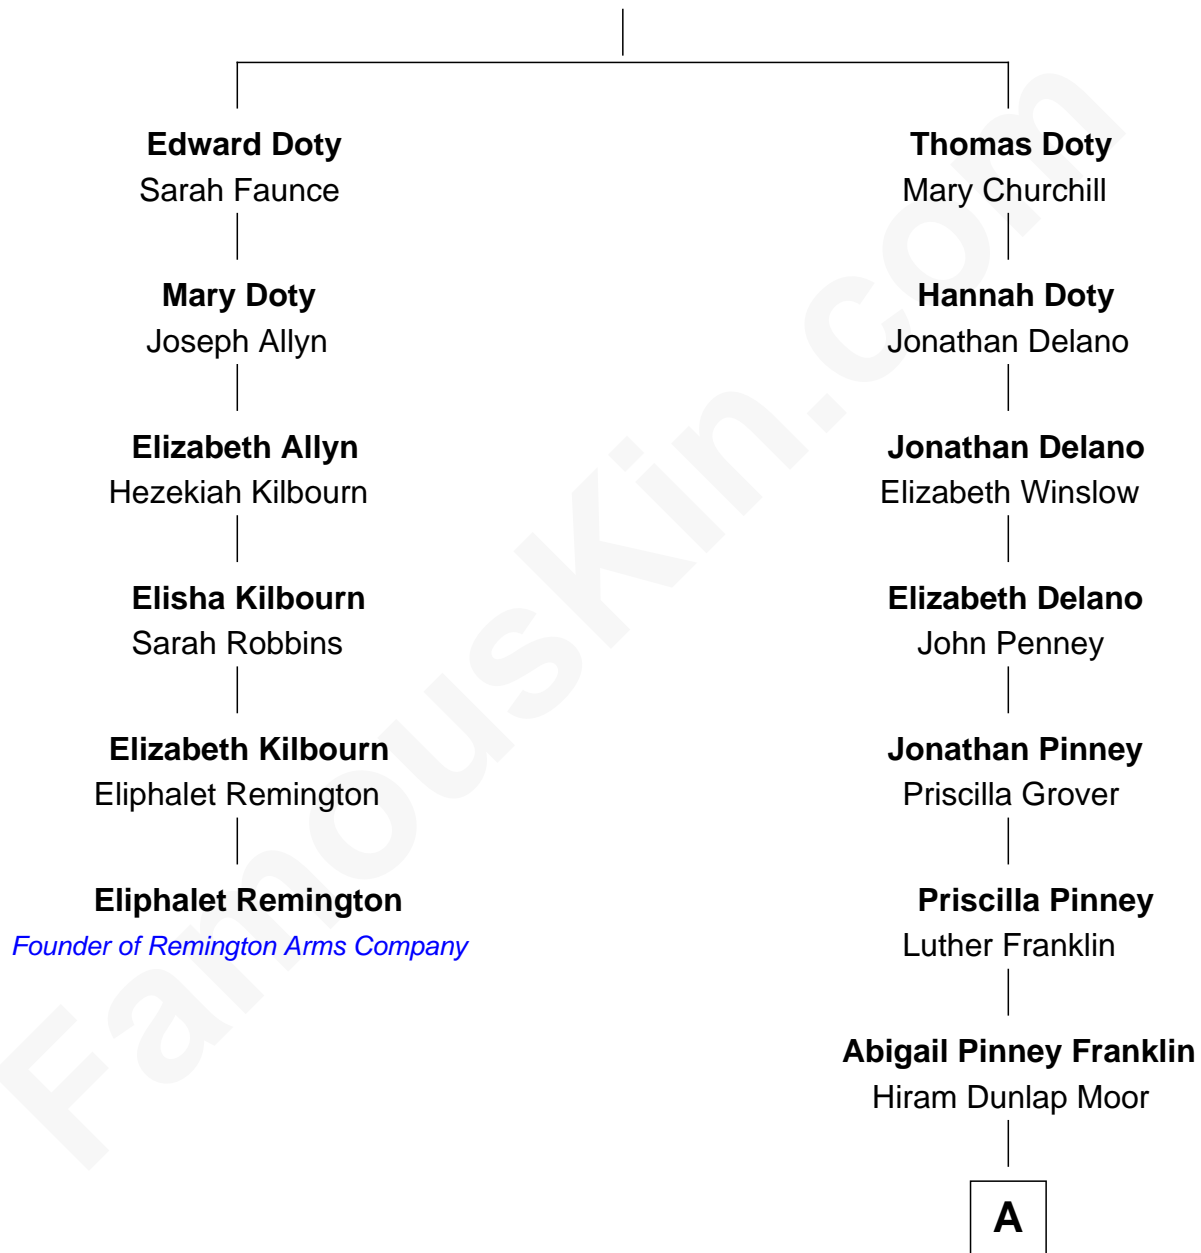

## Relationship Chart of

### Eliphalet Remington

Founder of Remington Arms Company

5th cousin 3 times removed of

**Calvin Coolidge**

30th U.S. President

**Edward Doty**  
Faith Clarke

A

Victoria Josephine Moor  
Col. John Calvin Coolidge