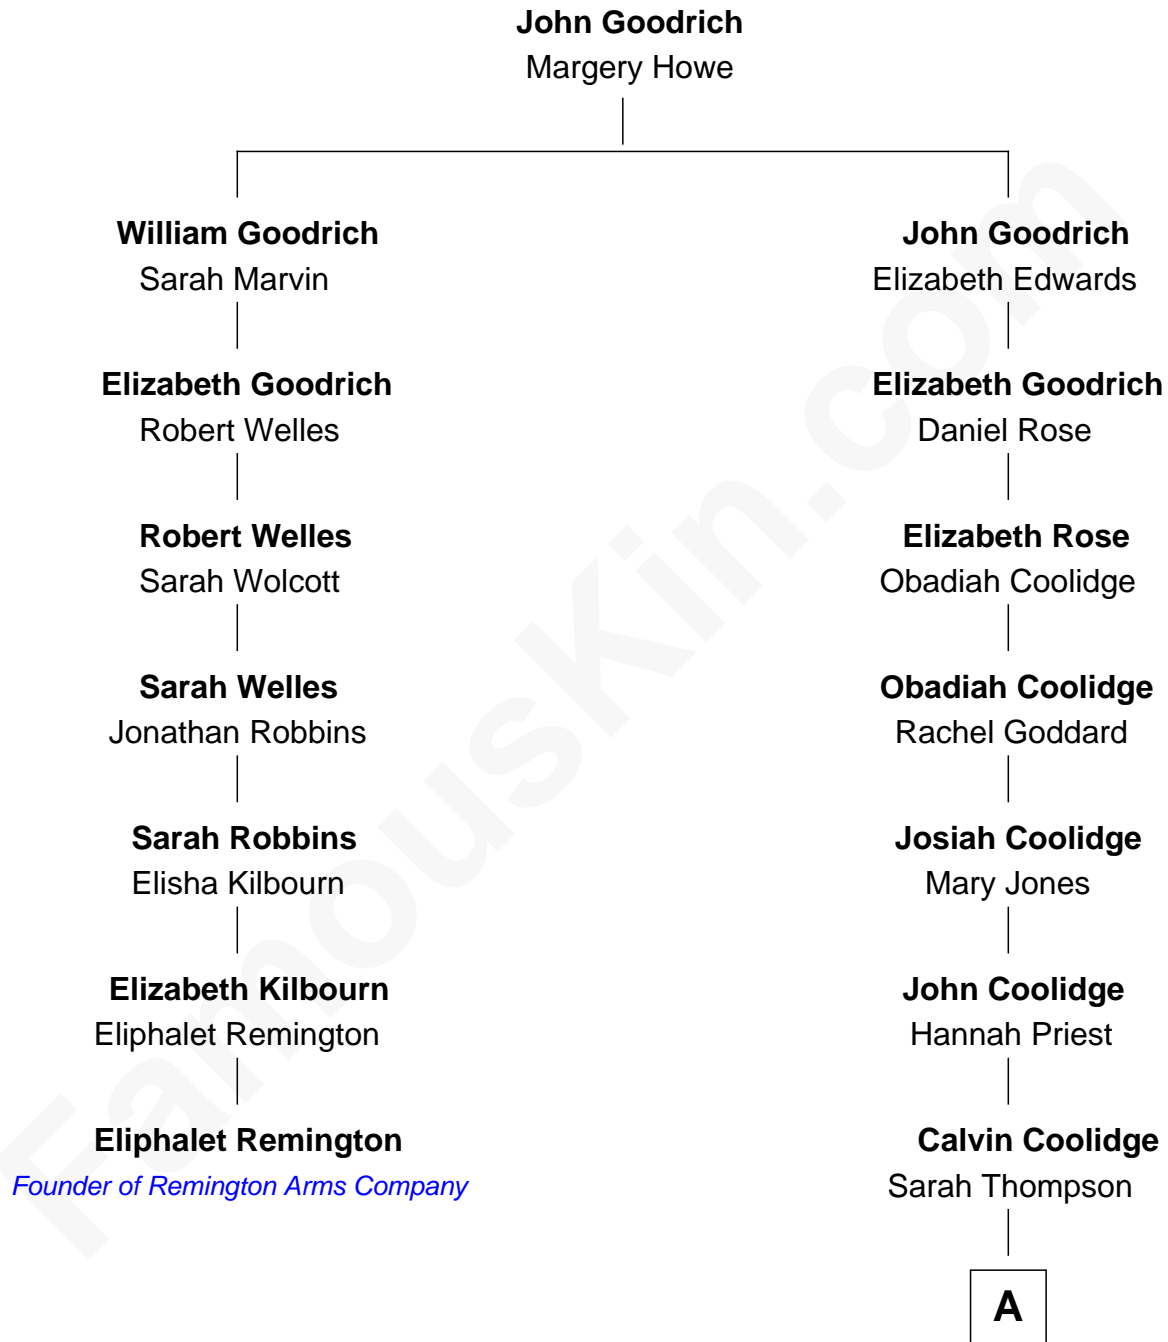

FamousKin.com

Relationship Chart of

Eliphalet Remington

Founder of Remington Arms Company

6th cousin 3 times removed of

Calvin Coolidge

30th U.S. President

A

Calvin Galusha Coolidge
Sarah Almeda Brewer

Col. John Calvin Coolidge
Victoria Josephine Moor

Calvin Coolidge
30th U.S. President

FamousKin.com