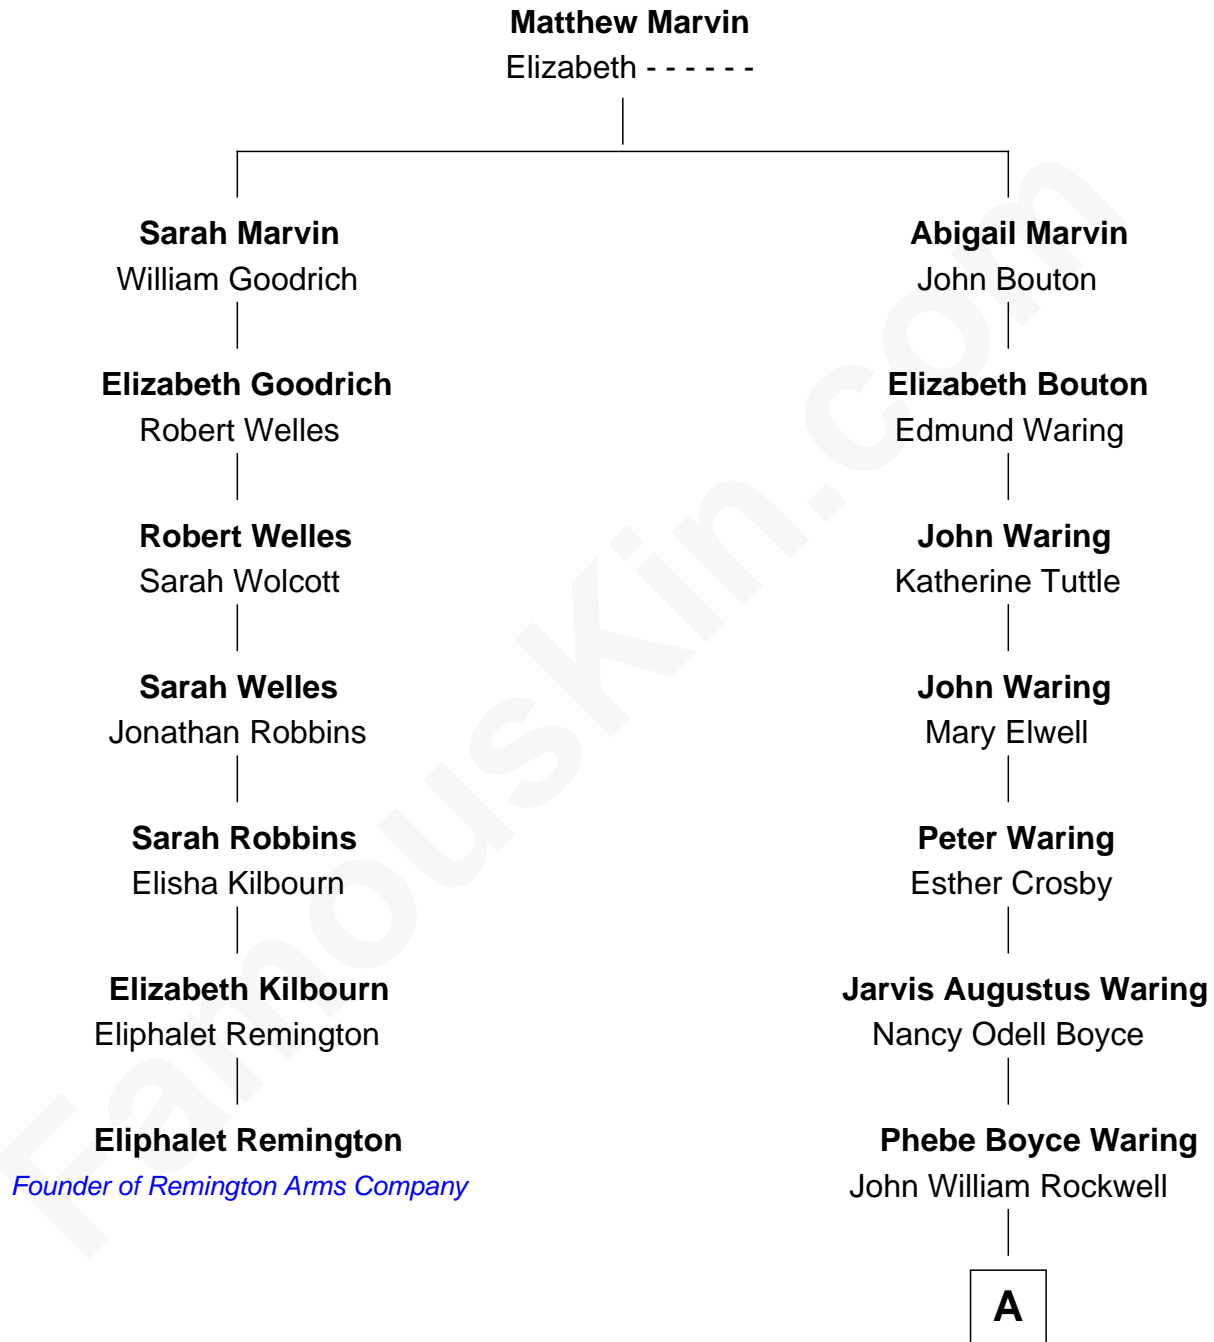

FamousKin.com

Relationship Chart of

Eliphalet Remington

Founder of Remington Arms Company

6th cousin 2 times removed of

Norman Rockwell

American Artist

A

|
Jarvis Waring Rockwell

Anne Mary Hill

|
Norman Rockwell

American Artist

FamousKin.com