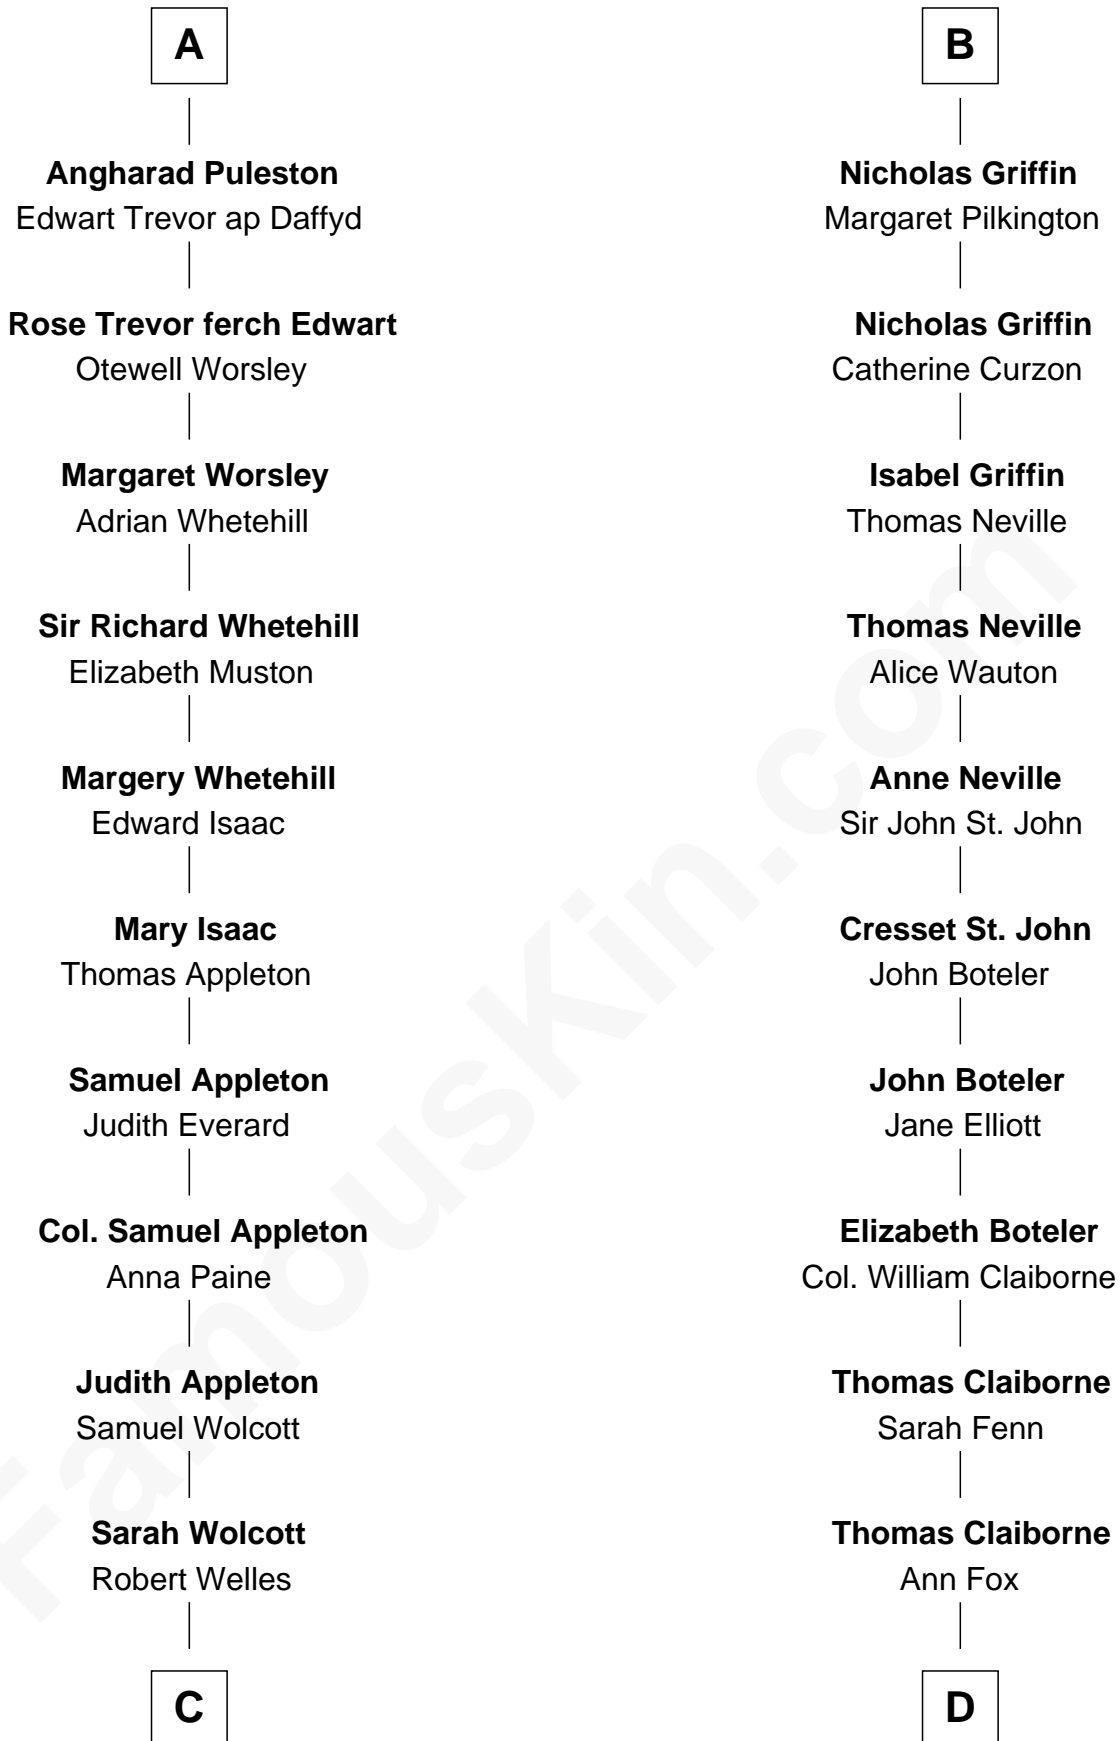

FamousKin.com

Relationship Chart of

Eliphalet Remington

Founder of Remington Arms Company

19th cousin 1 time removed of

William C. C. Claiborne

1st Governor of Louisiana

Hugh de Kevelioc
Bertrade de Montfort

C

Sarah Welles
Jonathan Robbins

Sarah Robbins
Elisha Kilbourn

Elizabeth Kilbourn
Eliphalet Remington

Eliphalet Remington
Founder of Remington Arms Company

D

Nathaniel Claiborne
Jane Cole

William Claiborne
Mary Leigh