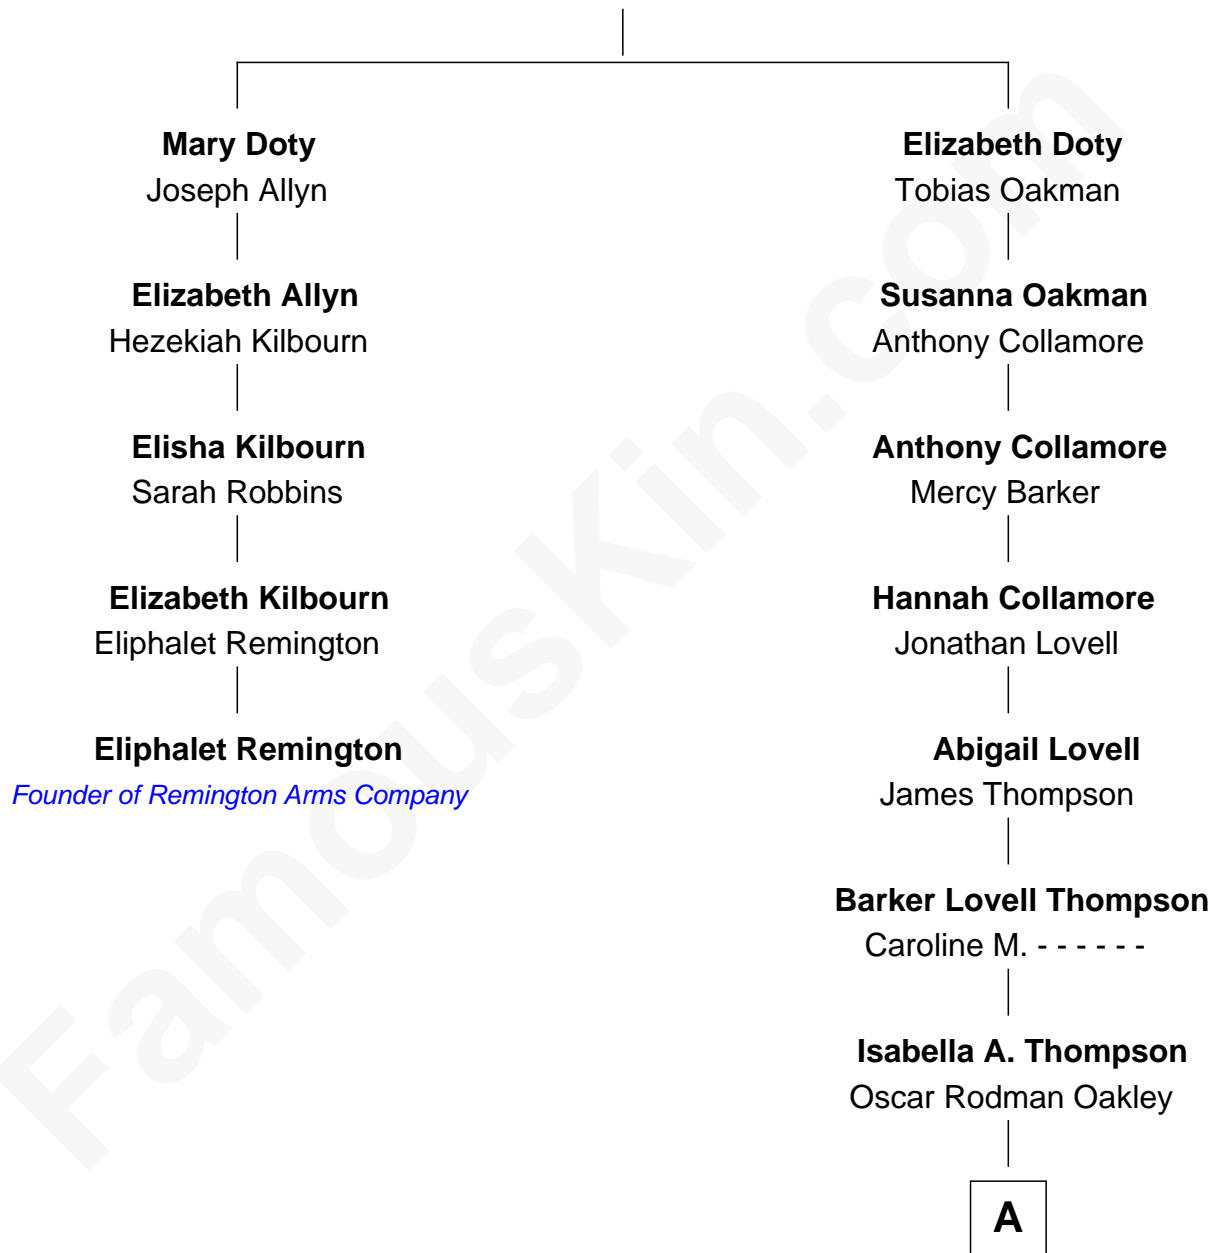

FamousKin.com

Relationship Chart of

Eliphalet Remington

Founder of Remington Arms Company

4th cousin 6 times removed of

Bill Gates

Founder of Microsoft

Edward Doty
Sarah Faunce

A

—
Belle Oakley

James W. Maxwell

—
James Willard Maxwell

Adelle Thompson

—
Mary A. Maxwell

William Henry Gates

—
Bill Gates

Founder of Microsoft