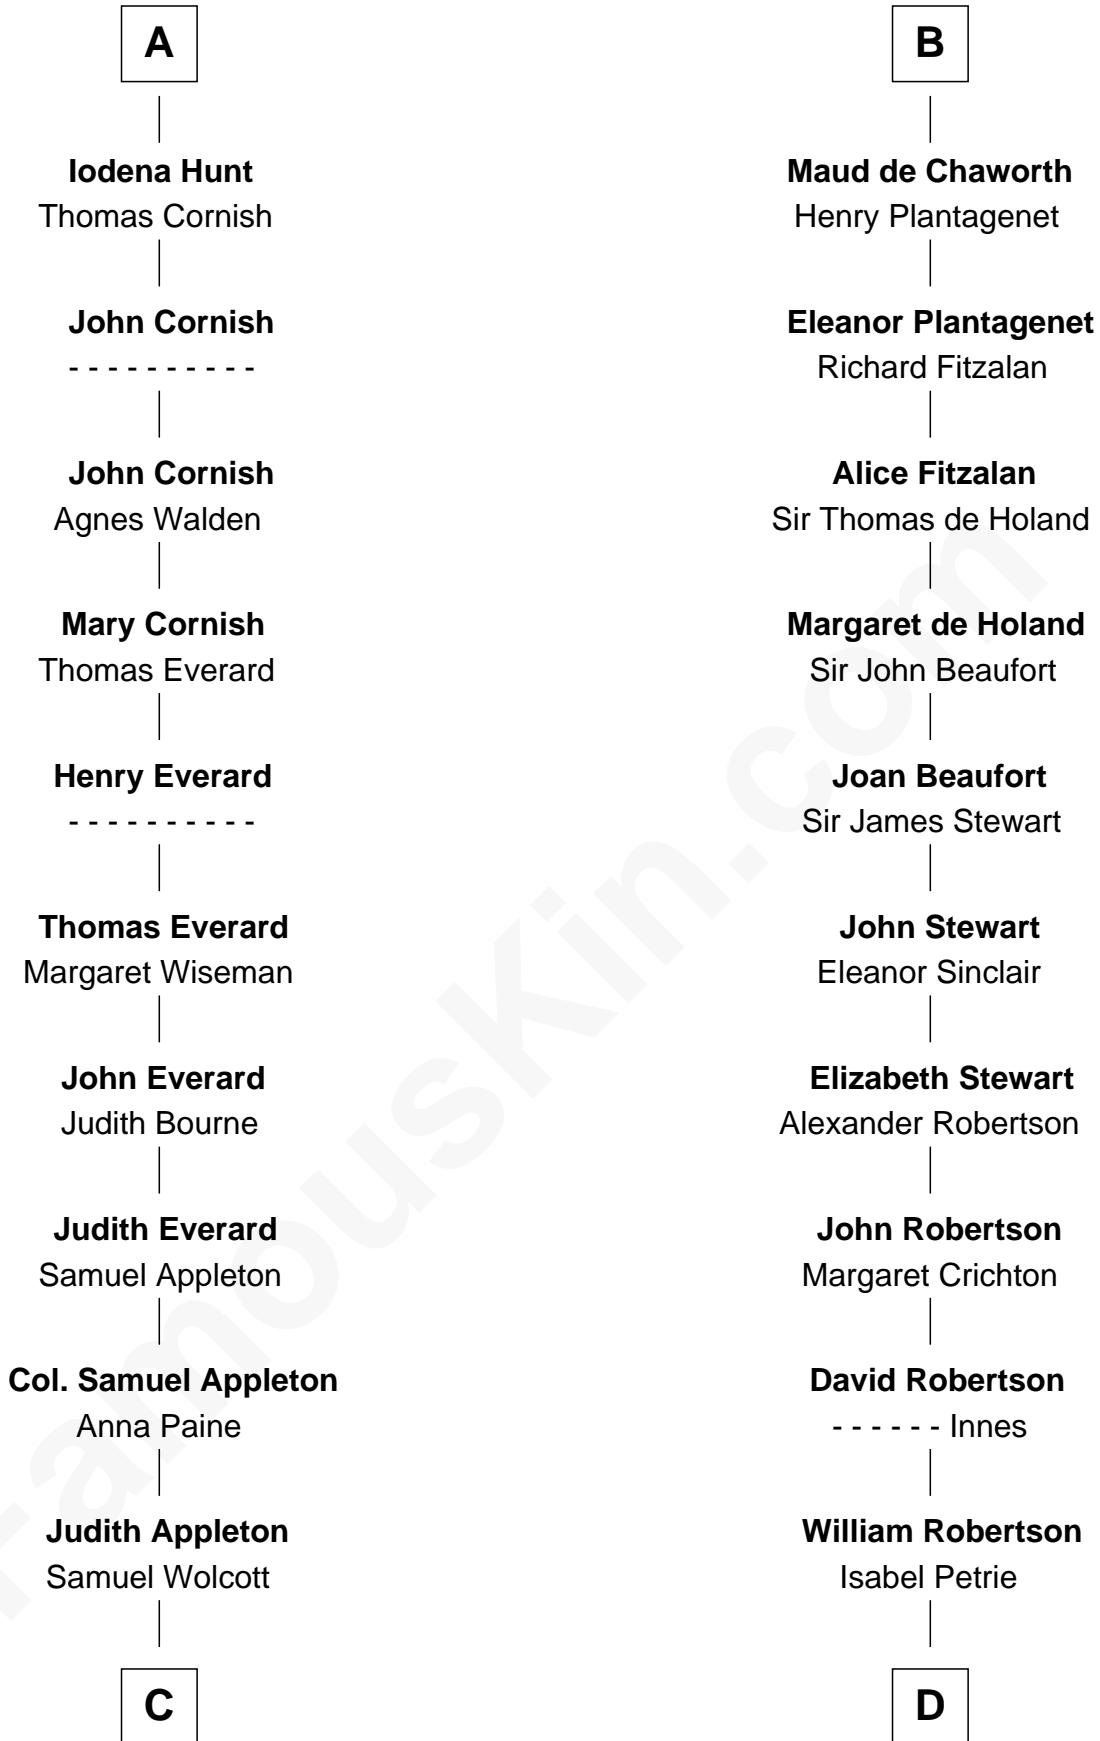

FamousKin.com

Relationship Chart of

Eliphalet Remington

Founder of Remington Arms Company

20th cousin 1 time removed of

Patrick Henry

1st and 6th Governor of Virginia

C

Sarah Wolcott
Robert Welles

Sarah Welles
Jonathan Robbins

Sarah Robbins
Elisha Kilbourn

Elizabeth Kilbourn
Eliphalet Remington

Eliphalet Remington
Founder of Remington Arms Company

D

William Robertson
Margaret Mitchell