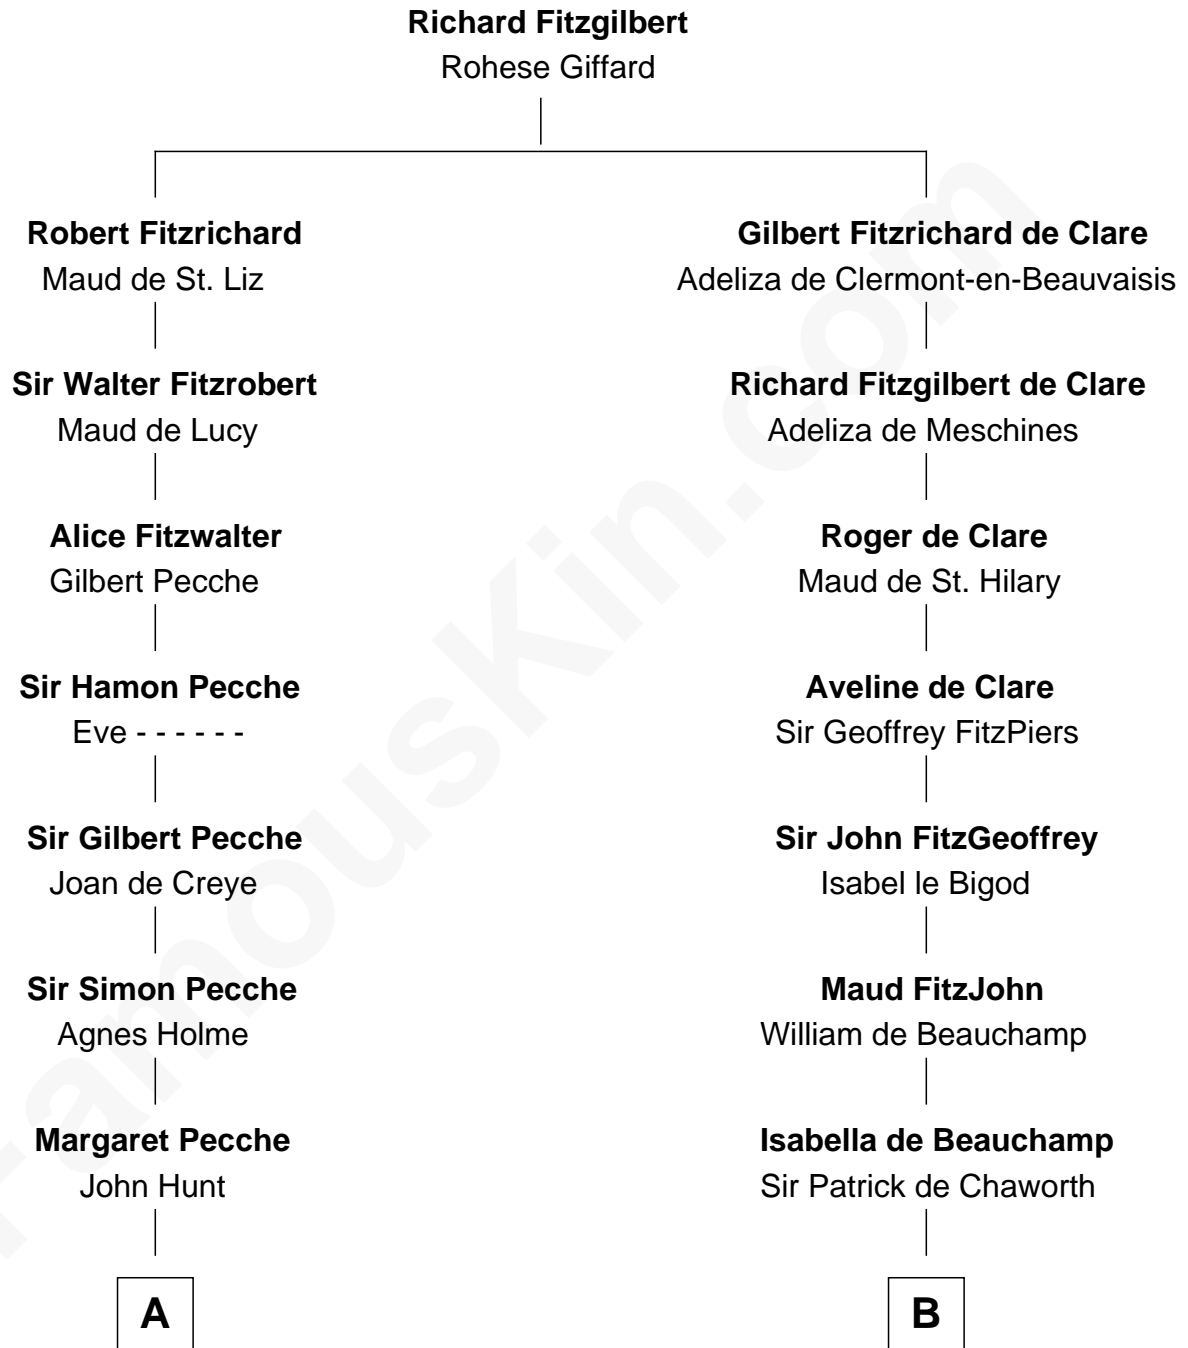

FamousKin.com

Relationship Chart of

Eliphalet Remington

Founder of Remington Arms Company

20th cousin 1 time removed of

Patrick Henry

1st and 6th Governor of Virginia

C

Sarah Wolcott
Robert Welles

Sarah Welles
Jonathan Robbins

Sarah Robbins
Elisha Kilbourn

Elizabeth Kilbourn
Eliphalet Remington

Eliphalet Remington
Founder of Remington Arms Company

D

William Robertson
Margaret Mitchell