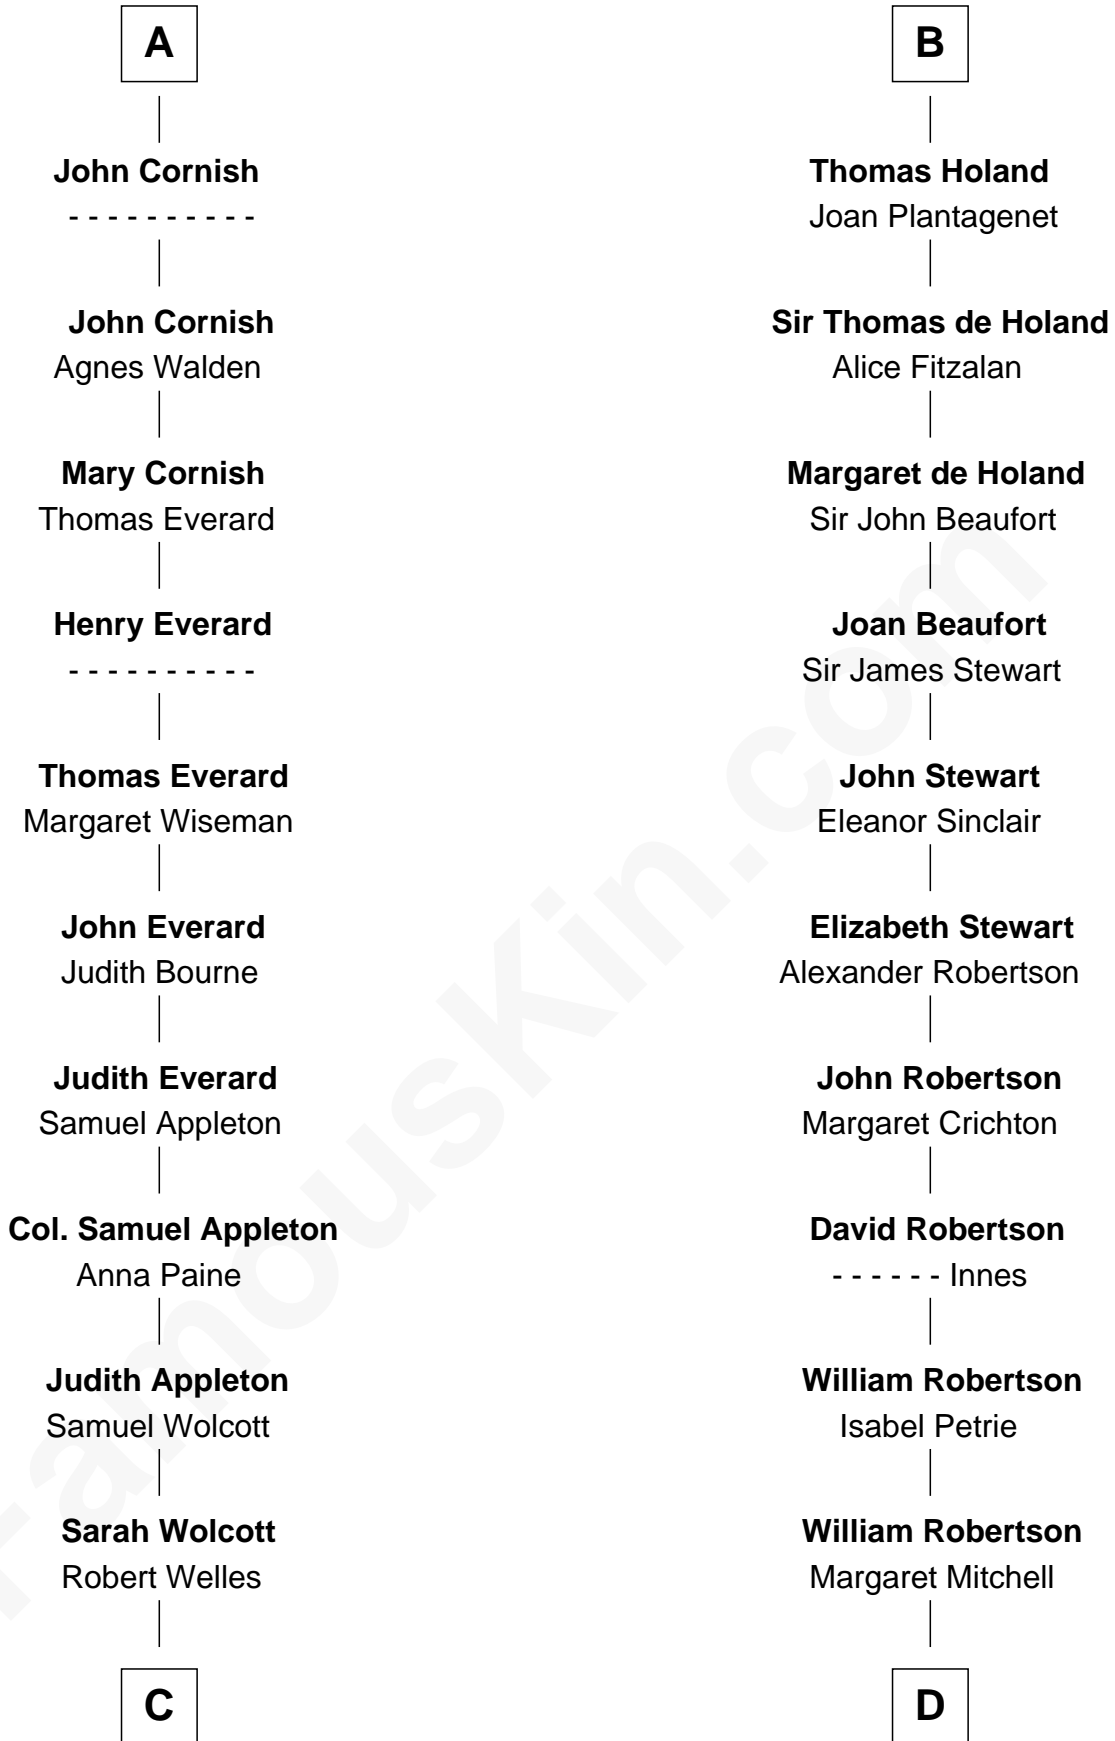

FamousKin.com

Relationship Chart of

Eliphalet Remington

Founder of Remington Arms Company

19th cousin 1 time removed of

Patrick Henry

1st and 6th Governor of Virginia

C

Sarah Welles
Jonathan Robbins

Sarah Robbins
Elisha Kilbourn

Elizabeth Kilbourn
Eliphalet Remington

Eliphalet Remington
Founder of Remington Arms Company

D

Jean Robertson
Alexander Henry

John Henry
Mrs. Sarah Winston Syme