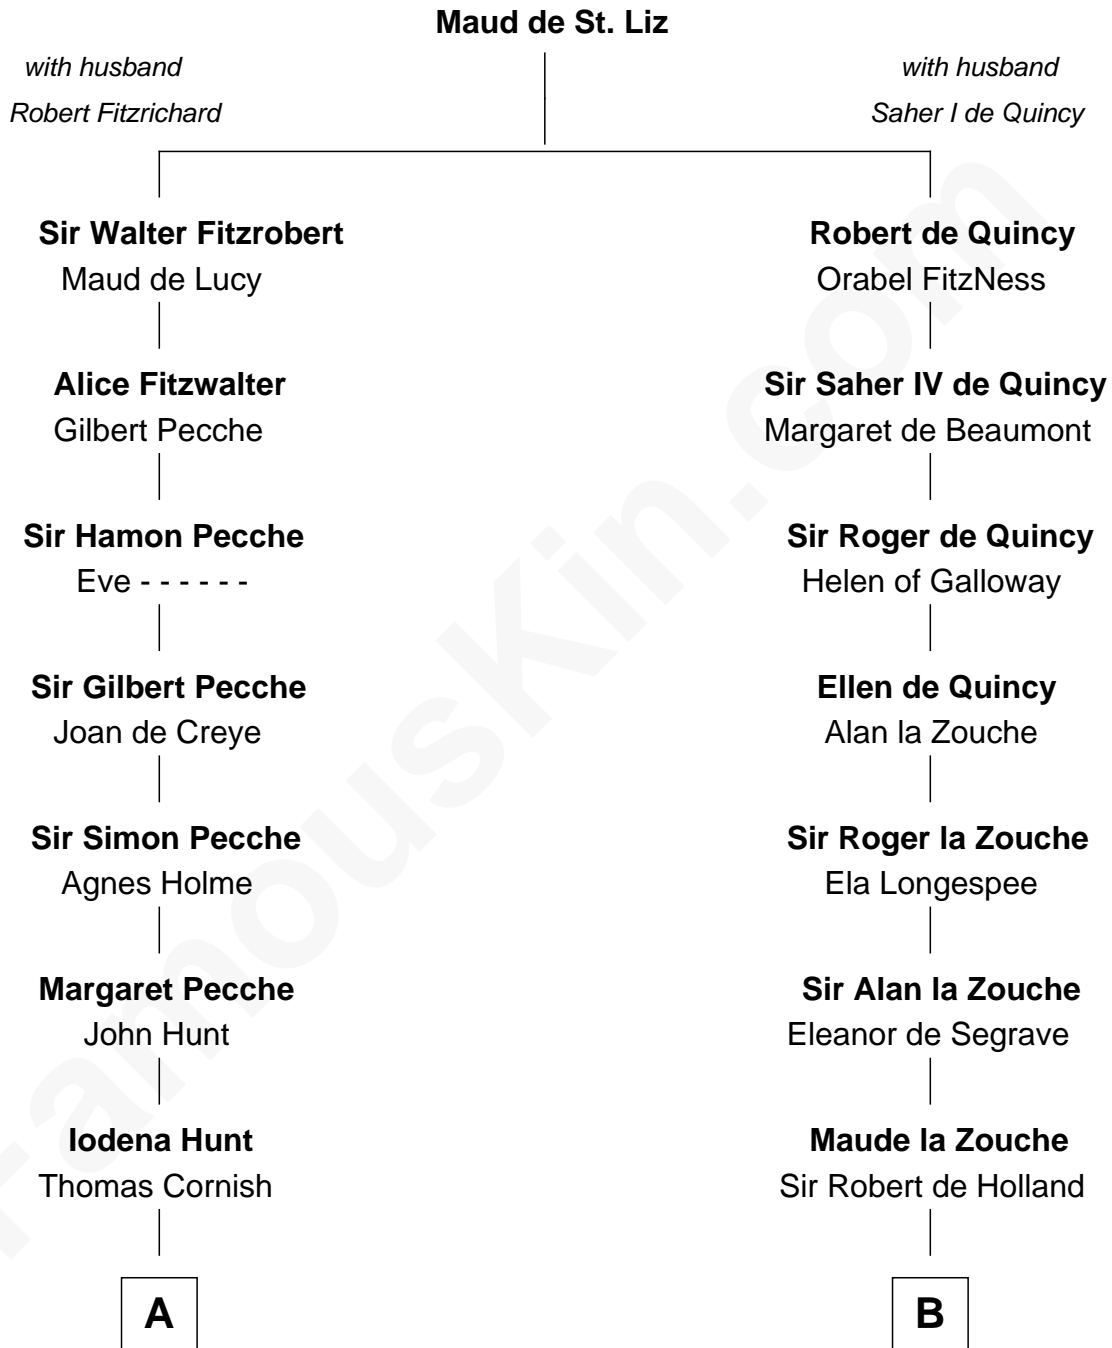

FamousKin.com

Relationship Chart of

Eliphalet Remington

Founder of Remington Arms Company

19th cousin 1 time removed of

Patrick Henry

1st and 6th Governor of Virginia

C

Sarah Welles
Jonathan Robbins

Sarah Robbins
Elisha Kilbourn

Elizabeth Kilbourn
Eliphalet Remington

Eliphalet Remington
Founder of Remington Arms Company

D

Jean Robertson
Alexander Henry

John Henry
Mrs. Sarah Winston Syme