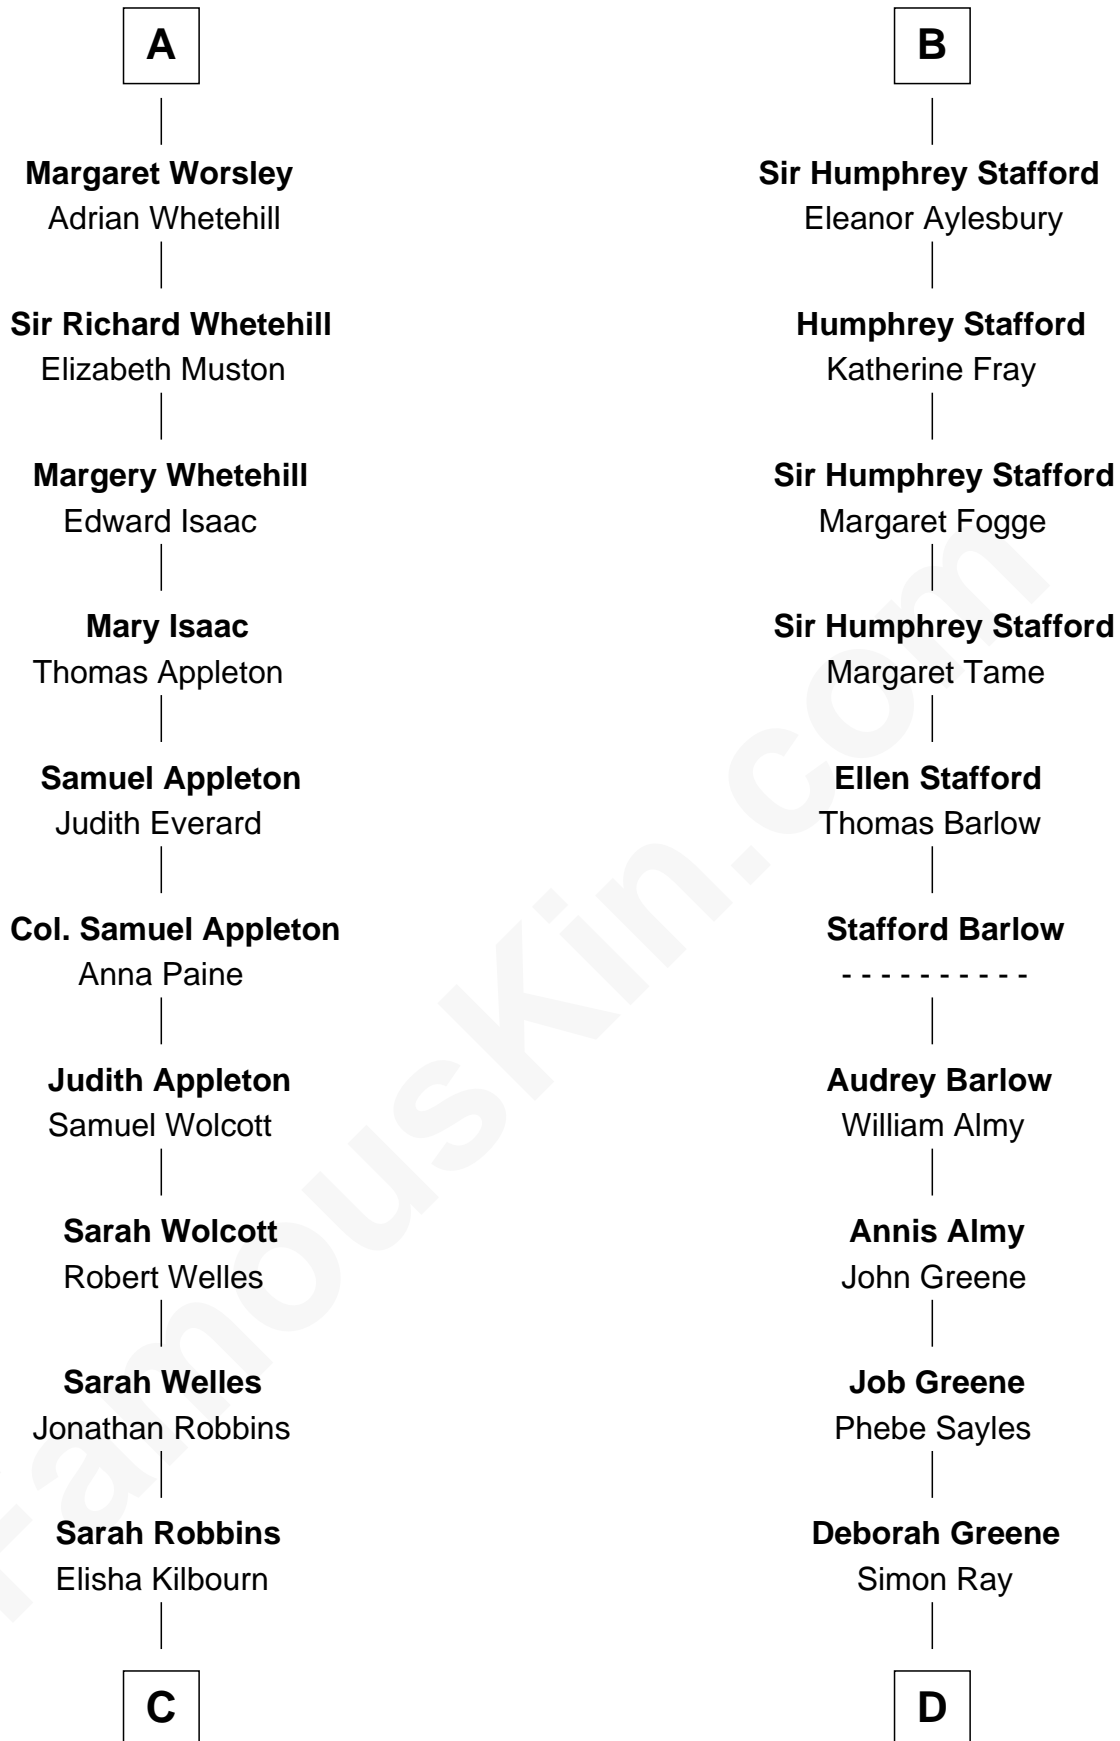

FamousKin.com

Relationship Chart of

Eliphalet Remington

Founder of Remington Arms Company

18th cousin 2 times removed of

Julia (Ward) Howe

Author of "The Battle Hymn of the Republic"

Sir Roger de Somery

Nichole d'Aubenev

C

Elizabeth Kilbourn
Eliphalet Remington

Eliphalet Remington
Founder of Remington Arms Company

D

Anna Ray
Samuel Ward

Samuel Ward
Phebe Greene

Samuel Ward
Julia Rush Cutler