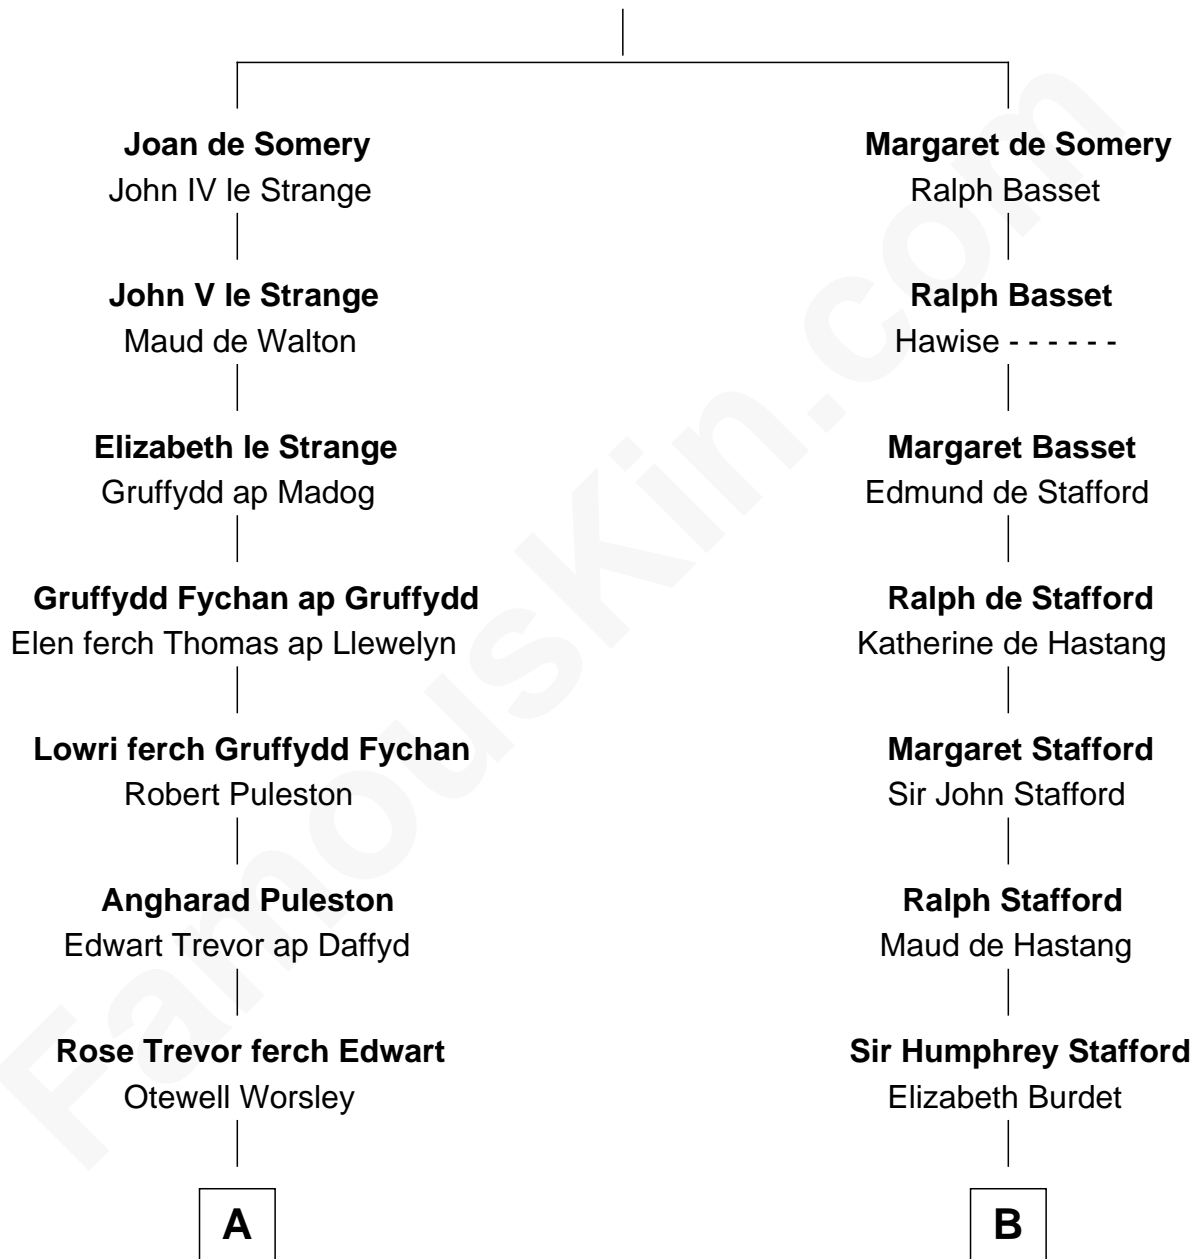

FamousKin.com

Relationship Chart of

Eliphalet Remington

Founder of Remington Arms Company

18th cousin 2 times removed of

Julia (Ward) Howe

Author of "The Battle Hymn of the Republic"

Sir Roger de Somery

Nichole d'Aubenev

C

Elizabeth Kilbourn
Eliphalet Remington

Eliphalet Remington
Founder of Remington Arms Company

D

Anna Ray
Samuel Ward

Samuel Ward
Phebe Greene

Samuel Ward
Julia Rush Cutler

Julia (Ward) Howe
American Poet

FamousKin.com