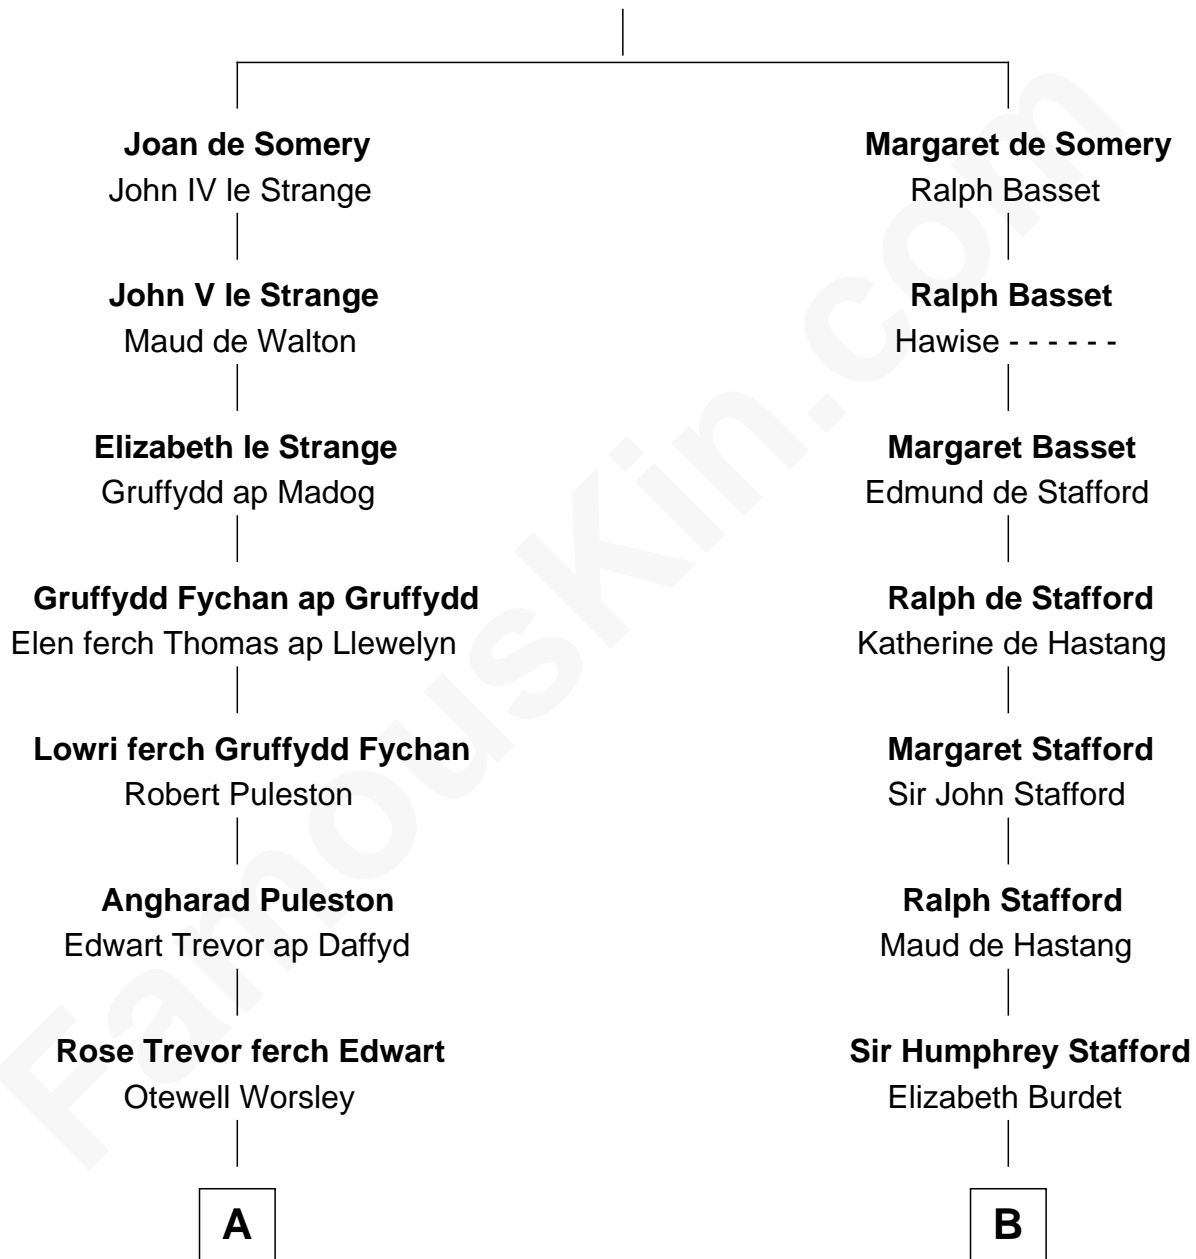

FamousKin.com

Relationship Chart of

Eliphalet Remington

Founder of Remington Arms Company

17th cousin 1 time removed of

William Greene

2nd Governor of Rhode Island

Sir Roger de Somery

Nichole d'Aubenev

C

Elizabeth Kilbourn
Eliphalet Remington

Eliphalet Remington
Founder of Remington Arms Company

FamousKin.com