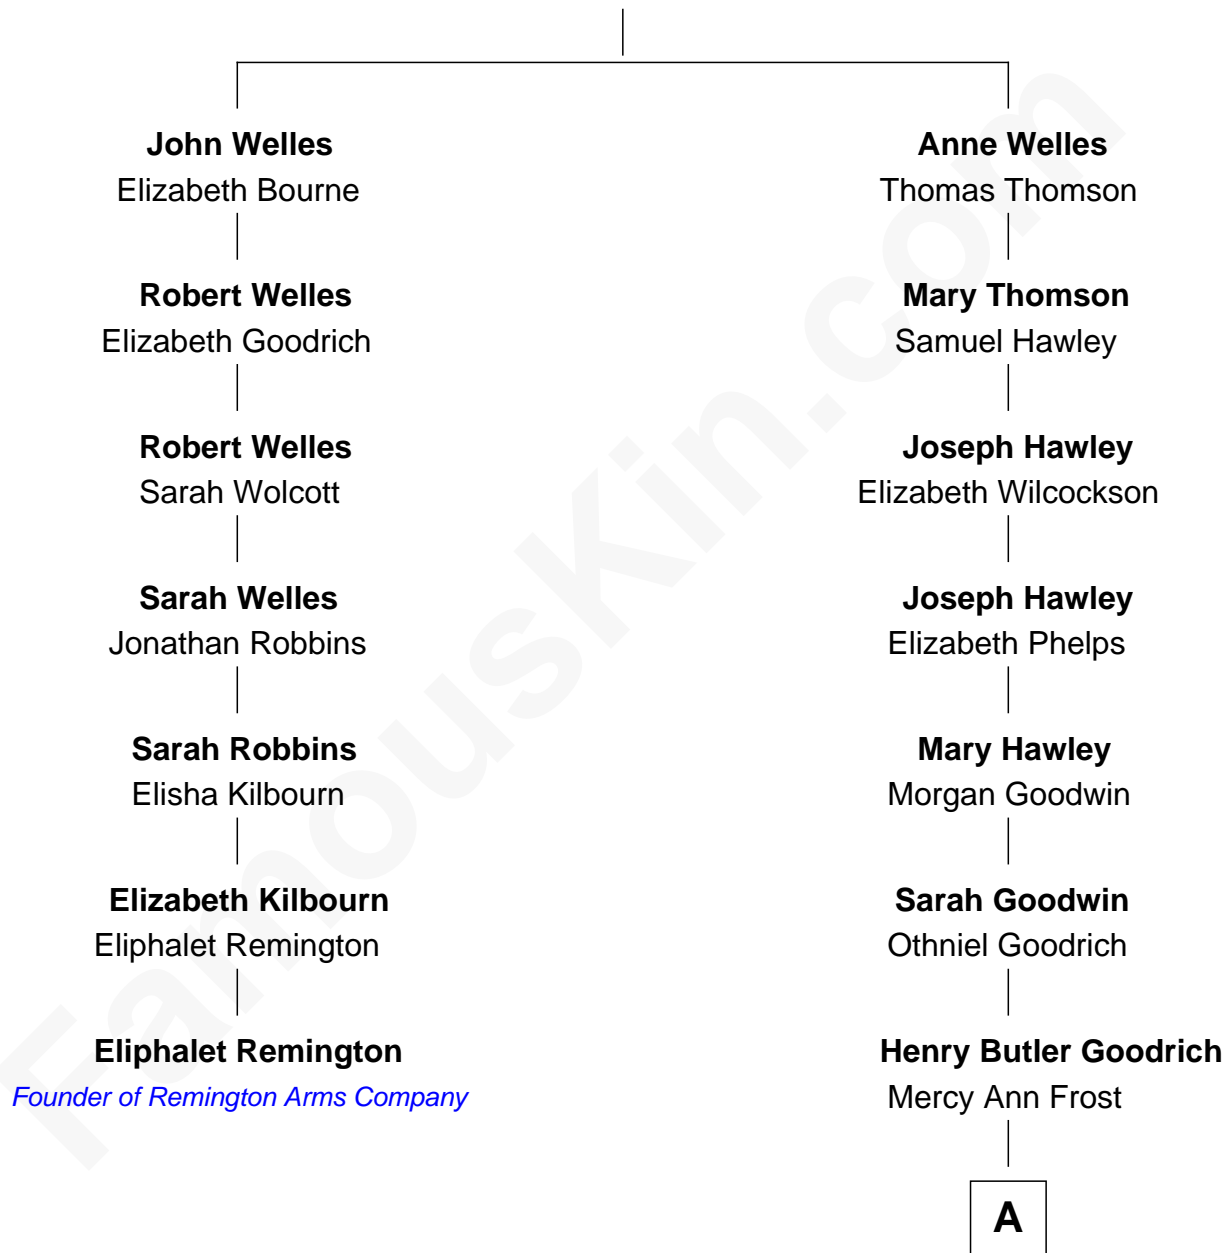

FamousKin.com

Relationship Chart of

Eliphalet Remington

Founder of Remington Arms Company

6th cousin 5 times removed of

Kate Upton

Sports Illustrated Swimsuit Cover Model

Thomas Welles

Alice Tomes

A

—
Emma Frost Goodrich
George McNaughton Vial

—
Charles Henry Vial
Margaret Hastings Tyler

—
Elizabeth Brooks Vial
Stephen Edward Upton

—
Jefferson Matthew Upton
Shelley Fawn Davis

—
Kate Upton
Model and Actress