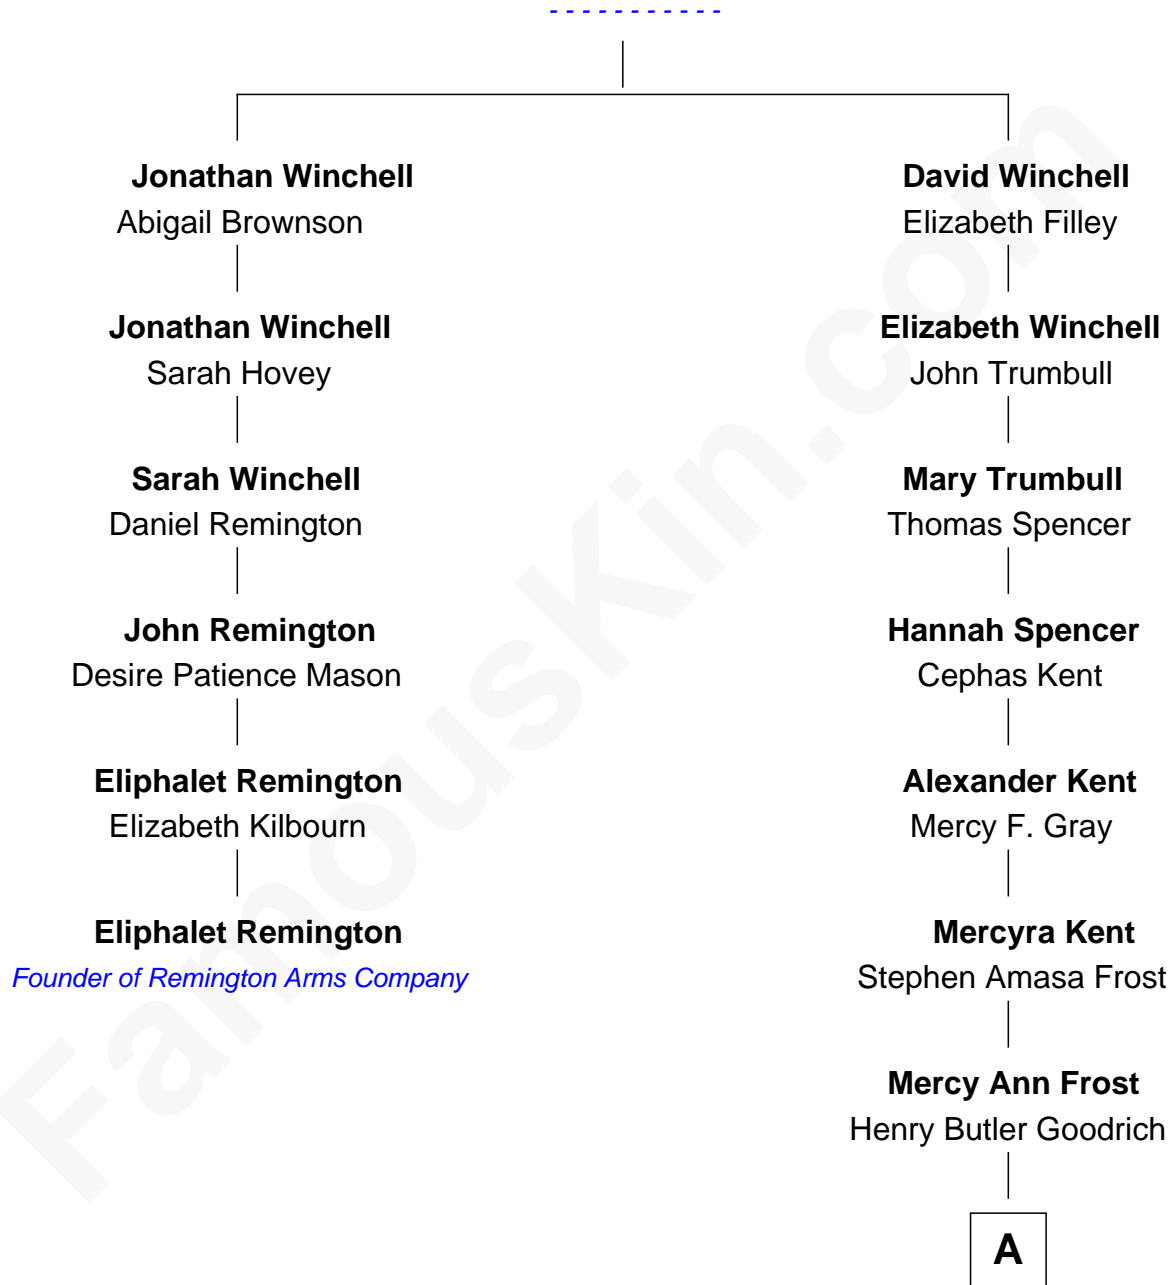

FamousKin.com

Relationship Chart of

Eliphalet Remington

Founder of Remington Arms Company

5th cousin 6 times removed of

Kate Upton

Sports Illustrated Swimsuit Cover Model

Robert Winchell

A

Emma Frost Goodrich
George McNaughton Vial

Charles Henry Vial
Margaret Hastings Tyler

Elizabeth Brooks Vial
Stephen Edward Upton

Jefferson Matthew Upton
Shelley Fawn Davis

Kate Upton
Model and Actress