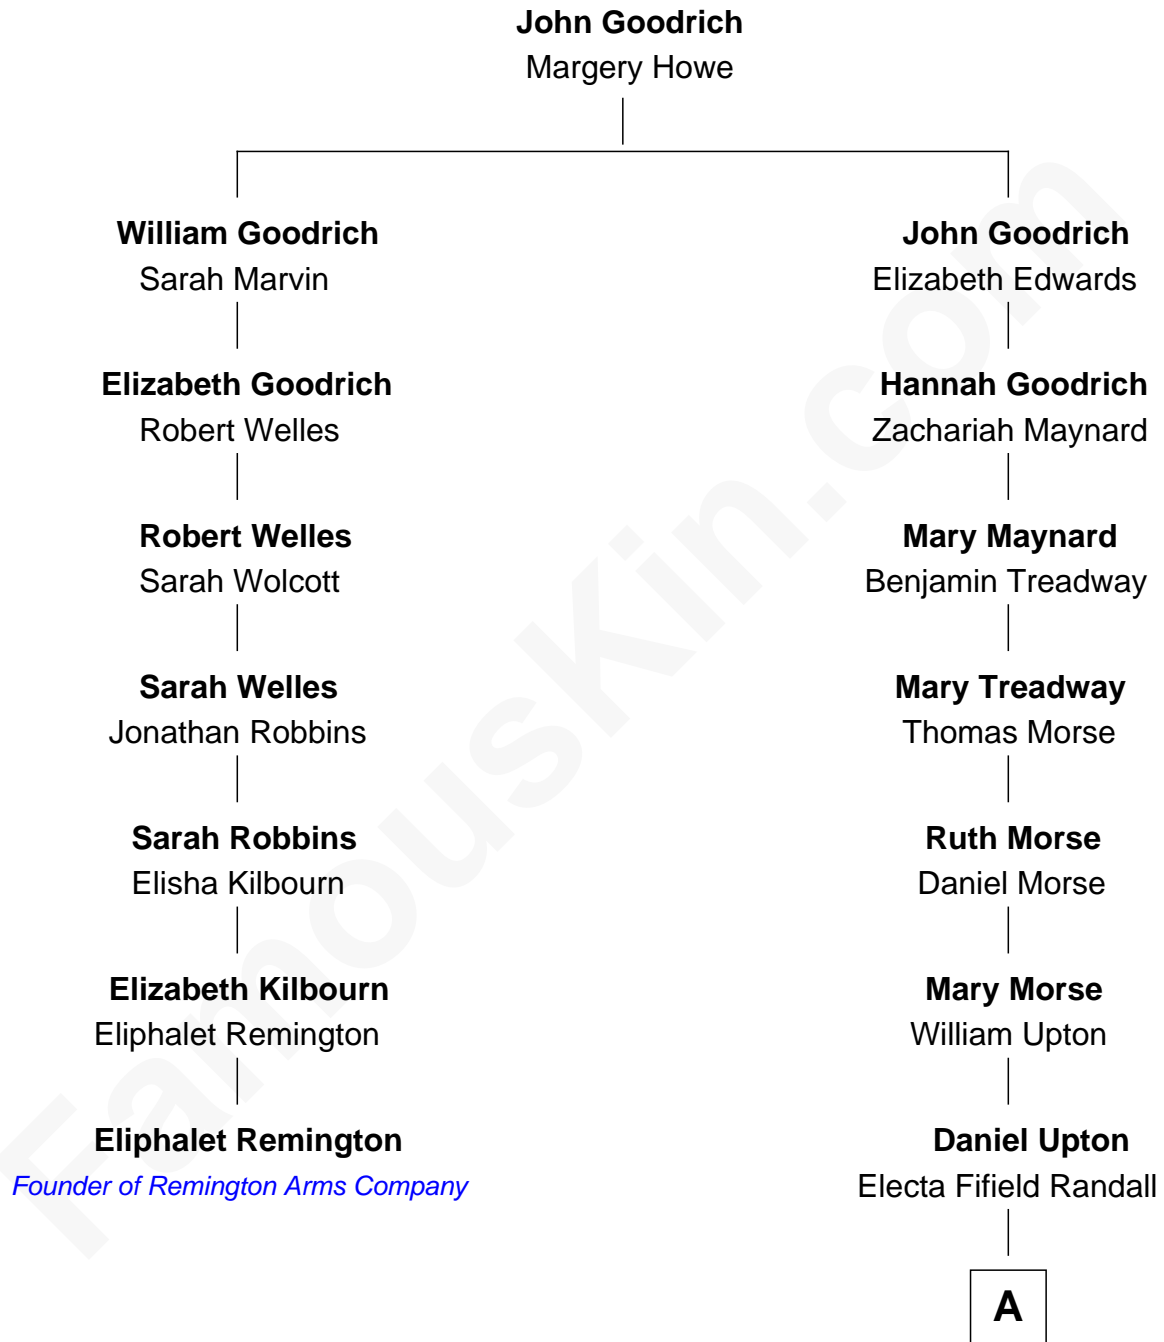

FamousKin.com

Relationship Chart of

Eliphalet Remington

Founder of Remington Arms Company

6th cousin 3 times removed of

Frederick Upton

Co-Founder of Whirlpool Corporation

A

—
Stephen Upton

Olive Amelia Hamilton

—
Cassius Marcellus Upton

Carrie A. Blodgett

—
Frederick Upton

Co-Founder of Whirlpool Corporation

FamousKin.com