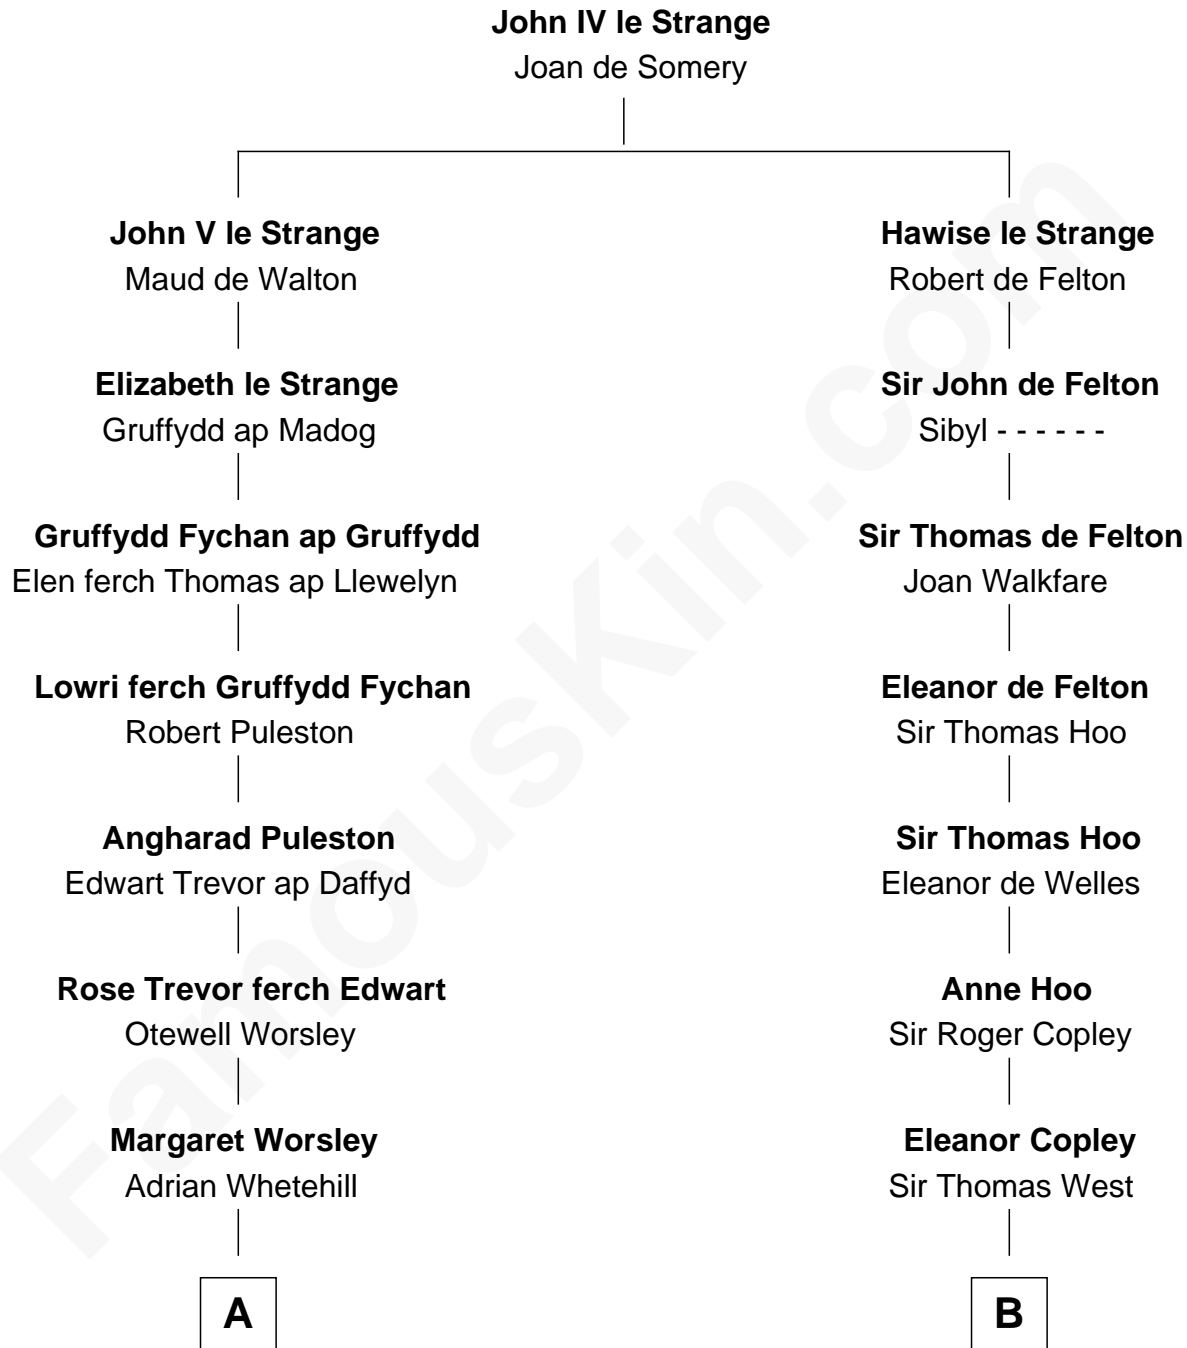

FamousKin.com

Relationship Chart of

Eliphalet Remington

Founder of Remington Arms Company

17th cousin 3 times removed of

Ray Bradbury

Author of *The Martian Chronicles*

C

—
Samuel Irving Bradbury

Mary Adell Spaulding

—
Samuel Hinkston Bradbury

Minnie Alice Davis

—
Leonard Spaulding Bradbury

Esther Marie Moberg

—
Ray Bradbury

Author of [The Martian Chronicles](#)