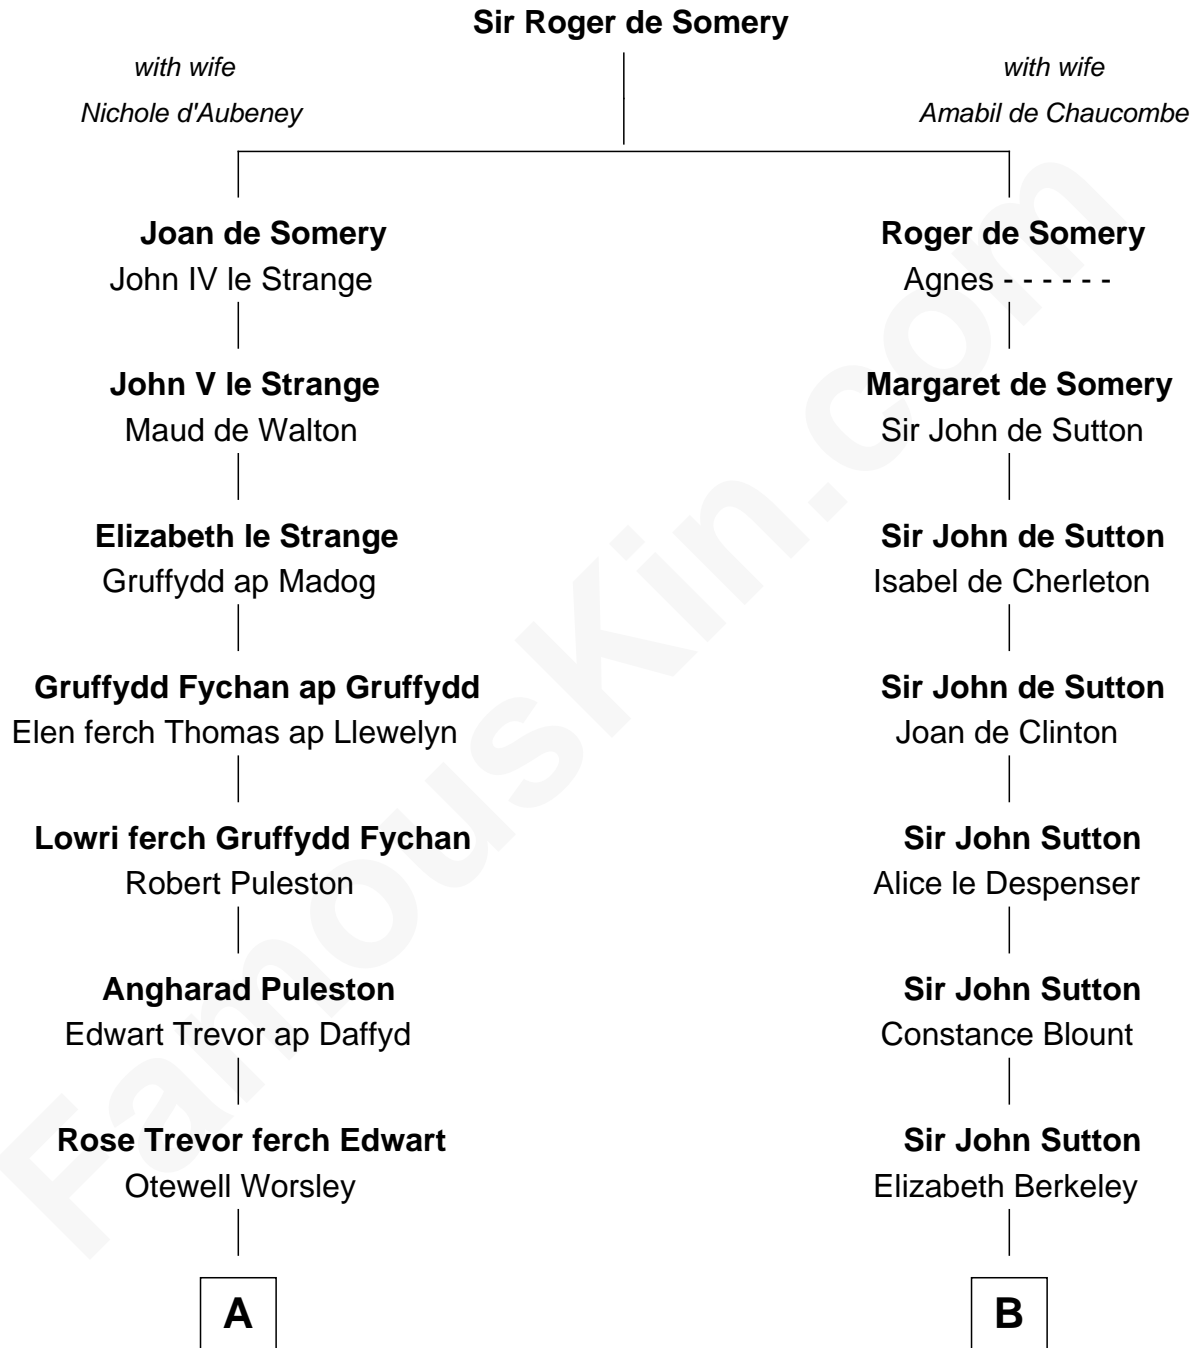

FamousKin.com

Relationship Chart of

Eliphalet Remington

Founder of Remington Arms Company

16th cousin 2 times removed of

George Washington
1st U.S. President

C

Elizabeth Kilbourn
Eliphalet Remington