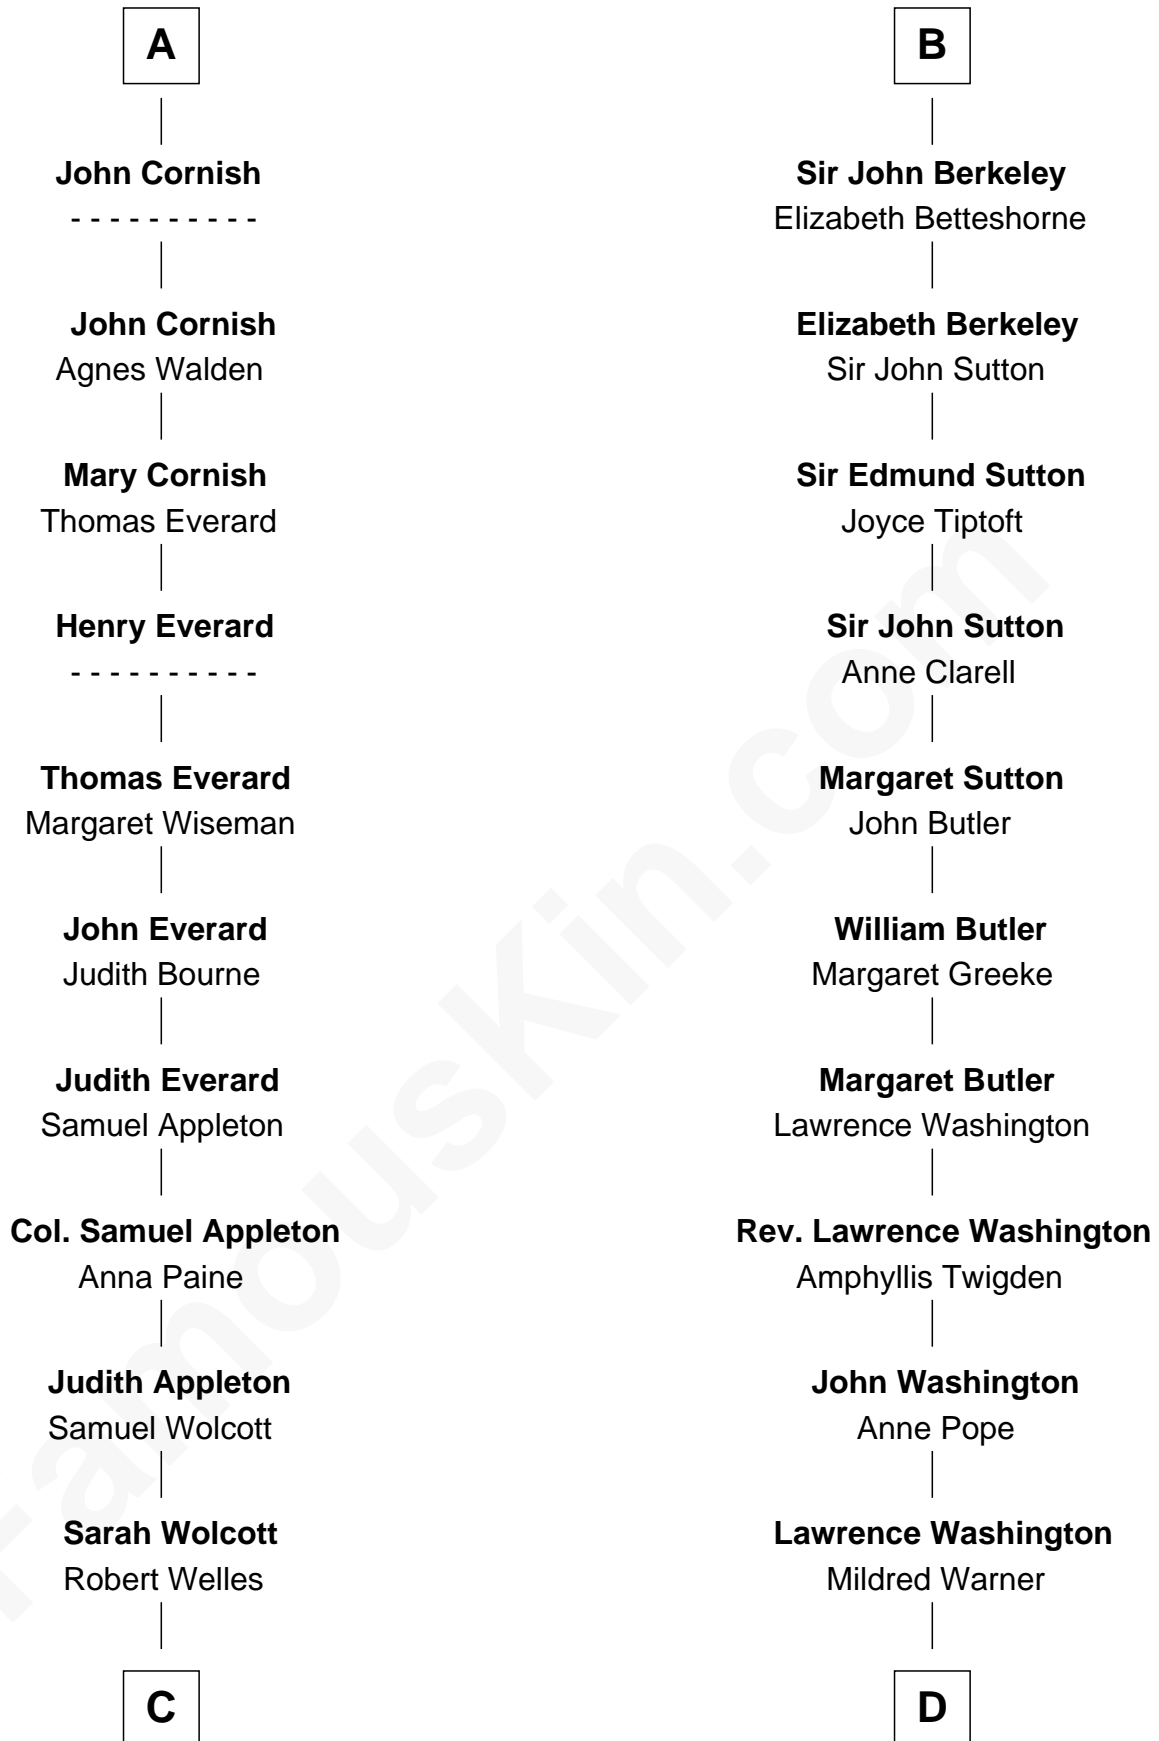

FamousKin.com

Relationship Chart of

Eliphalet Remington

Founder of Remington Arms Company

18th cousin 2 times removed of

George Washington
1st U.S. President

C

Sarah Welles
Jonathan Robbins

Sarah Robbins
Elisha Kilbourn

Elizabeth Kilbourn
Eliphalet Remington

Eliphalet Remington
Founder of Remington Arms Company

D

Augustine Washington
Mary Ball

George Washington
1st U.S. President

FamousKin.com