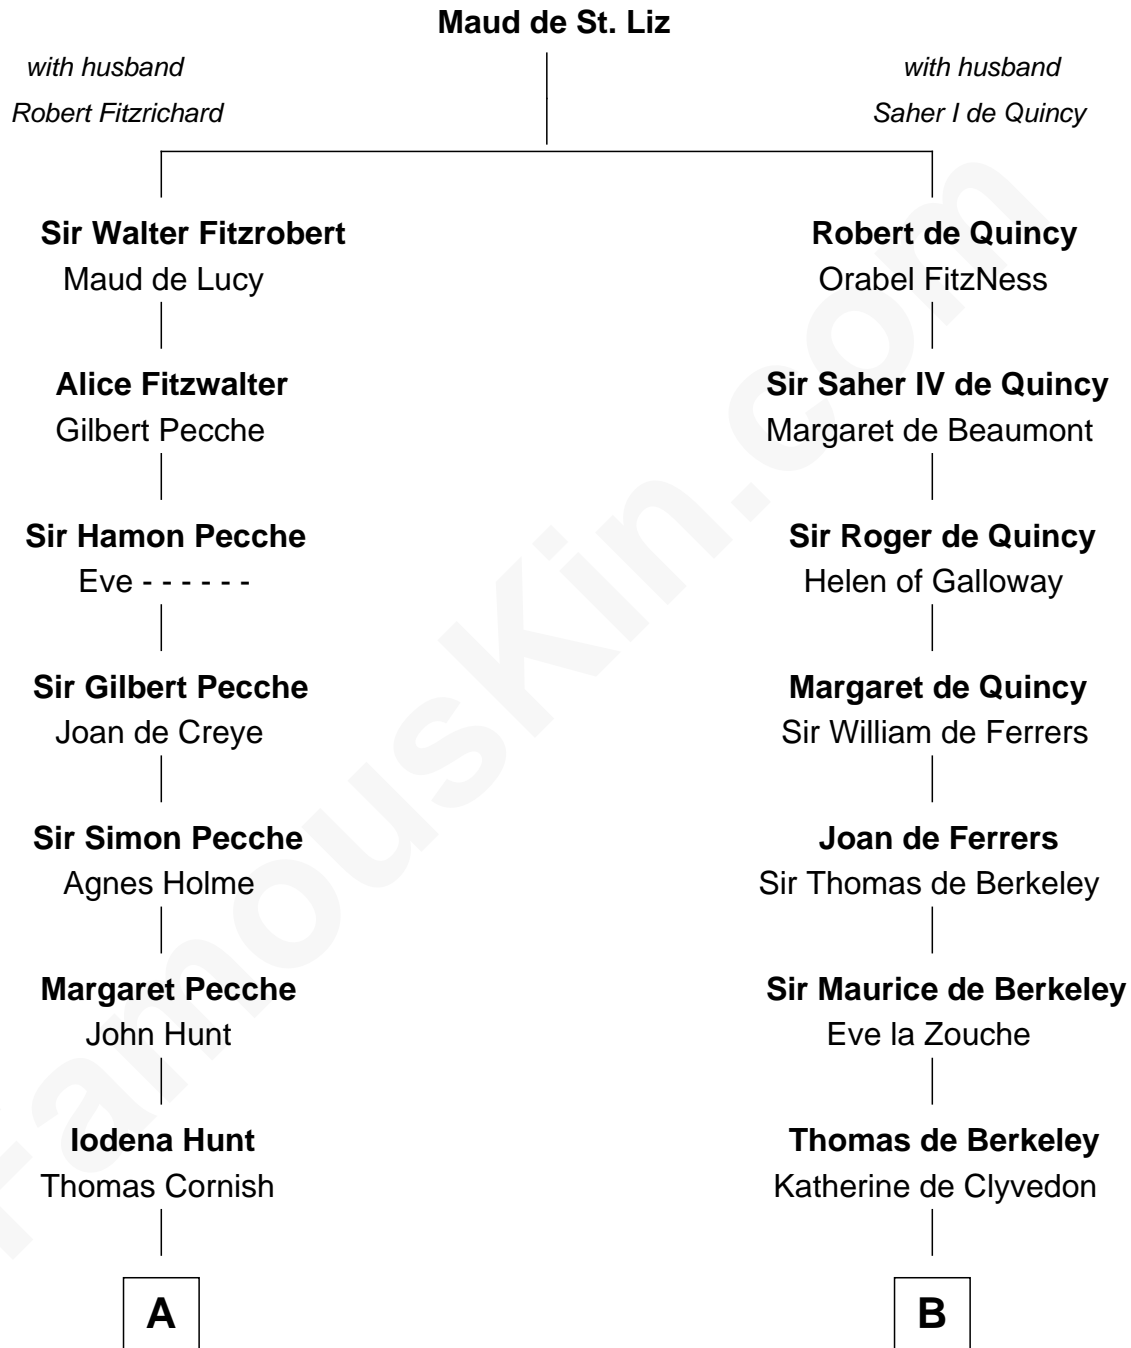

FamousKin.com

Relationship Chart of

Eliphalet Remington

Founder of Remington Arms Company

18th cousin 2 times removed of

George Washington
1st U.S. President

C

Sarah Welles
Jonathan Robbins

Sarah Robbins
Elisha Kilbourn

Elizabeth Kilbourn
Eliphalet Remington

Eliphalet Remington
Founder of Remington Arms Company

D

Augustine Washington
Mary Ball

George Washington
1st U.S. President

FamousKin.com