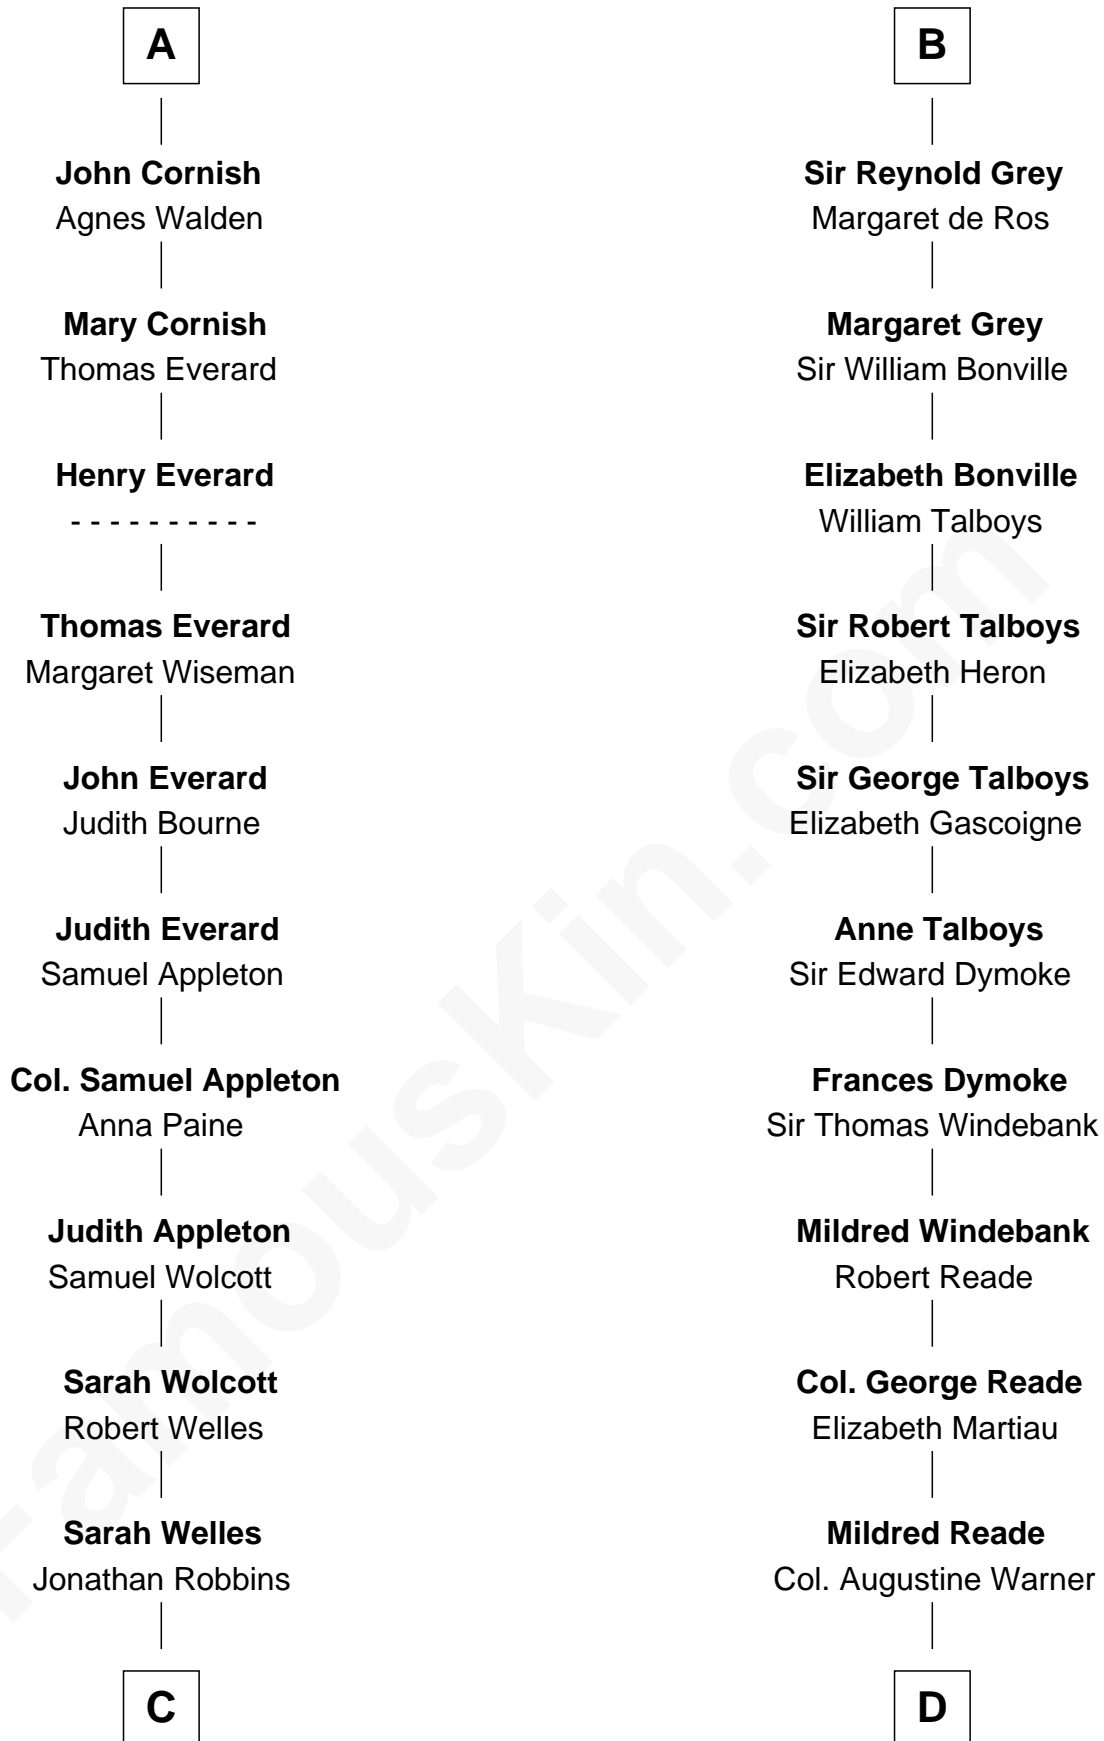

## Relationship Chart of

### Eliphalet Remington

Founder of Remington Arms Company

19th cousin of

### George Washington

1st U.S. President

**C**

**Sarah Robbins**  
Elisha Kilbourn

**Elizabeth Kilbourn**  
Eliphalet Remington

**Eliphalet Remington**  
*Founder of Remington Arms Company*

**D**

**Mildred Warner**  
Lawrence Washington