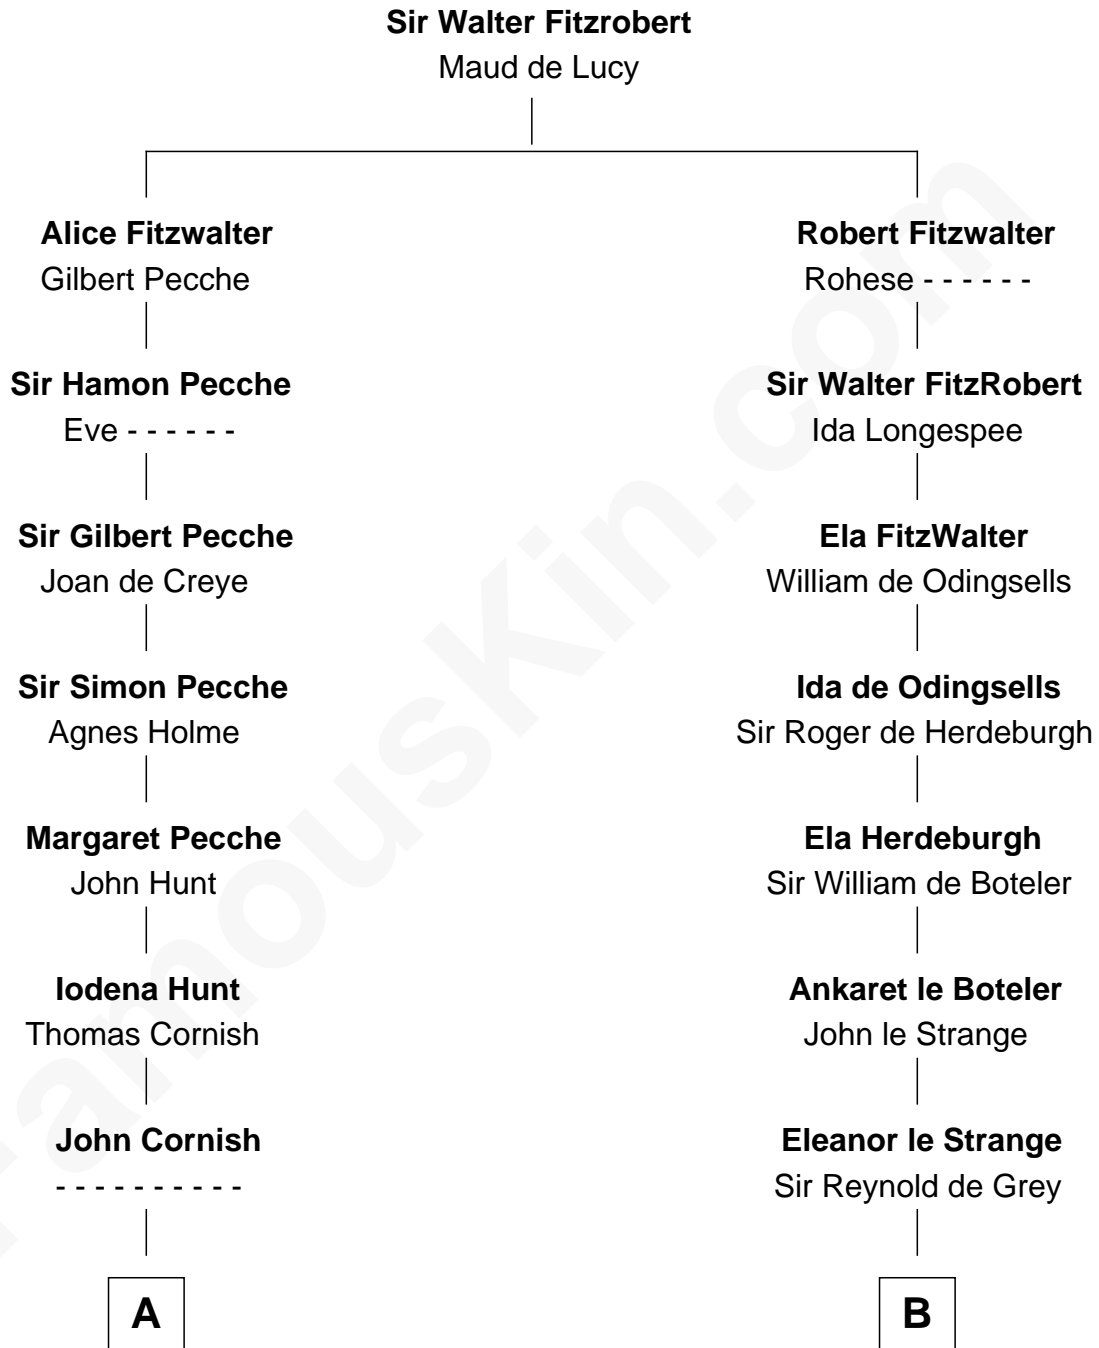

## Relationship Chart of

### Eliphalet Remington

Founder of Remington Arms Company

19th cousin of

### George Washington

1st U.S. President

**C**

**Sarah Robbins**  
Elisha Kilbourn

**Elizabeth Kilbourn**  
Eliphalet Remington

**Eliphalet Remington**  
*Founder of Remington Arms Company*

**D**

**Mildred Warner**  
Lawrence Washington