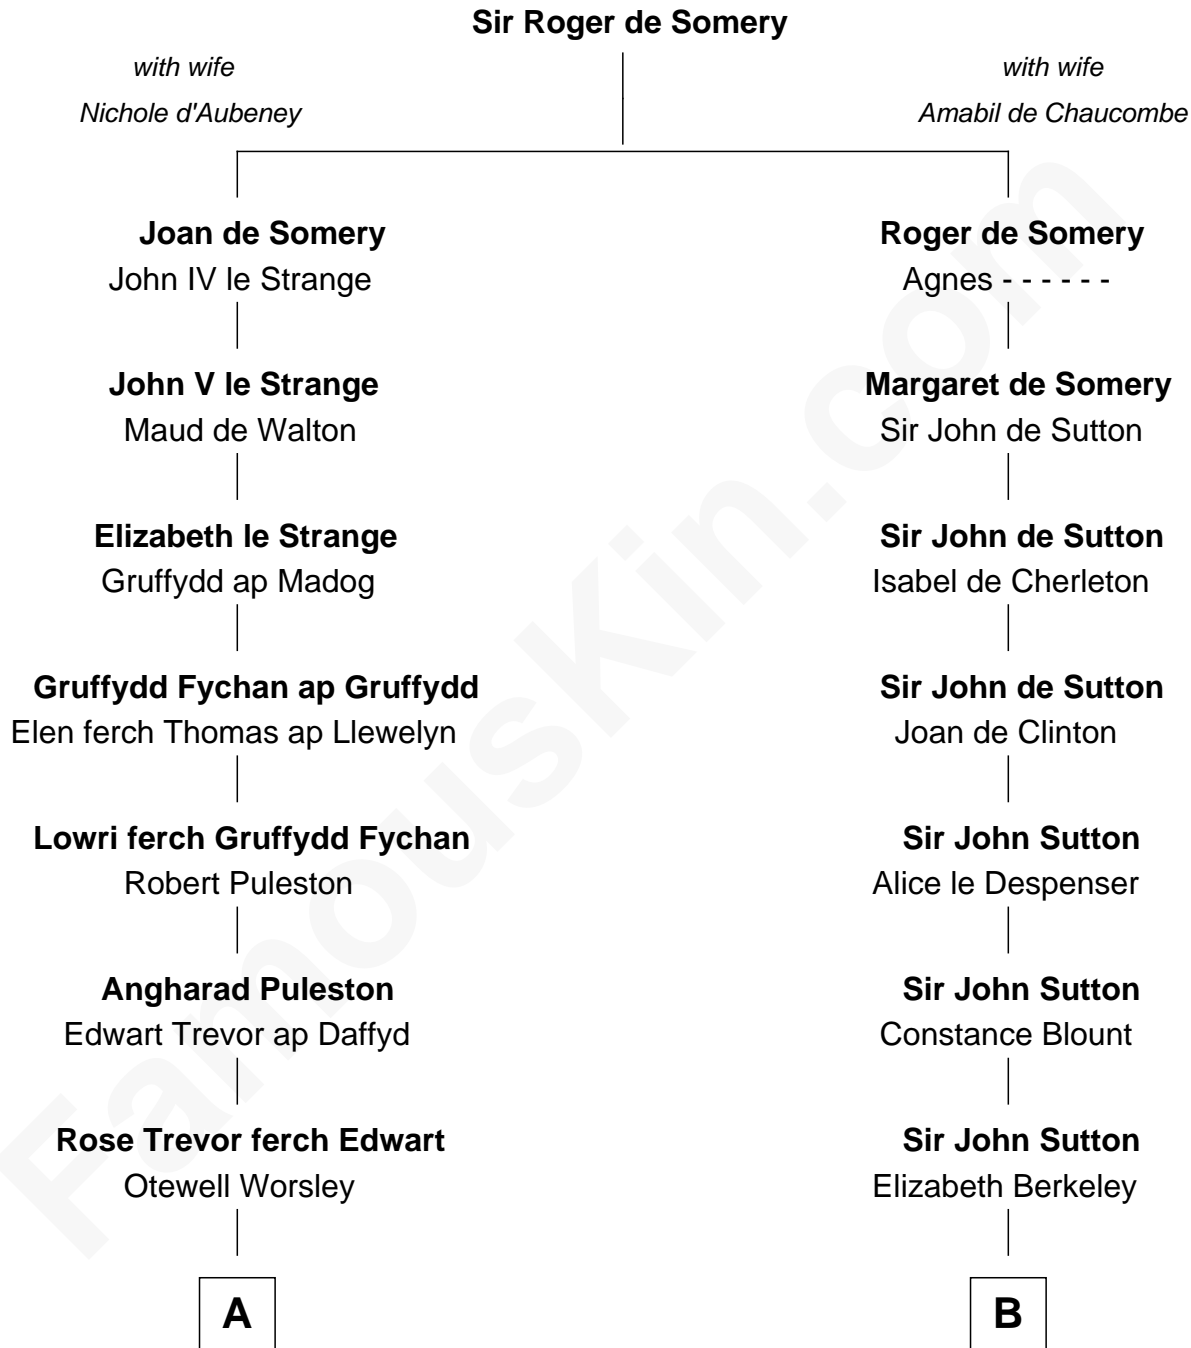

FamousKin.com

Relationship Chart of

Eliphalet Remington

Founder of Remington Arms Company

17th cousin 1 time removed of

John Langdon

Signer of the U.S. Constitution

C