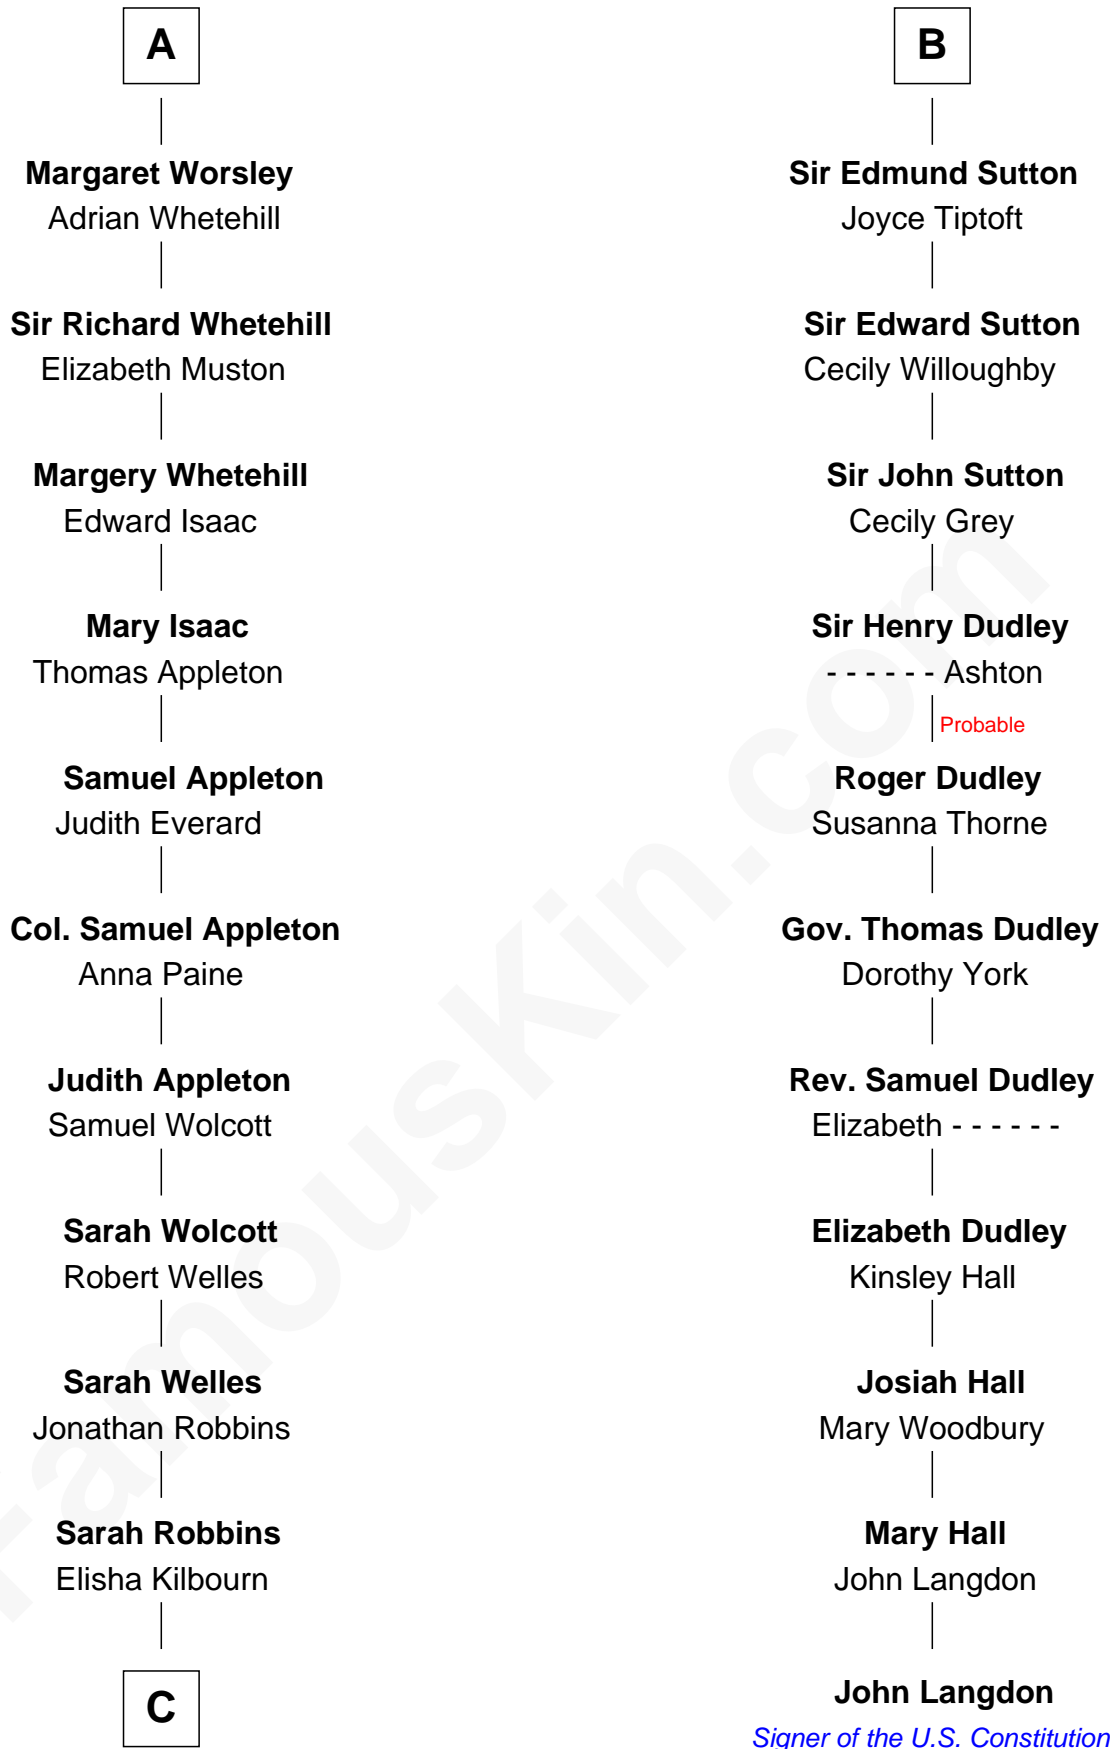

FamousKin.com

Relationship Chart of

Eliphalet Remington

Founder of Remington Arms Company

17th cousin 1 time removed of

John Langdon

Signer of the U.S. Constitution

C

Elizabeth Kilbourn
Eliphalet Remington

Eliphalet Remington
Founder of Remington Arms Company

FamousKin.com