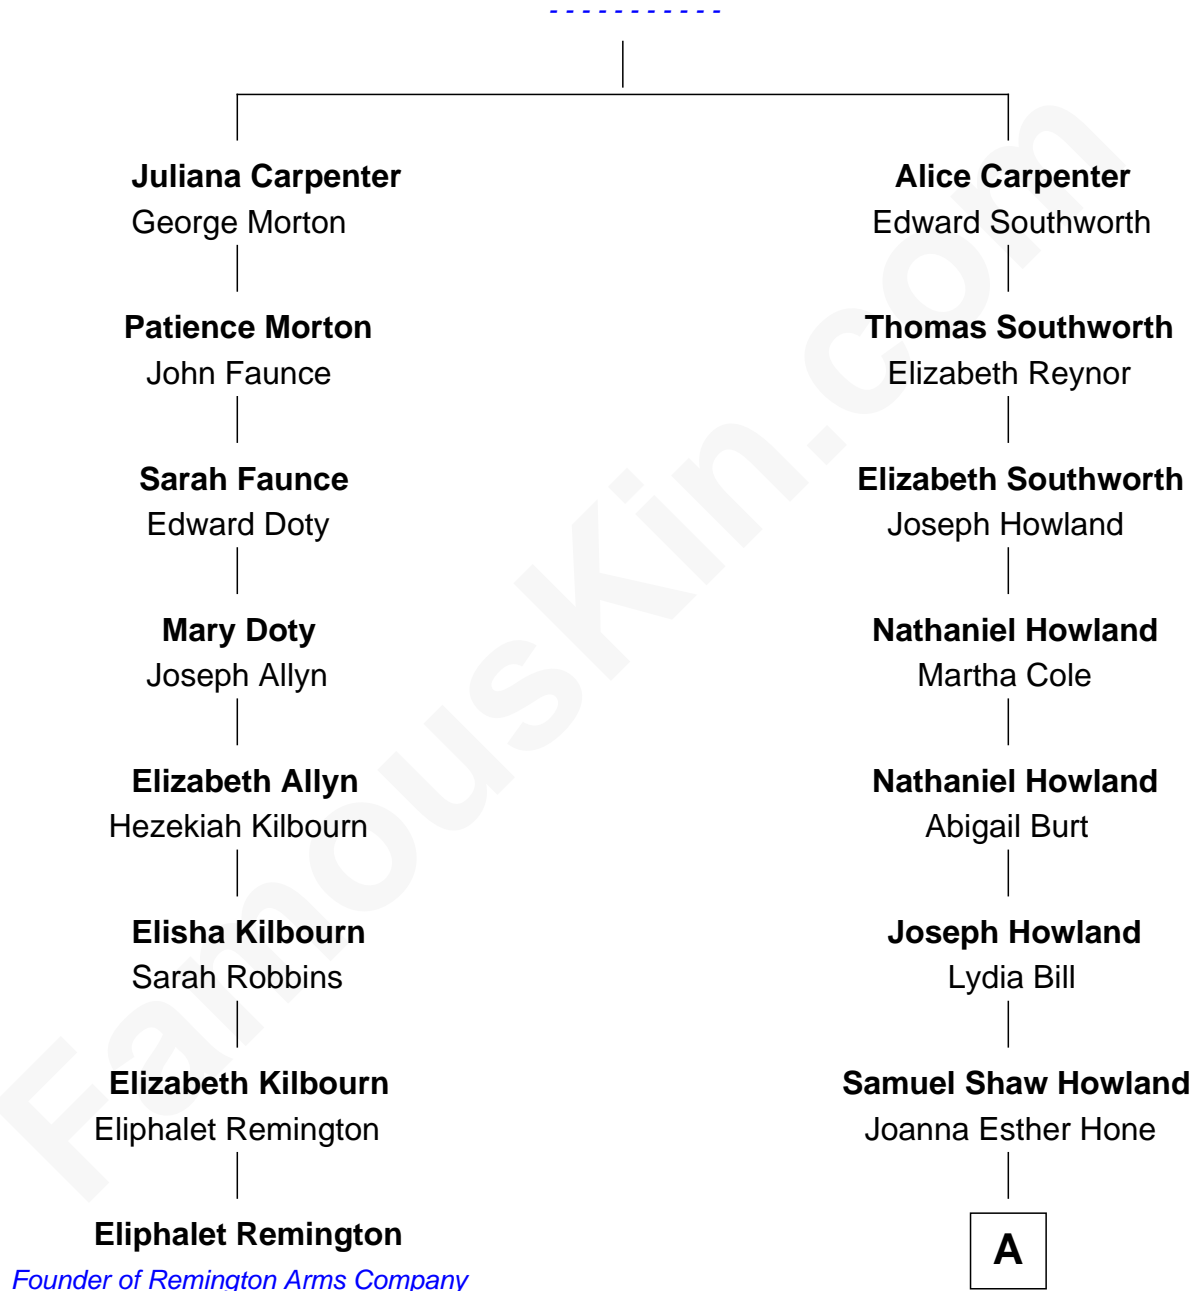

FamousKin.com

Relationship Chart of

Eliphalet Remington

Founder of Remington Arms Company

7th cousin 3 times removed of

Louis Auchincloss

Author

Alexander Carpenter

A

Caroline Howland
Charles Handy Russell

Joanna Hone Russell
John Winthrop Auchincloss

Joseph Howland Auchincloss
Priscilla Dixon Stanton

Louis Auchincloss
Author

FamousKin.com