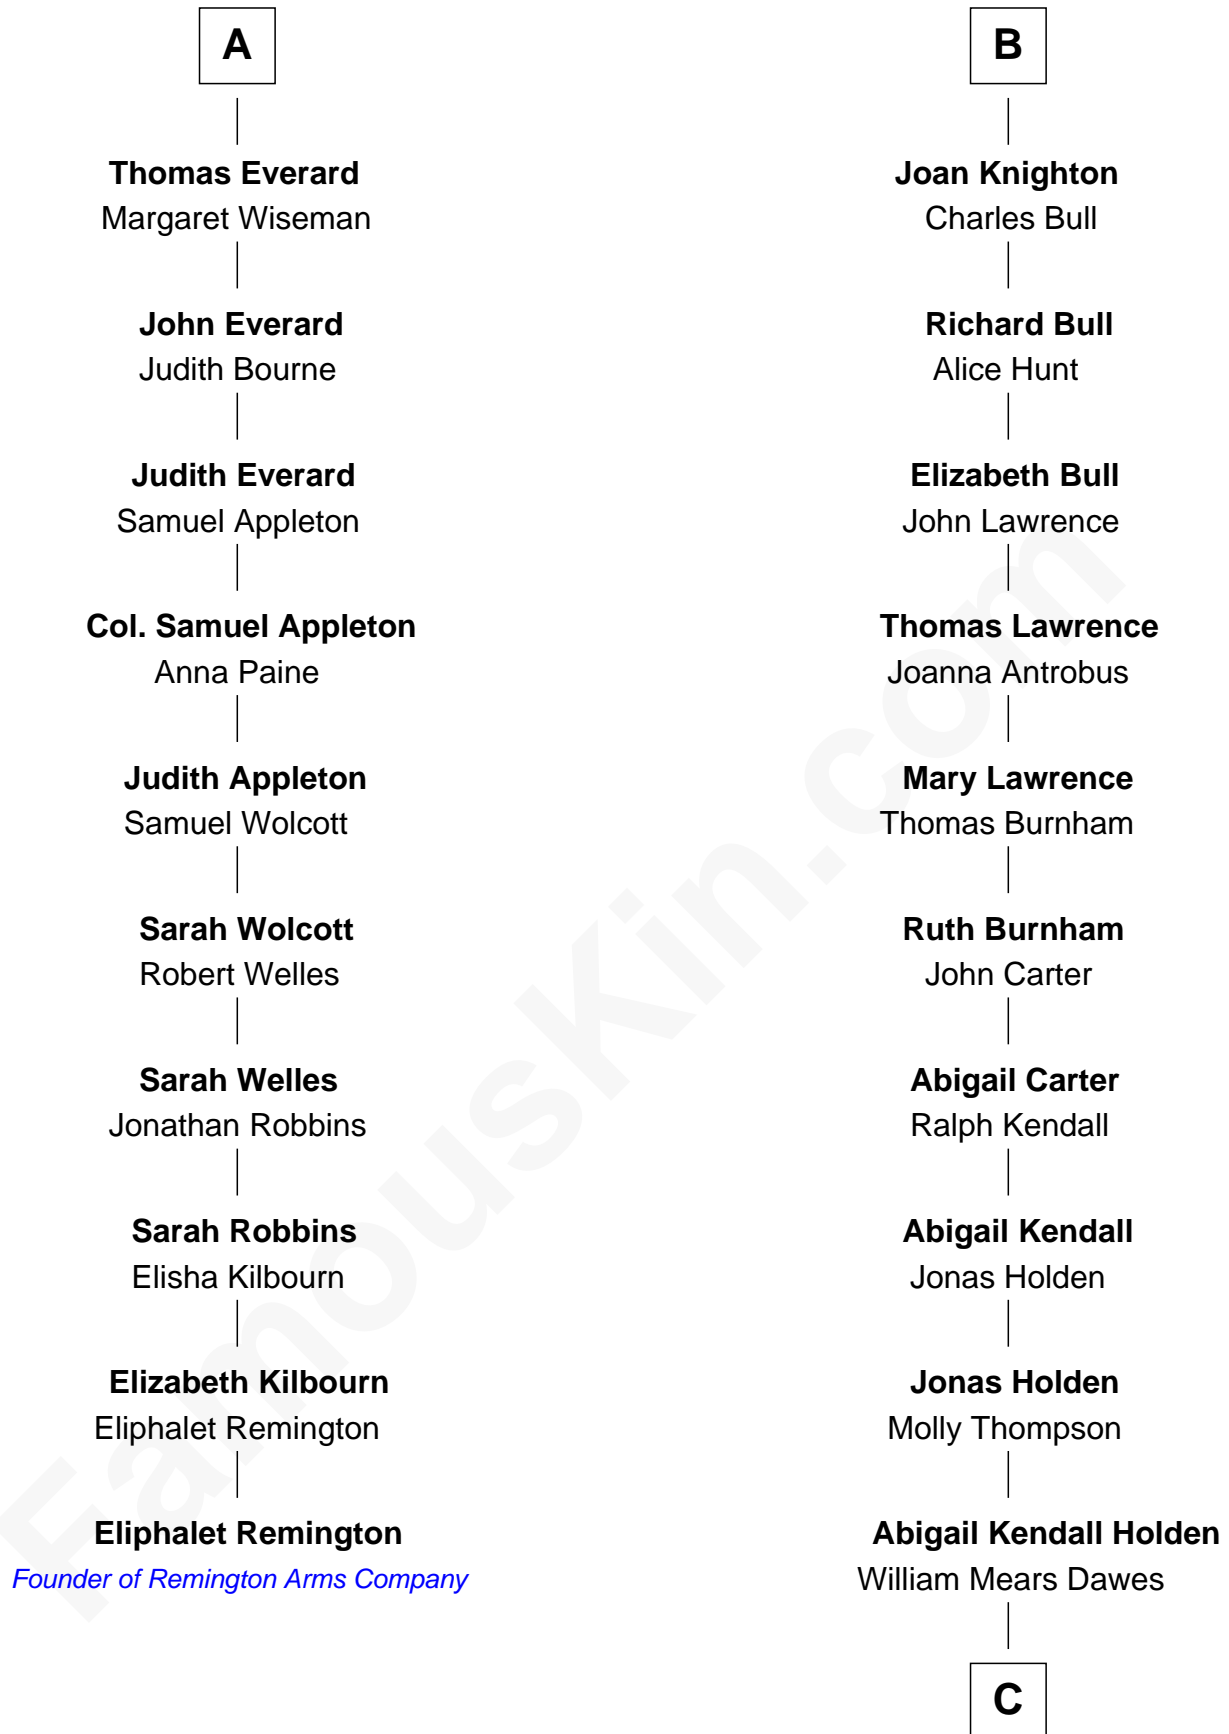

FamousKin.com

Relationship Chart of

Eliphalet Remington

Founder of Remington Arms Company

16th cousin 3 times removed of

Charles Dawes

30th U.S. Vice-President

C

Henry Dawes

Sarah Cutler

Brig. Gen. Rufus R. Dawes

Mary Beman Gates

Charles Dawes

30th U.S. Vice-President

FamousKin.com