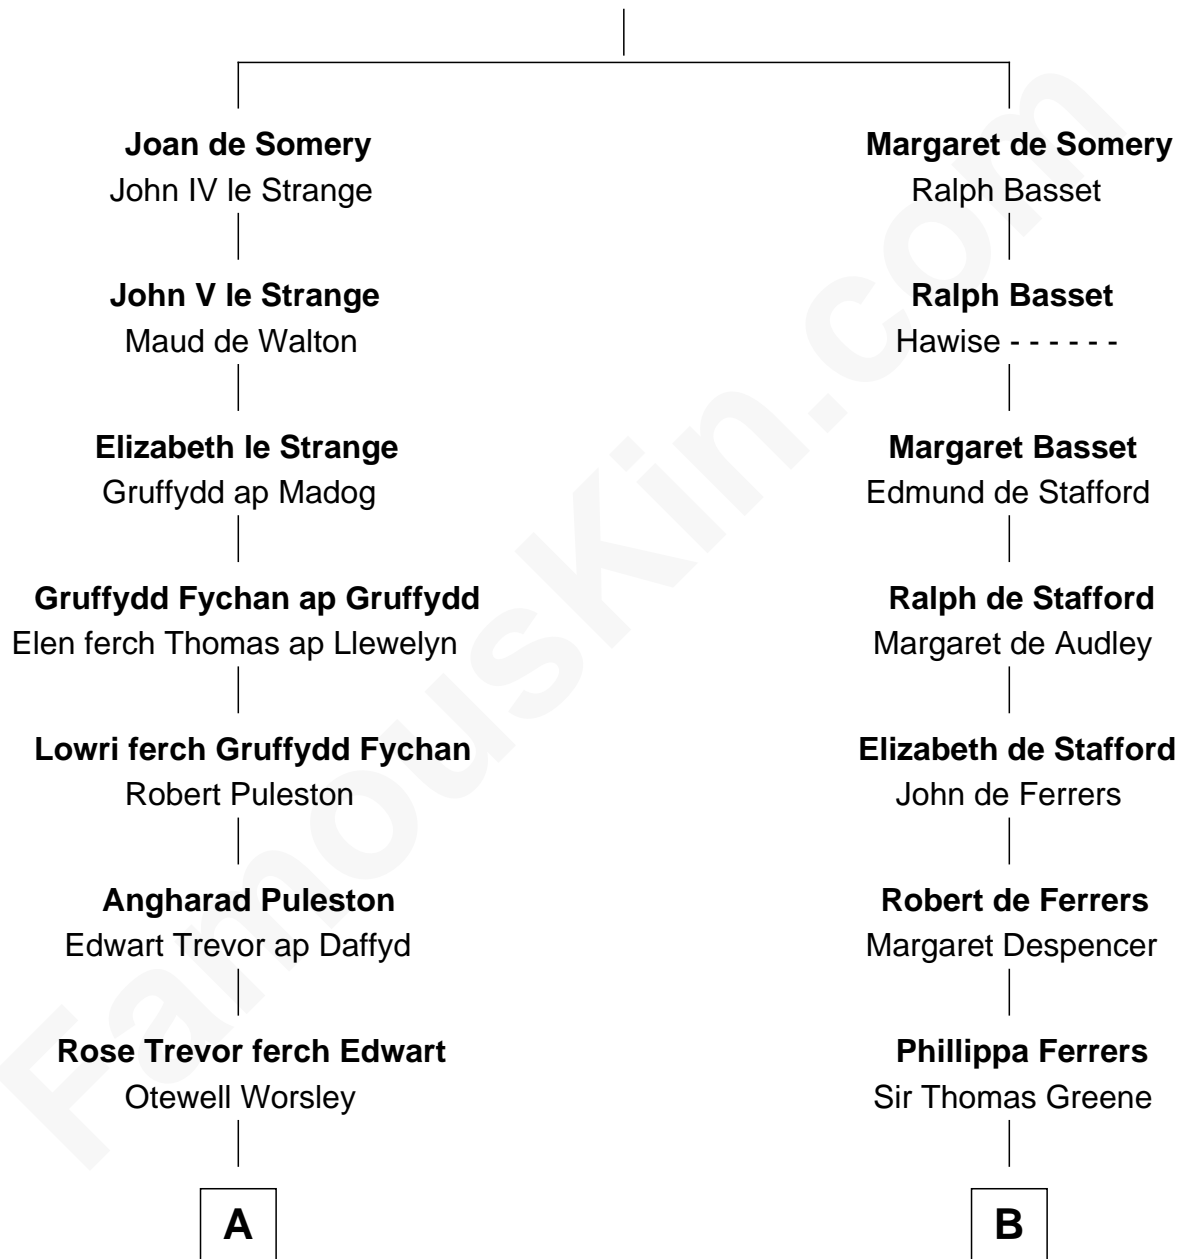

FamousKin.com

Relationship Chart of

Eliphalet Remington

Founder of Remington Arms Company

18th cousin 3 times removed of

Hetty Green

"The Witch of Wall Street"

Sir Roger de Somery

Nichole d'Aubenev

C

Elizabeth Kilbourn
Eliphalet Remington

Eliphalet Remington
Founder of Remington Arms Company

D

Giles Slocum
Sylvia Russell

Abigail Slocum
Isaac Howland

Mehitable Howland
Gideon Howland

Abby Slocum Howland
Edward Mott Robinson

Hetty Green
"The Witch of Wall Street"

FamousKin.com