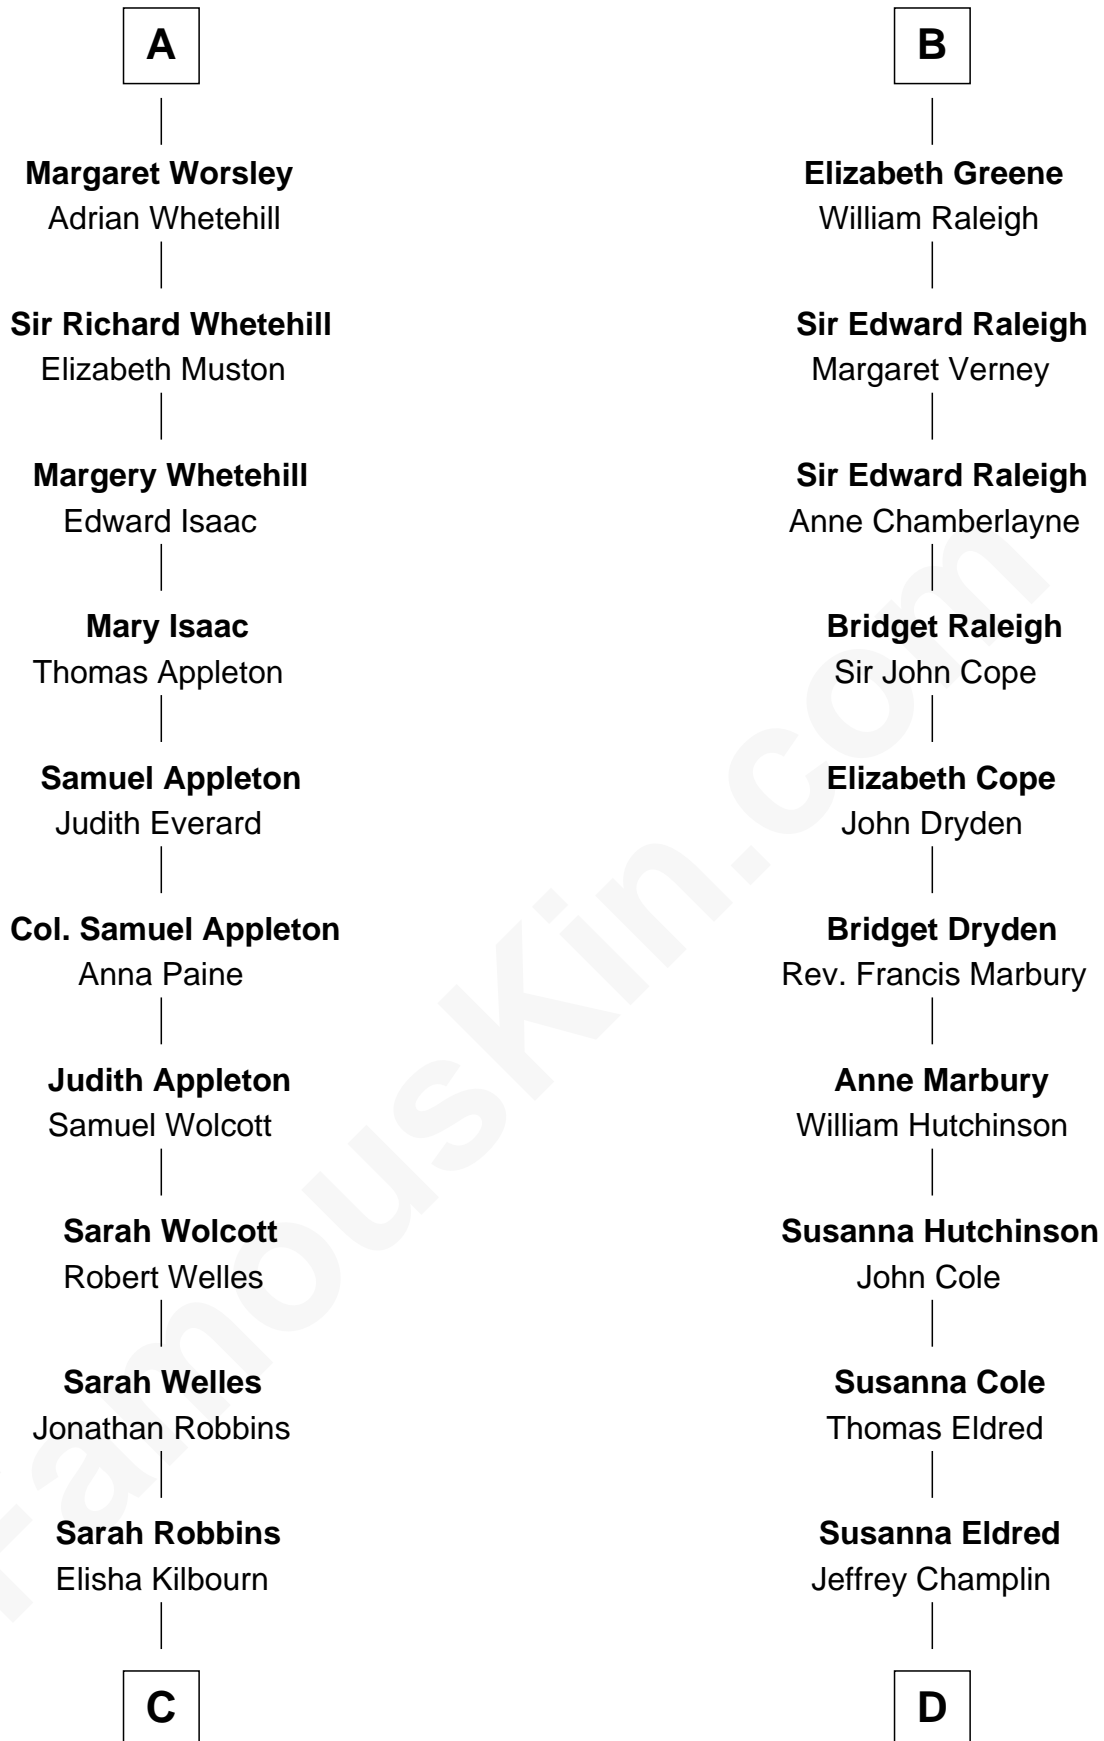

## Relationship Chart of

### Eliphalet Remington

Founder of Remington Arms Company

18th cousin 3 times removed of

**Shanghai Pierce**  
Texas Cattleman

**Sir Roger de Somery**  
Nichole d'Aubenev

**C**

**Elizabeth Kilbourn**  
Eliphalet Remington

**Shanghai Pierce**  
*Texas Cattleman*

FamousKin.com