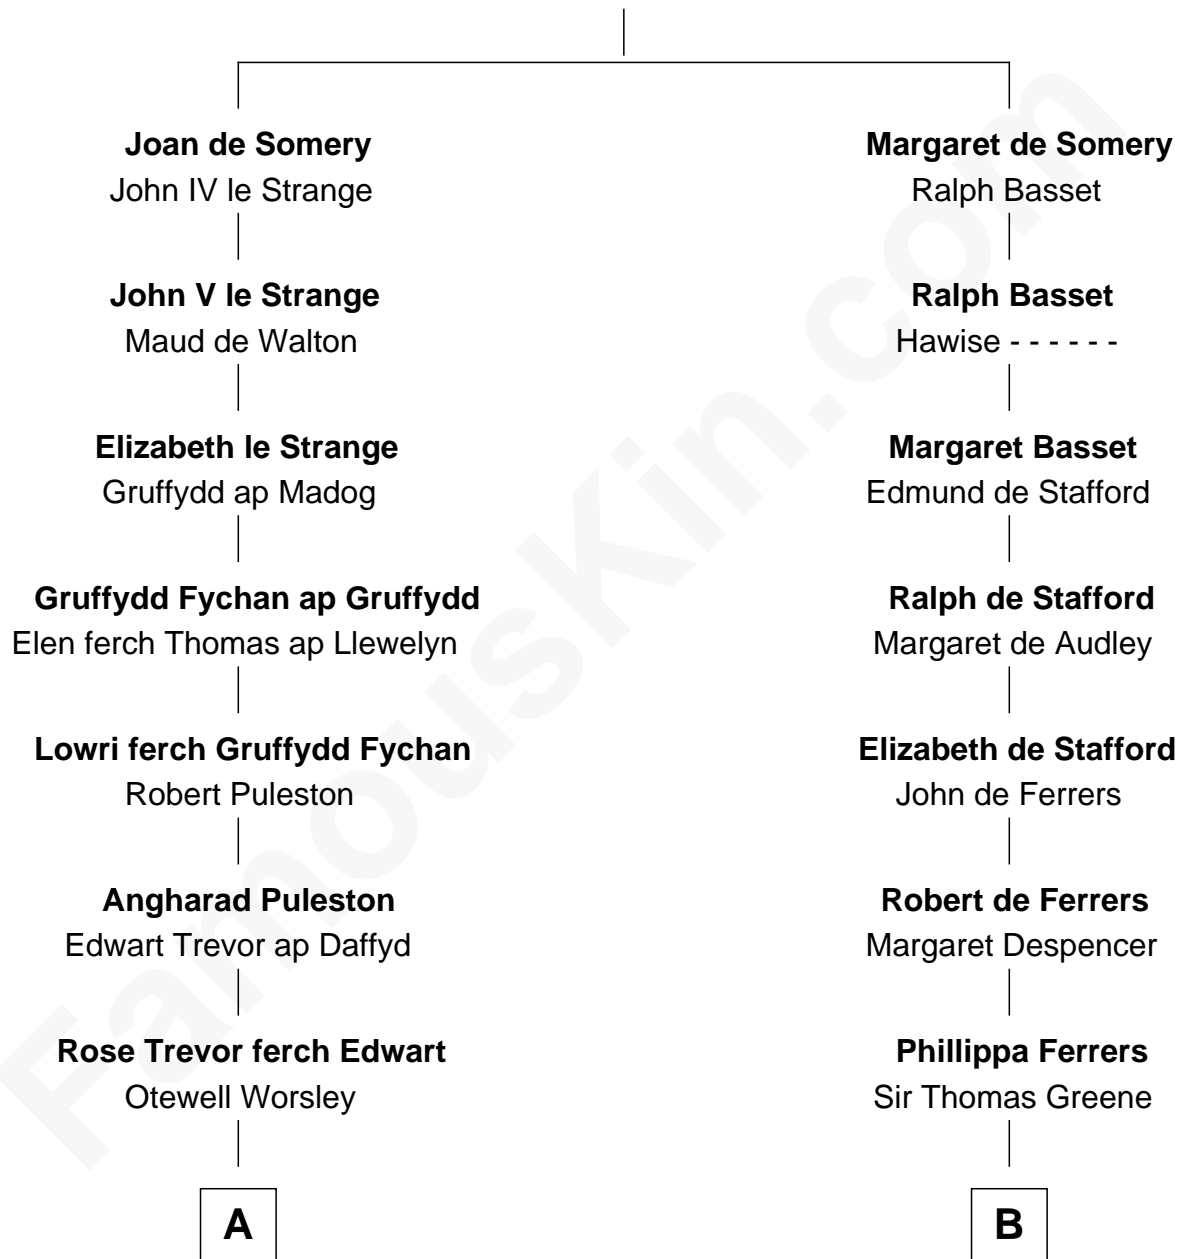

## Relationship Chart of

### Eliphalet Remington

Founder of Remington Arms Company

18th cousin 3 times removed of

**Shanghai Pierce**  
Texas Cattleman

**Sir Roger de Somery**  
Nichole d'Aubenev

**C**

**Elizabeth Kilbourn**  
Eliphalet Remington

**Eliphalet Remington**  
*Founder of Remington Arms Company*

**D**

**Emlin Champlin**  
Joseph Wilbore

**Ambless Wilbore**  
Nathaniel Stoddard

**Susanna Stoddard**  
Isaac Pearce

**Jonathan D. Pearce**  
Hanna Phillips Head

**Shanghai Pierce**  
*Texas Cattleman*

FamousKin.com