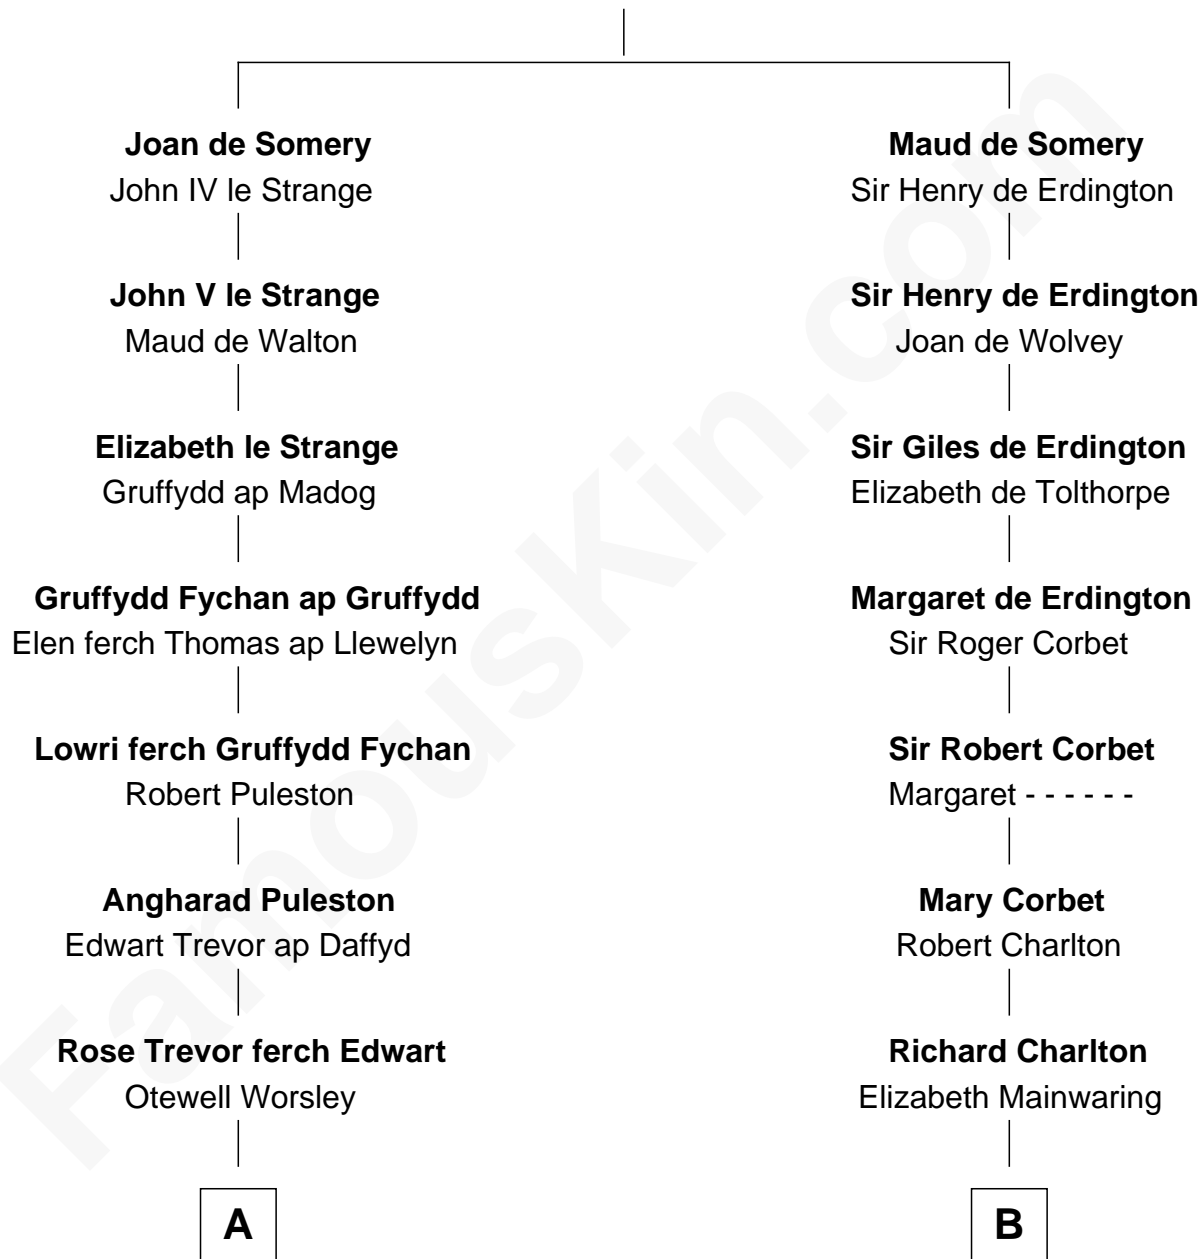

## Relationship Chart of

### Eliphalet Remington

Founder of Remington Arms Company

18th cousin 2 times removed of

**Alan Shepard**

Mercury and Apollo Astronaut

**Sir Roger de Somery**

Nichole d'Aubenev

**C**

**Elizabeth Kilbourn**  
Eliphalet Remington

**Eliphalet Remington**  
*Founder of Remington Arms Company*

**D**

**Charles Stillman Emerson**  
Hannah Maria Emmons

**Charles Stillman Emerson**  
Belle Winslow

**Pauline Renza Emerson**  
Alan Bartlett Shepard

**Alan Shepard**  
*Mercury and Apollo Astronaut*

FamousKin.com