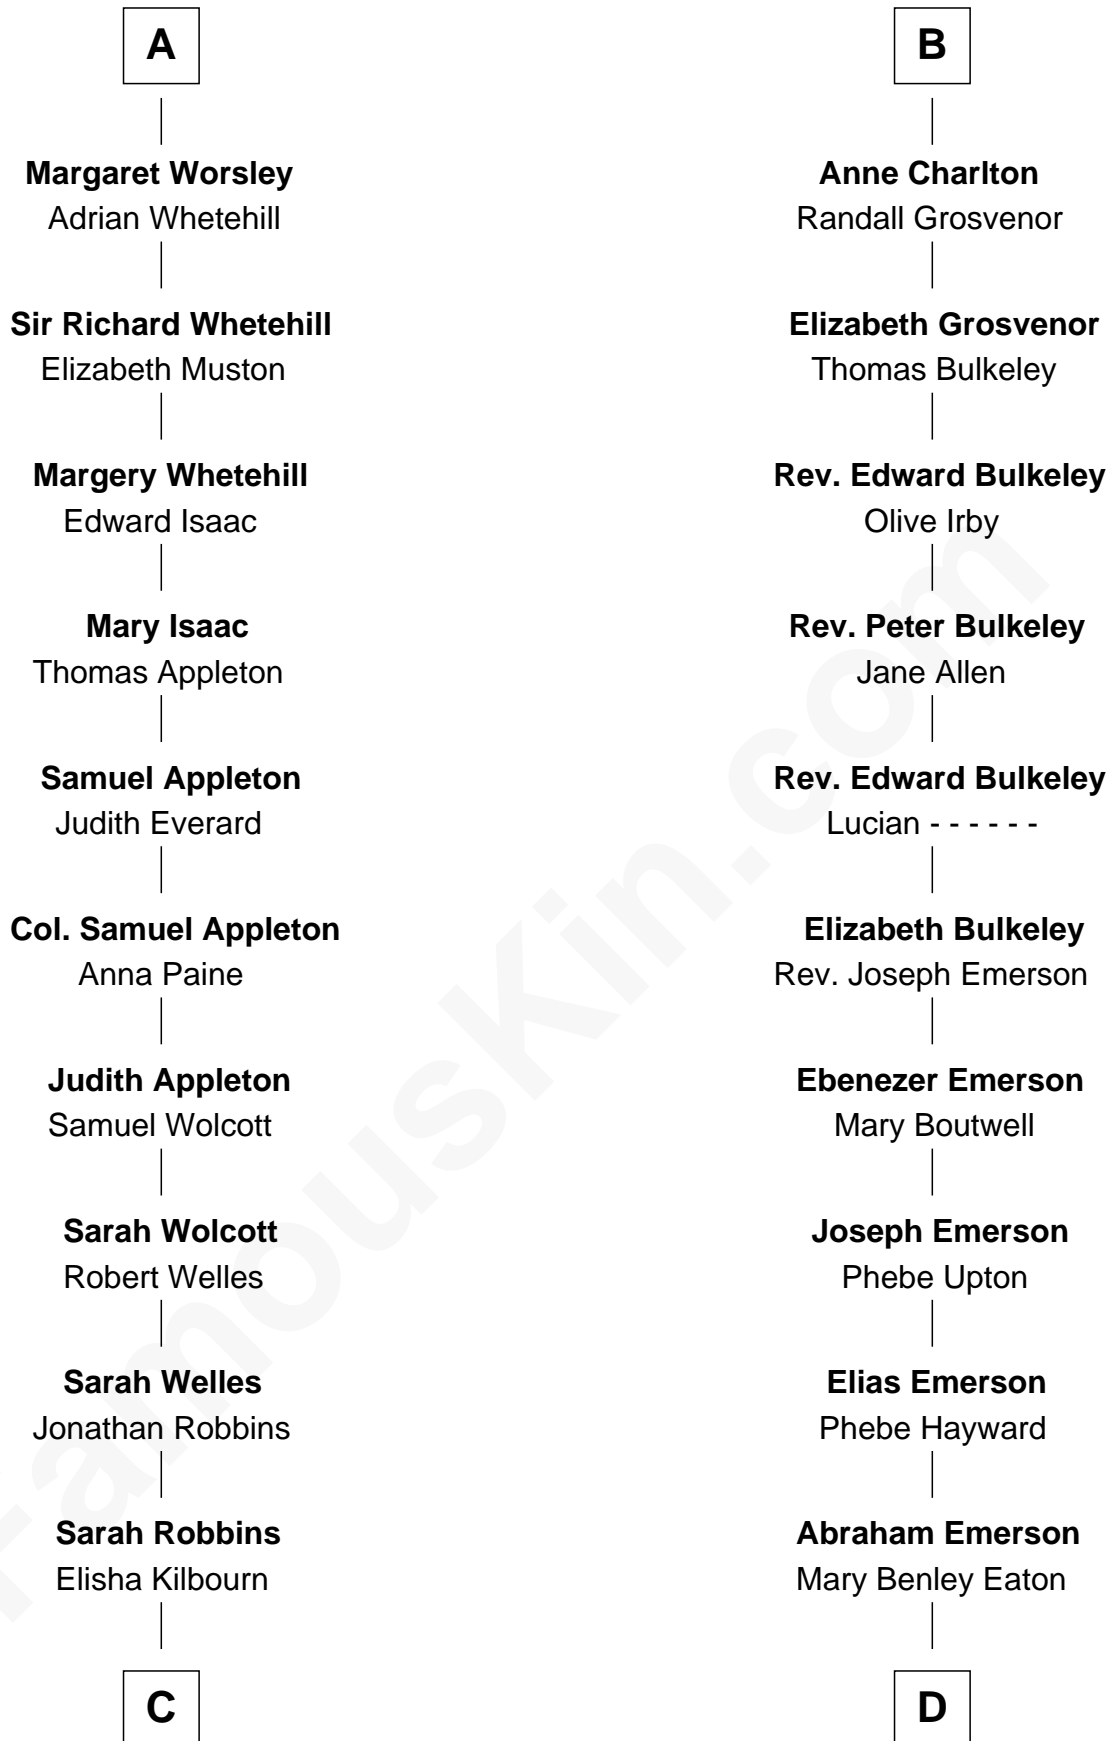

## Relationship Chart of

### Eliphalet Remington

Founder of Remington Arms Company

18th cousin 2 times removed of

**Alan Shepard**

Mercury and Apollo Astronaut

**Sir Roger de Somery**

Nichole d'Aubenev

**C**

**Elizabeth Kilbourn**  
Eliphalet Remington

**Eliphalet Remington**  
*Founder of Remington Arms Company*

**D**

**Charles Stillman Emerson**  
Hannah Maria Emmons

**Charles Stillman Emerson**  
Belle Winslow

**Pauline Renza Emerson**  
Alan Bartlett Shepard

**Alan Shepard**  
*Mercury and Apollo Astronaut*

FamousKin.com