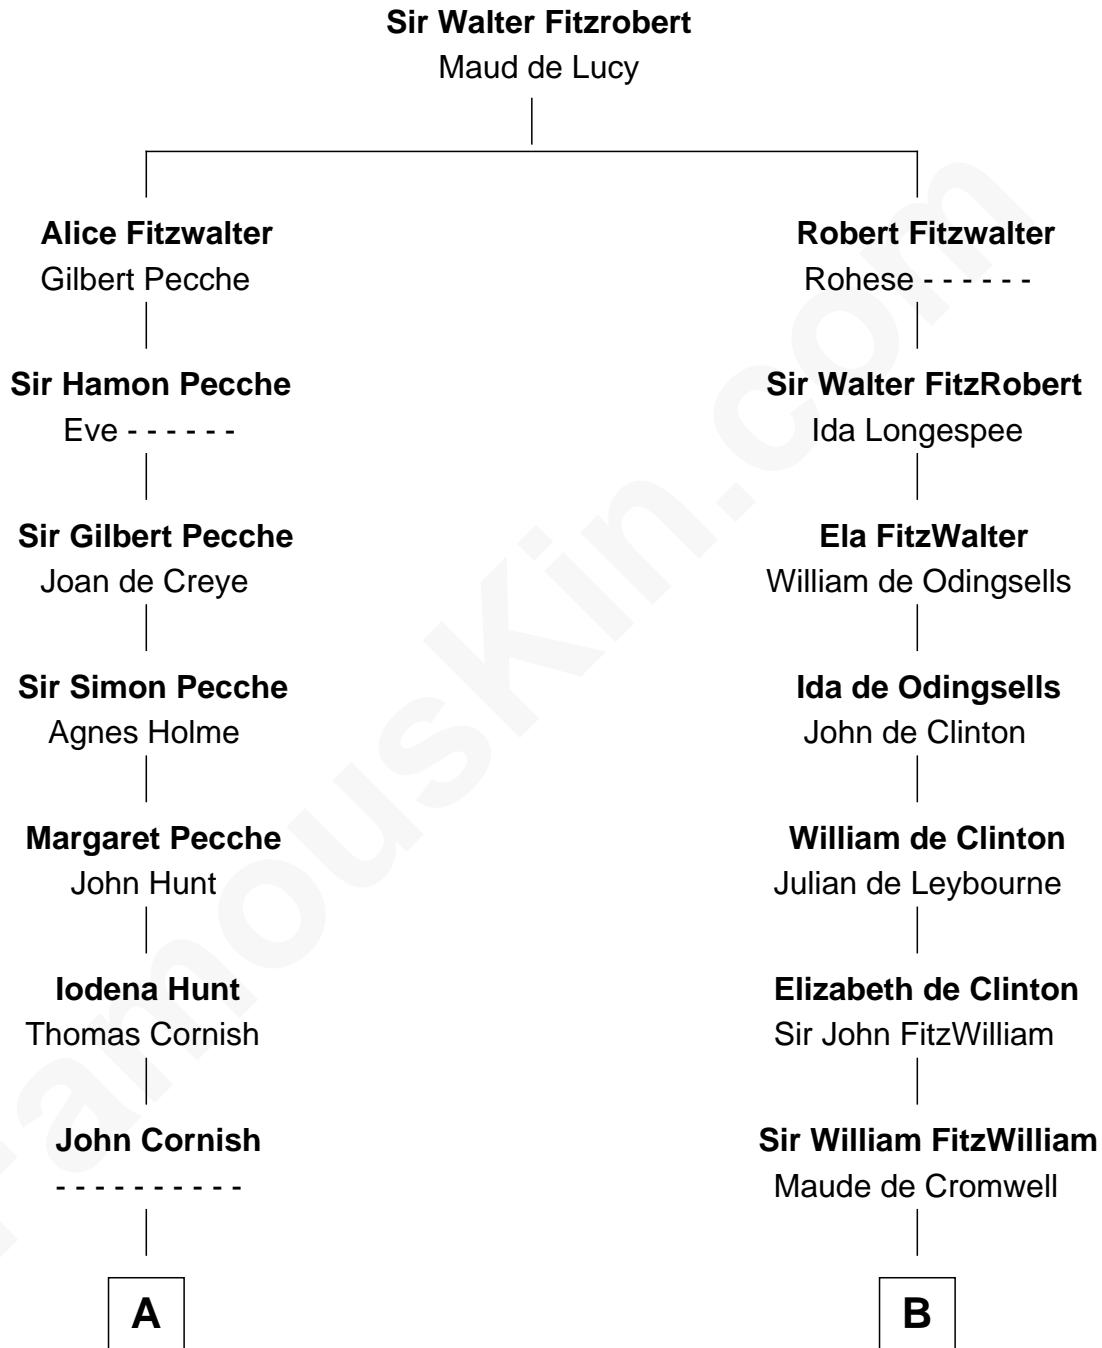

FamousKin.com

Relationship Chart of

Eliphalet Remington

Founder of Remington Arms Company

18th cousin 1 time removed of

Abigail (Smith) Adams

First Lady of President John Adams

C

Sarah Robbins
Elisha Kilbourn

Elizabeth Kilbourn
Eliphalet Remington

Eliphalet Remington
Founder of Remington Arms Company

D

Elizabeth Quincy
Rev. William Smith

Abigail (Smith) Adams
First Lady of John Adams