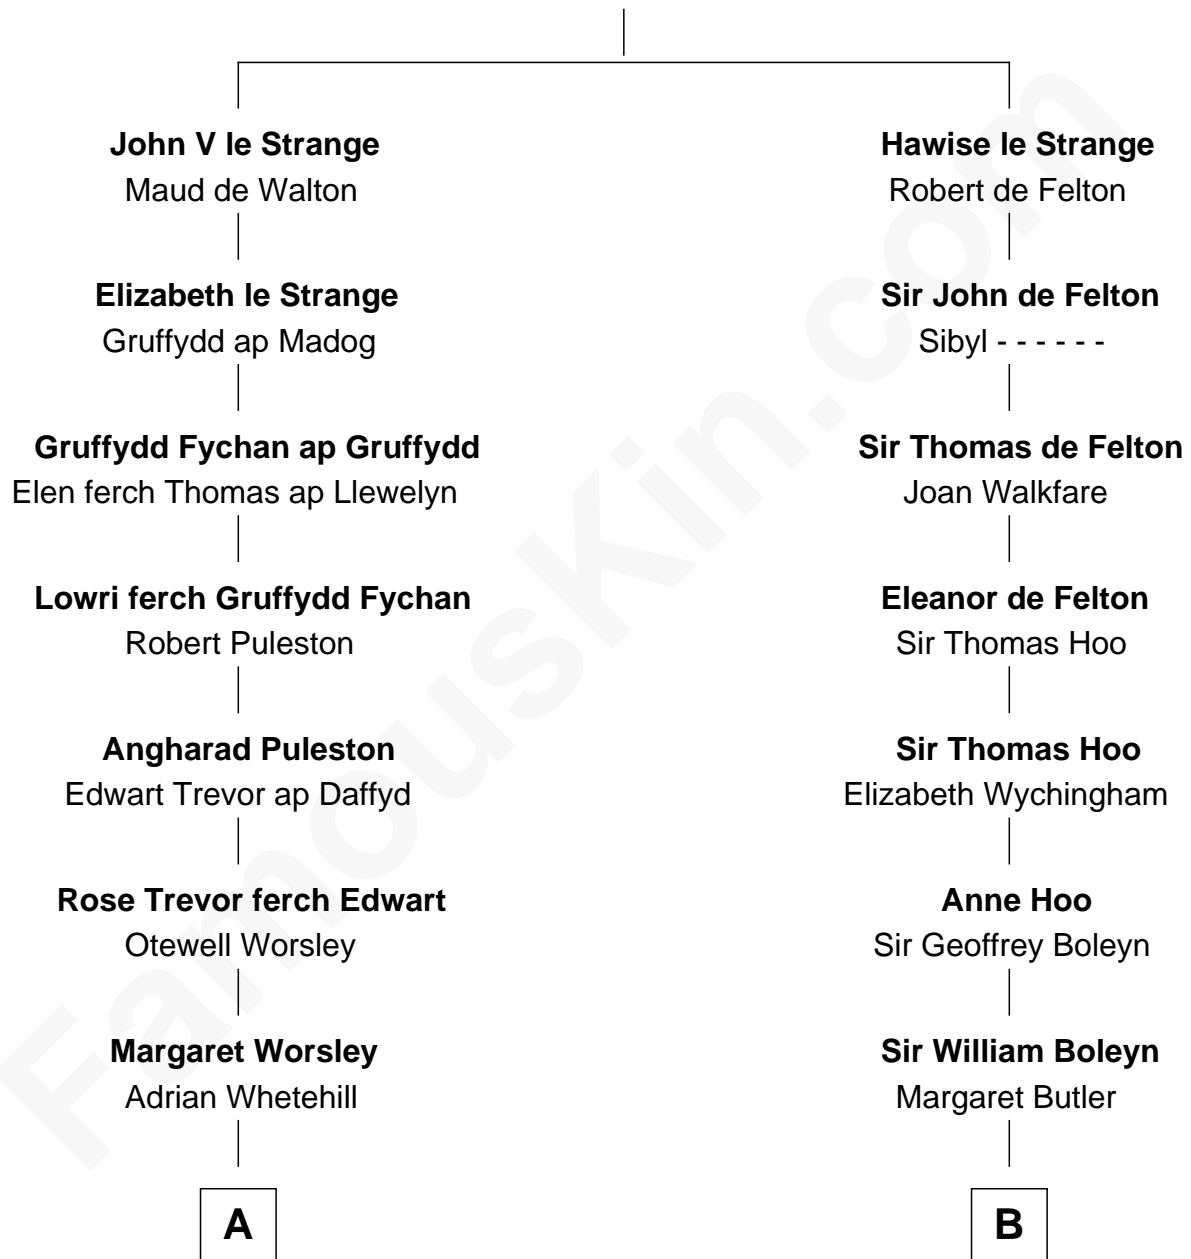

FamousKin.com

Relationship Chart of

Eliphalet Remington

Founder of Remington Arms Company

17th cousin 1 time removed of

Charles Darwin

Theory of Evolution

John IV le Strange

Joan de Somery

C

Dr. Robert Waring Darwin

Susanna Wedgwood

Charles Darwin

Theory of Evolution

FamousKin.com