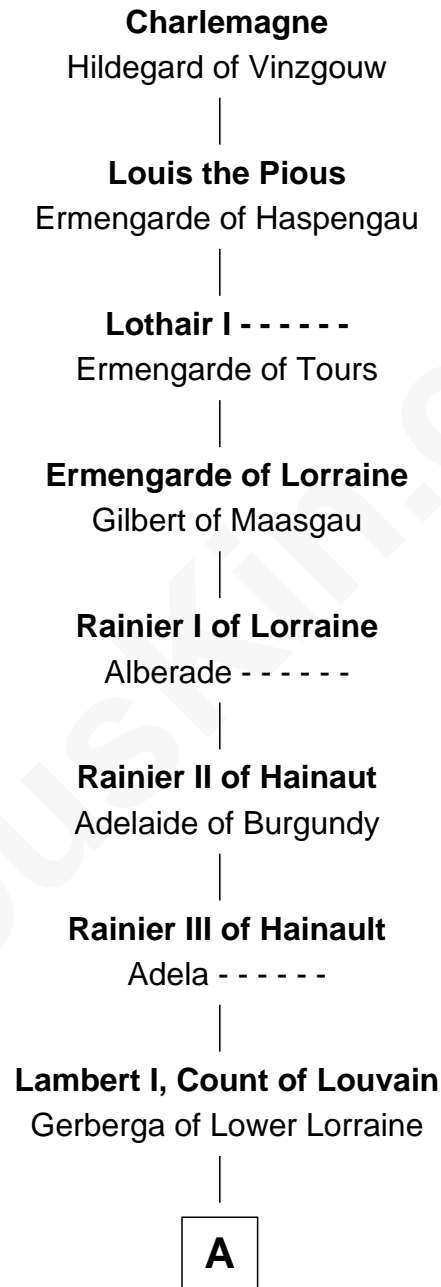

FamousKin.com

Relationship Chart of

Eliphalet Remington

Founder of Remington Arms Company

31st Great-grandson of

Charlemagne

King of the Franks

A

Lambert II, Count of Louvain

Oda of Lorraine

Henry II, Count of Louvain

Adela of Orthen

Gottfried I, Count of Louvain

Ide de Chiny

Alice of Louvain

William d'Aubenev