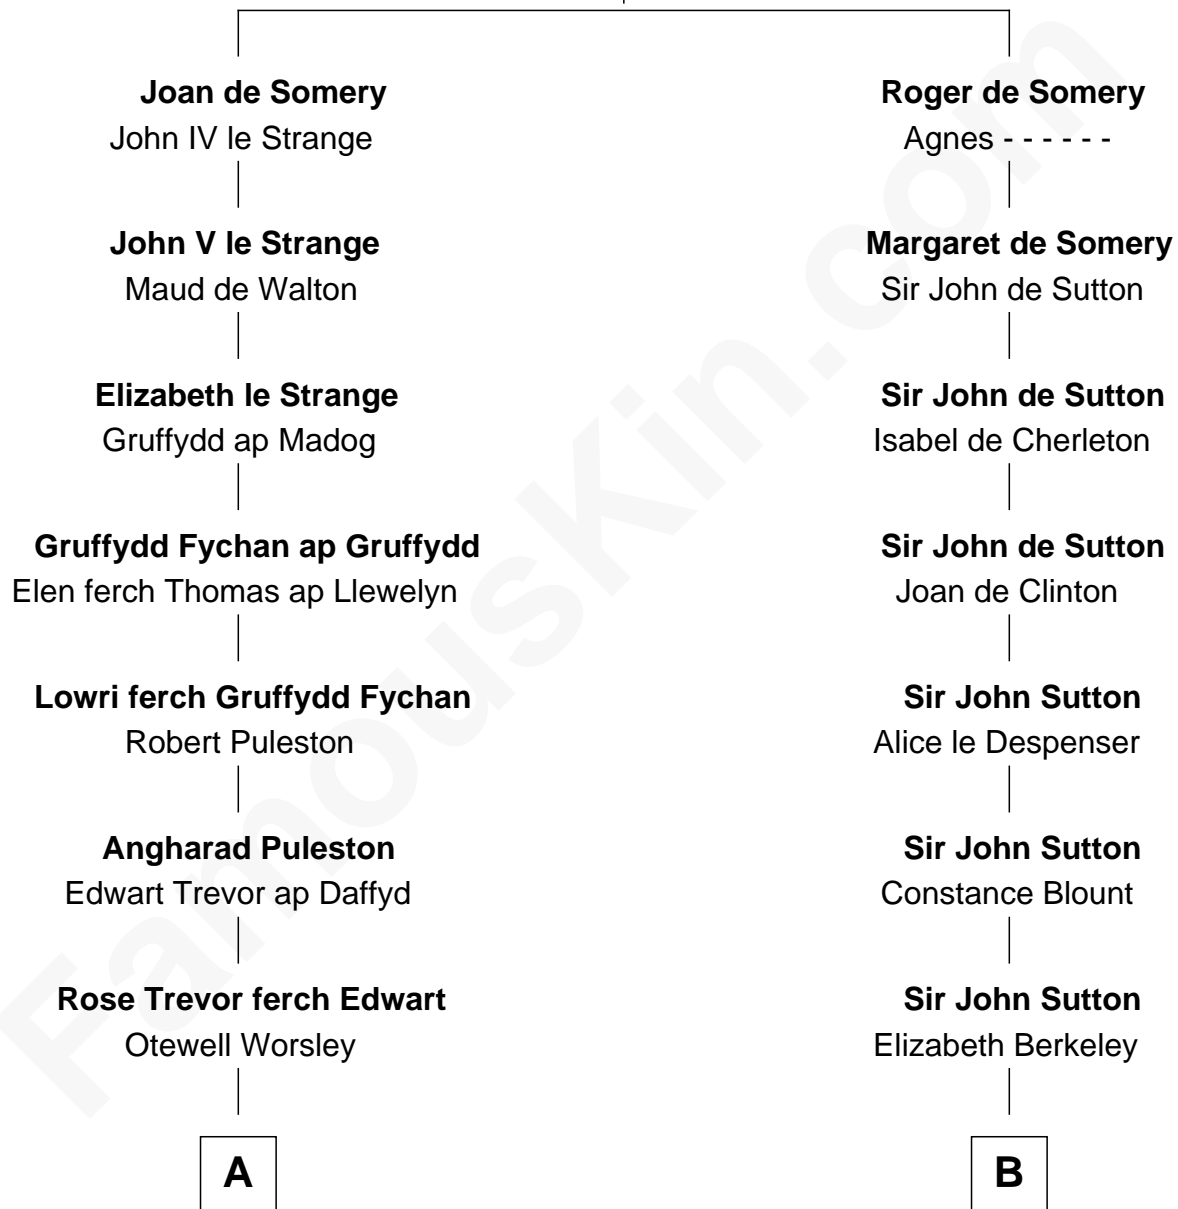

## Relationship Chart of

### Eliphalet Remington

Founder of Remington Arms Company

18th cousin 2 times removed of

**John Brown**

American Abolitionist

**Sir Roger de Somery**

with wife  
Nichole d'Aubeney

with wife  
Amabil de Chaucombe

**C**

**Elizabeth Kilbourn**  
Eliphalet Remington

**Eliphalet Remington**  
*Founder of Remington Arms Company*

**D**

**Oliver Humphrey**  
Sarah Garrett

**Ruth Humphrey**  
Gideon Mills

**Ruth Mills**  
Owen Brown