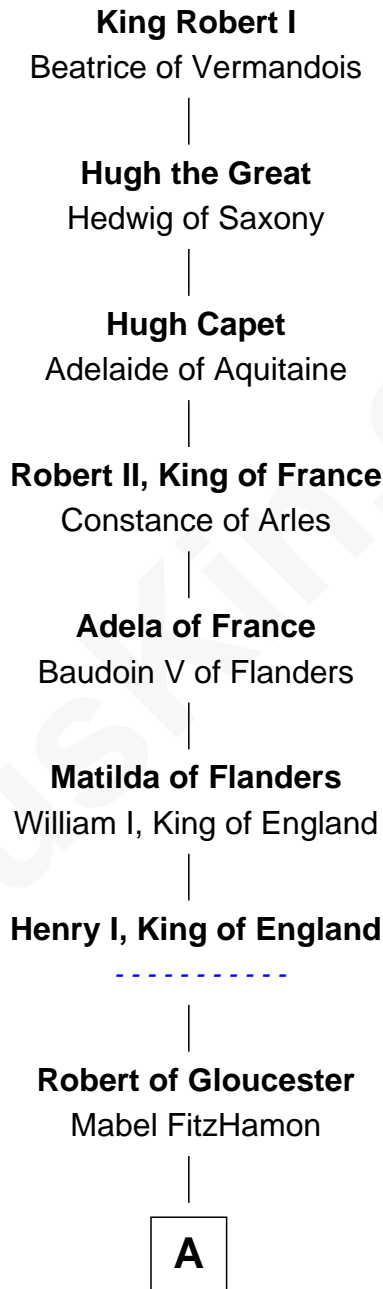

FamousKin.com

Relationship Chart of

Eliphalet Remington

Founder of Remington Arms Company

28th Great-grandson of

King Robert I
King of France

A

Maud of Gloucester
Sir Ranulf de Gernons