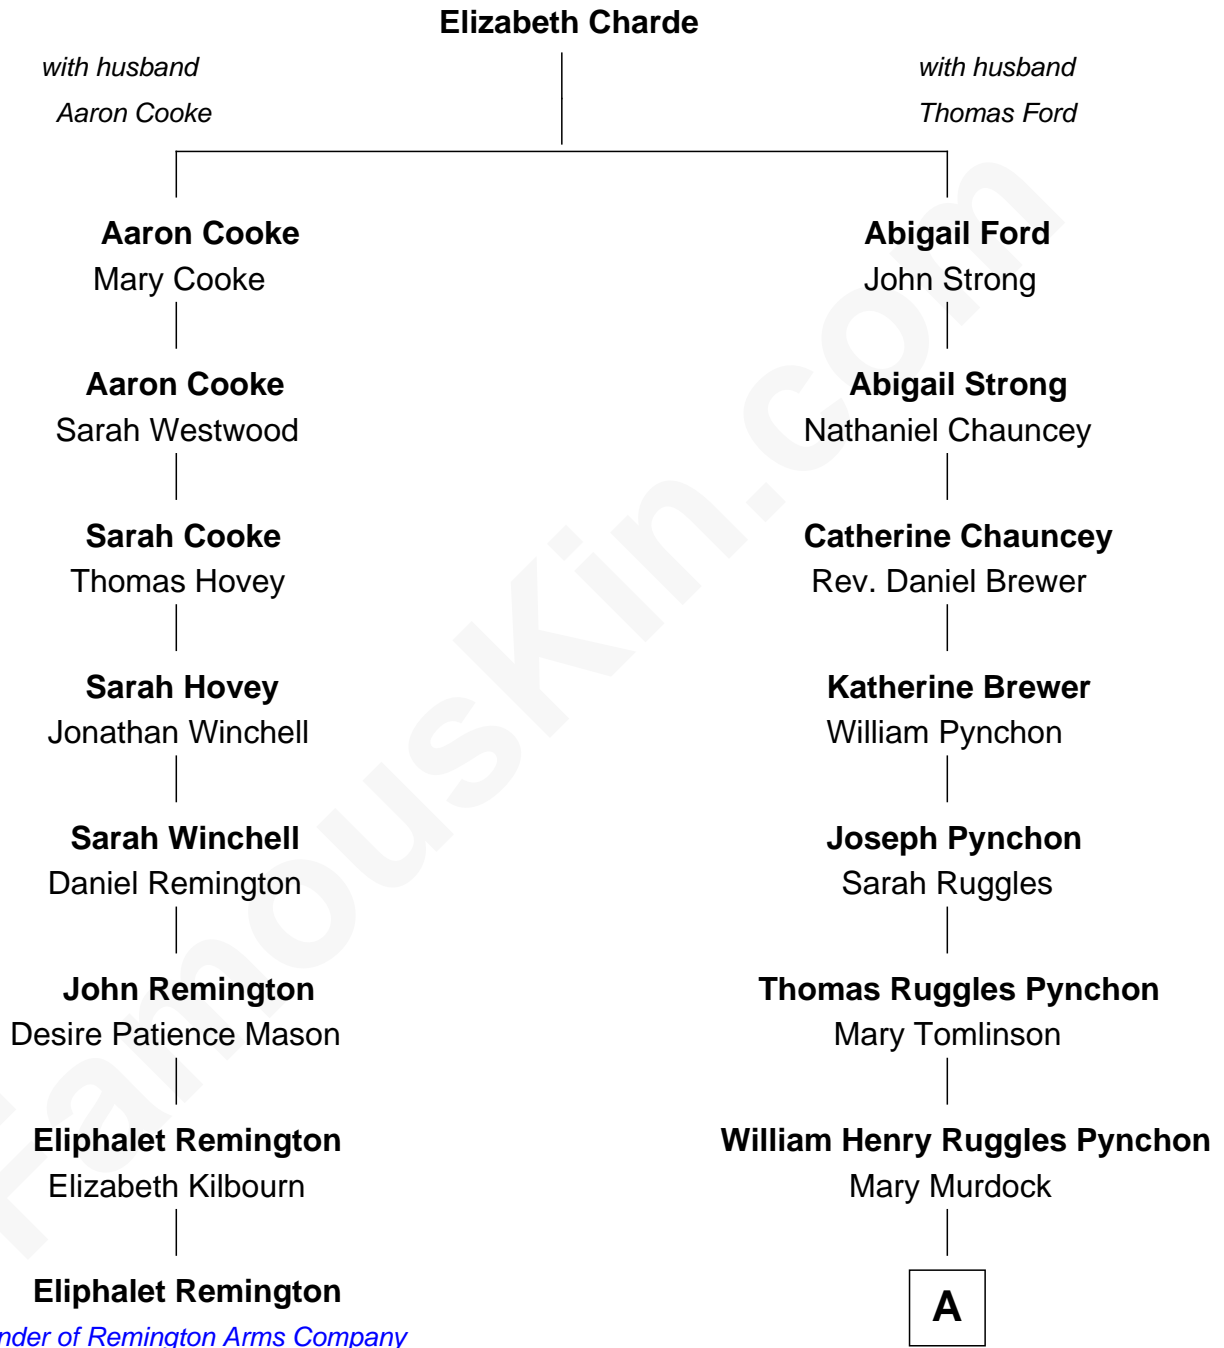

FamousKin.com

Relationship Chart of

Eliphalet Remington

Founder of Remington Arms Company

7th cousin 3 times removed of

Thomas Pynchon
American Novelist

A

—
William Lyon Pynchon

Annie Payne Cogswell

—
William Henry Chichele Pynchon

Carrie Susan Moyses

—
Thomas Ruggles Pynchon

Catherine Frances Bennett

—
Thomas Pynchon

Novelist

FamousKin.com