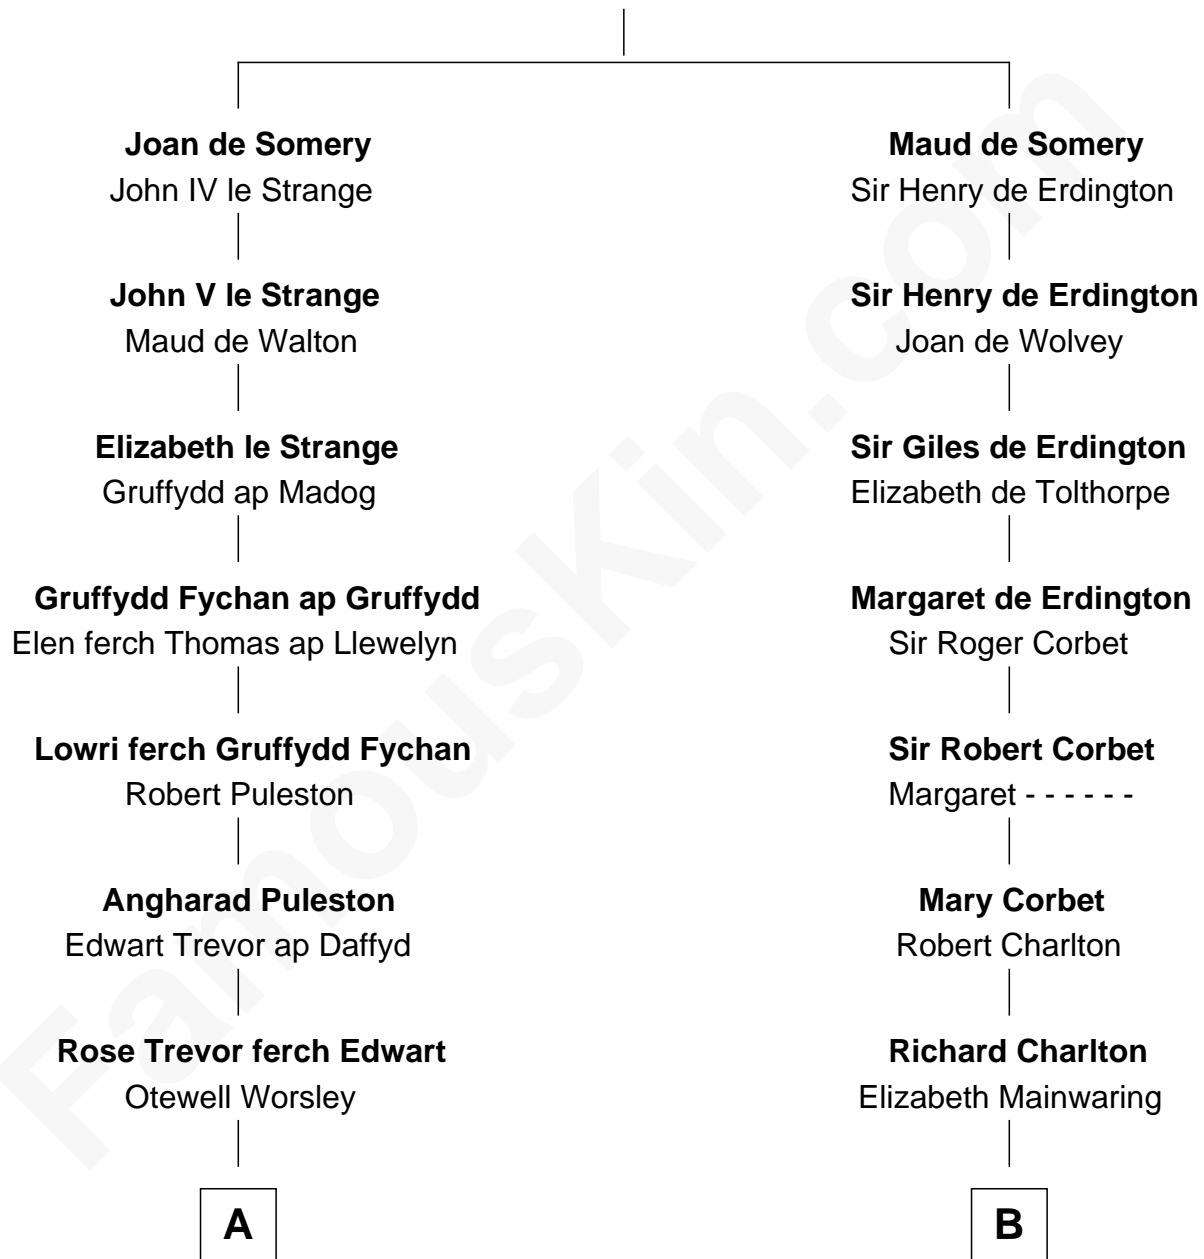

## Relationship Chart of

### Eliphalet Remington

Founder of Remington Arms Company

18th cousin 1 time removed of

**James Sherman**

27th U.S. Vice-President

**Sir Roger de Somery**

Nichole d'Aubenev

**C**

**Elizabeth Kilbourn**  
Eliphalet Remington

**Eliphalet Remington**  
*Founder of Remington Arms Company*

**D**

**Frances Lucretia Williams**  
Richard Winslow Sherman

**Mary Frances Sherman**  
Richard Updike Sherman

**James Sherman**  
*27th U.S. Vice-President*

FamousKin.com