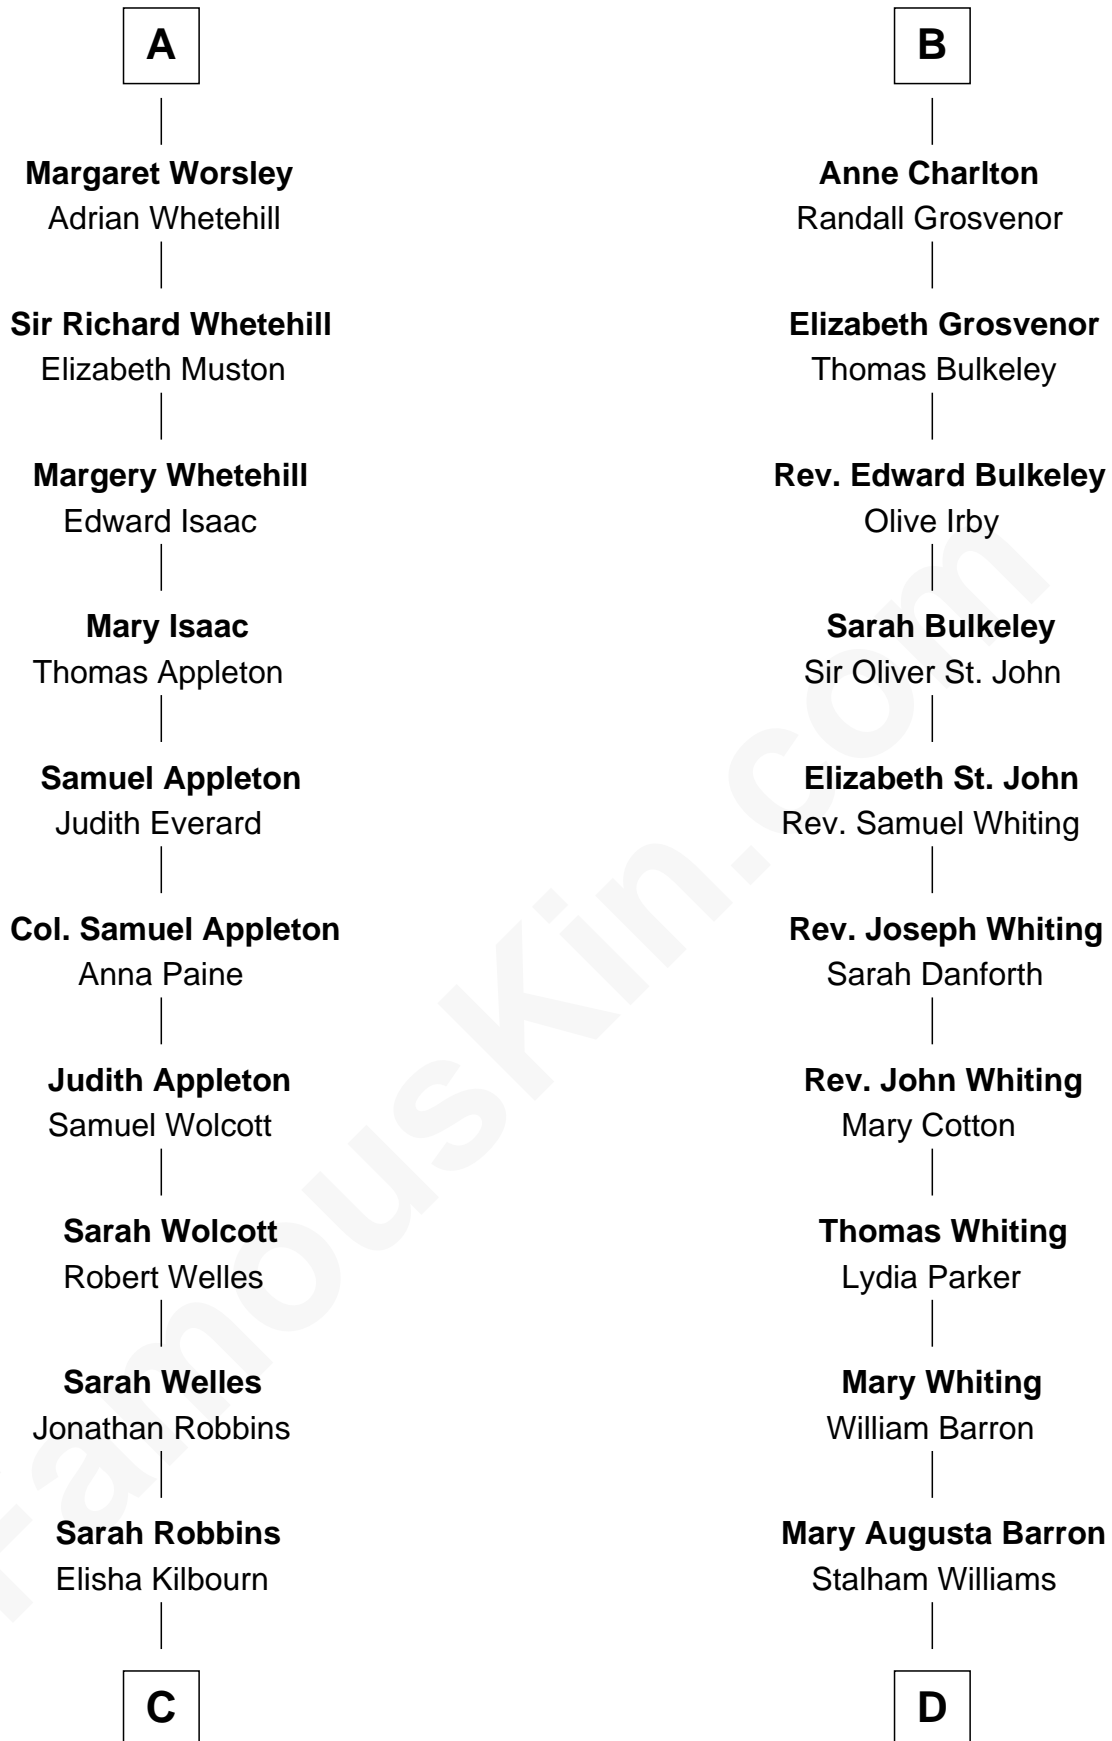

## Relationship Chart of

### Eliphalet Remington

Founder of Remington Arms Company

18th cousin 1 time removed of

**James Sherman**

27th U.S. Vice-President

**Sir Roger de Somery**

Nichole d'Aubenev

**C**

**Elizabeth Kilbourn**  
Eliphalet Remington

**Eliphalet Remington**  
*Founder of Remington Arms Company*

**D**

**Frances Lucretia Williams**  
Richard Winslow Sherman

**Mary Frances Sherman**  
Richard Updike Sherman