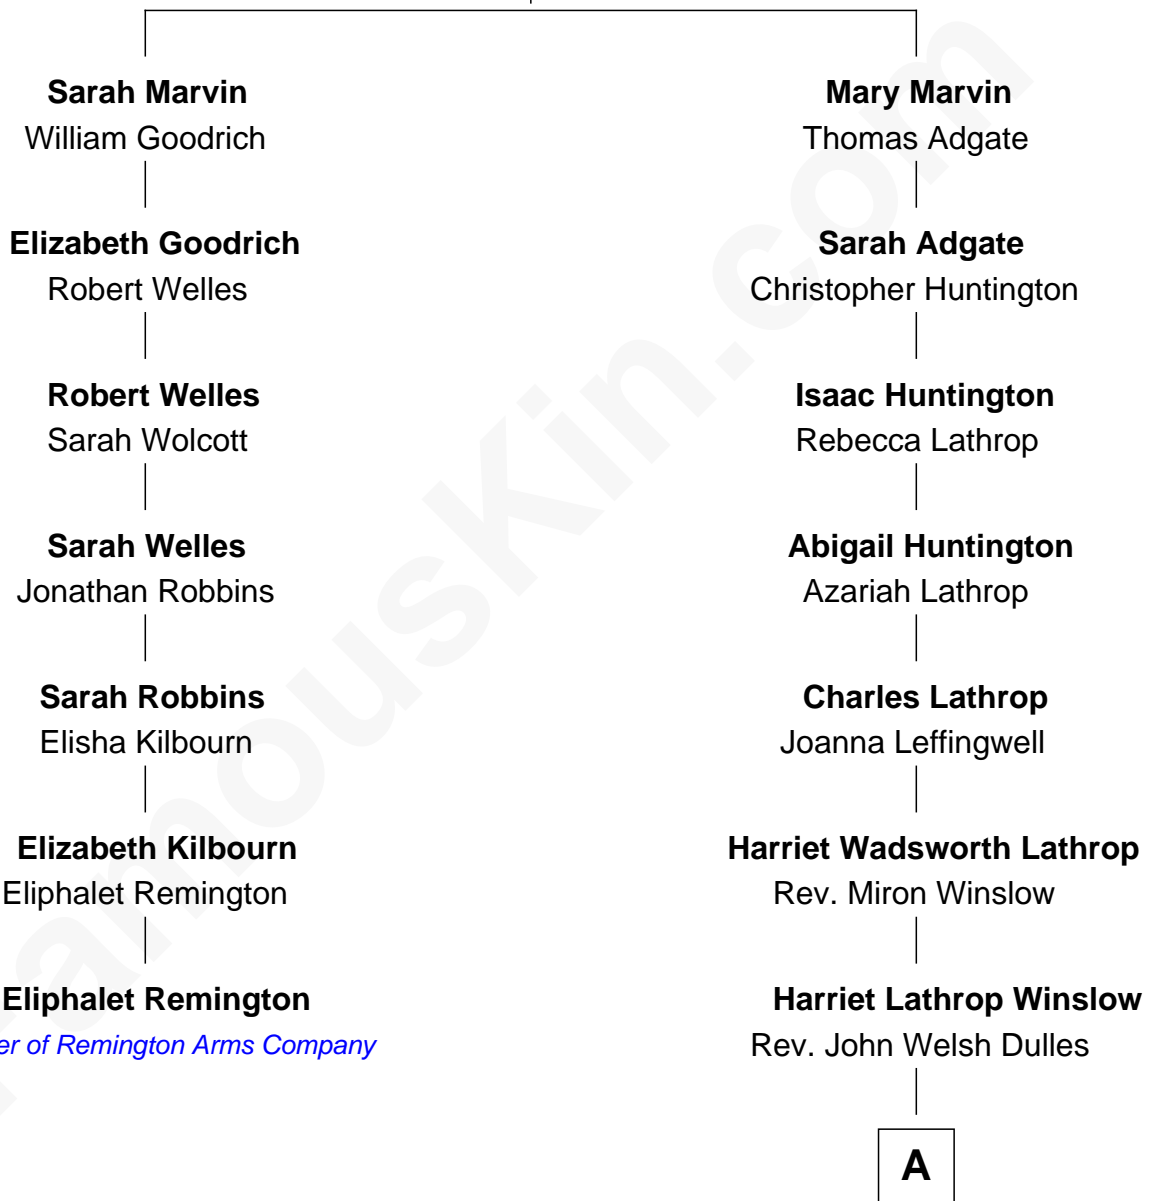

## Relationship Chart of

### Eliphalet Remington

Founder of Remington Arms Company

6th cousin 2 times removed of

**Allen Dulles**

5th Director of the C.I.A.

**Matthew Marvin**

Elizabeth - - - - -

A