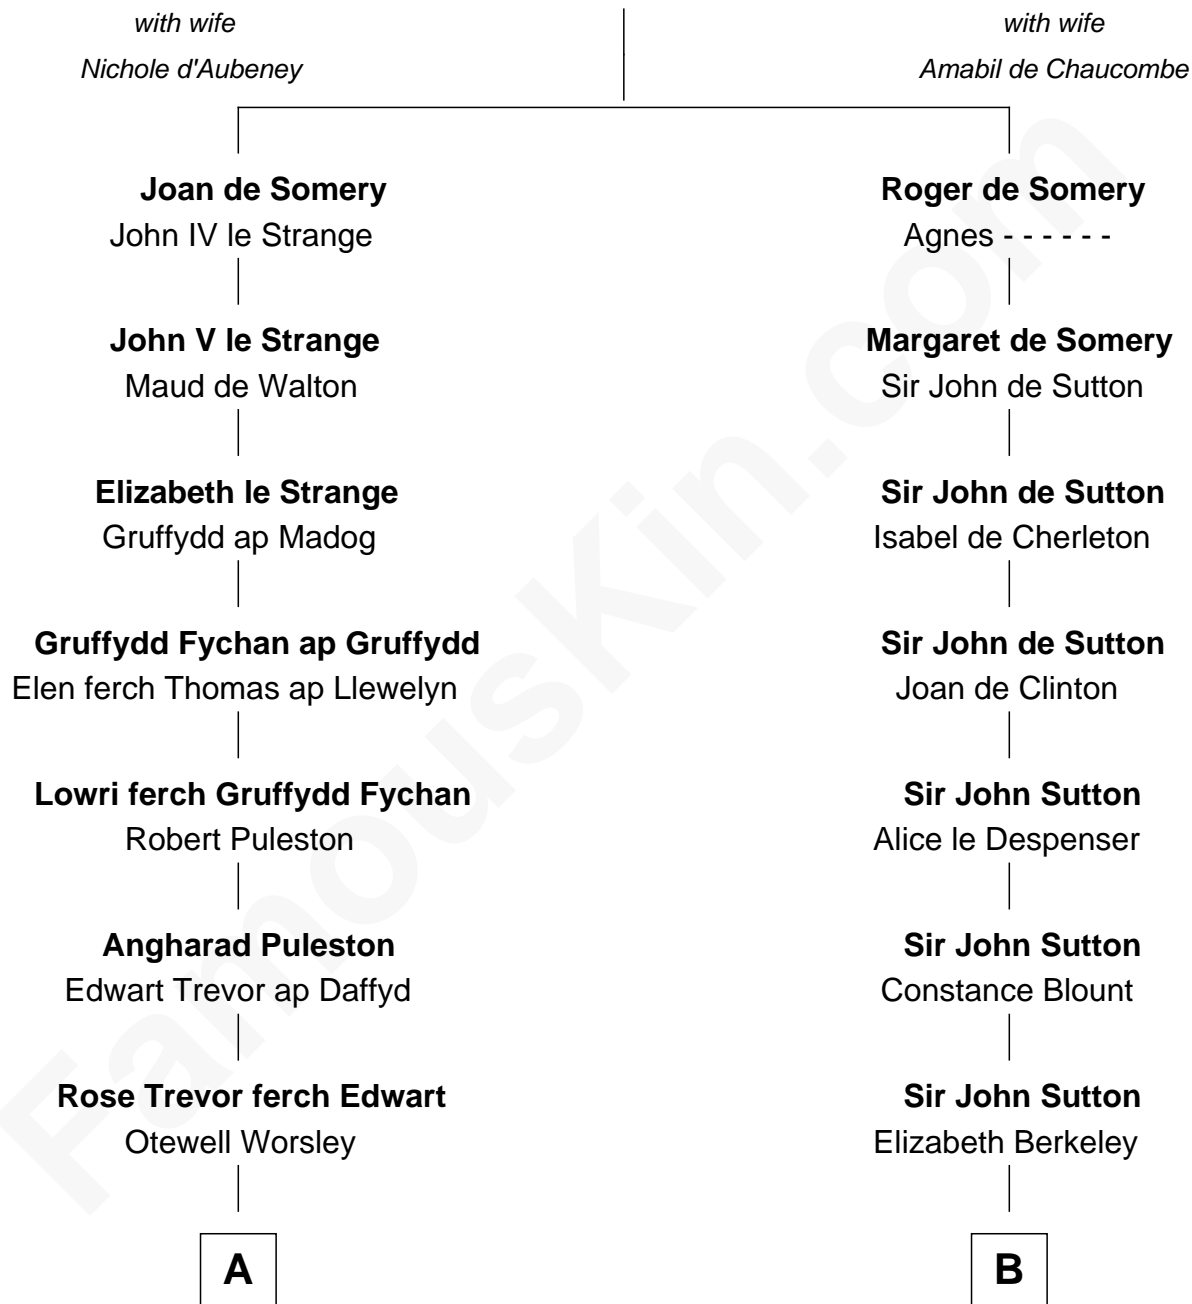

FamousKin.com

Relationship Chart of

Eliphalet Remington

Founder of Remington Arms Company

18th cousin 3 times removed of

Allen Dulles

5th Director of the C.I.A.

Sir Roger de Somery

C

Elizabeth Kilbourn
Eliphalet Remington

Eliphalet Remington
Founder of Remington Arms Company

D

Joanna Leffingwell
Charles Lathrop

Harriet Wadsworth Lathrop
Rev. Miron Winslow

Harriet Lathrop Winslow
Rev. John Welsh Dulles