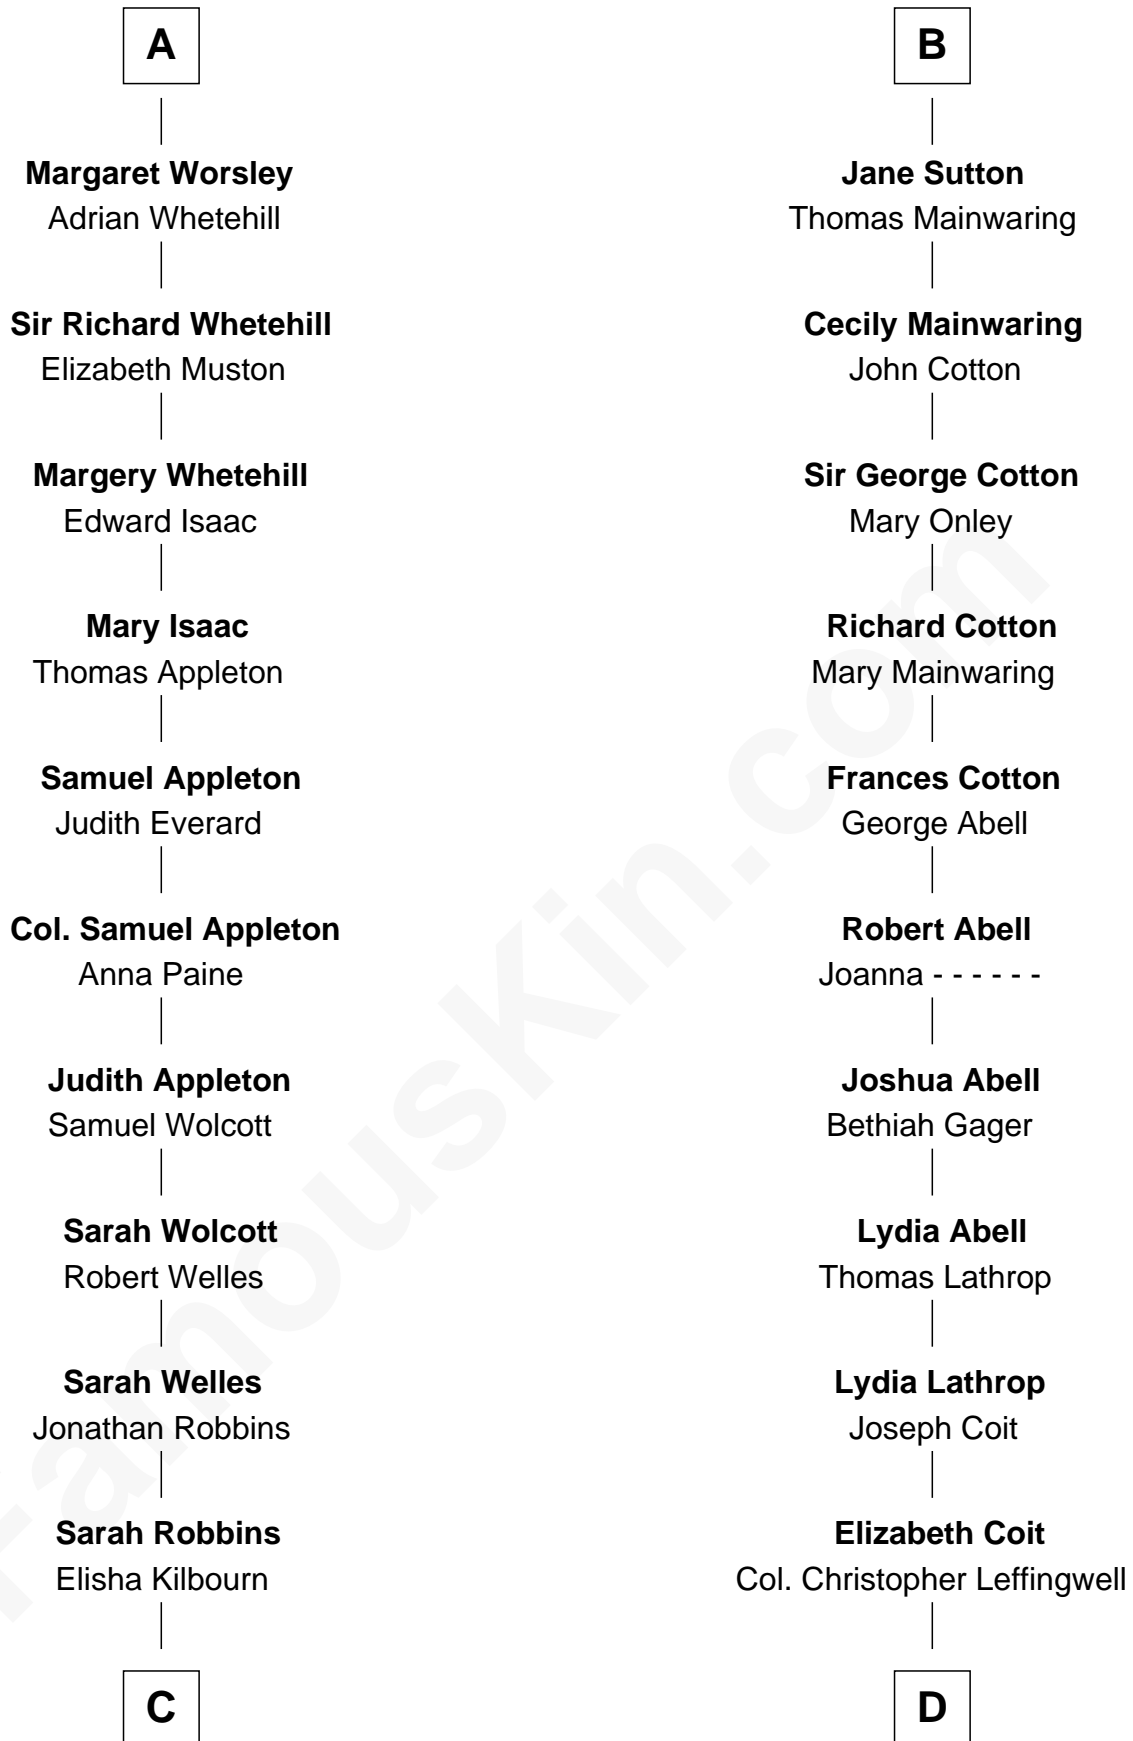

FamousKin.com

Relationship Chart of

Eliphalet Remington

Founder of Remington Arms Company

18th cousin 3 times removed of

Allen Dulles

5th Director of the C.I.A.

Sir Roger de Somery

C

Elizabeth Kilbourn
Eliphalet Remington

Eliphalet Remington
Founder of Remington Arms Company

D

Joanna Leffingwell
Charles Lathrop

Harriet Wadsworth Lathrop
Rev. Miron Winslow

Harriet Lathrop Winslow
Rev. John Welsh Dulles