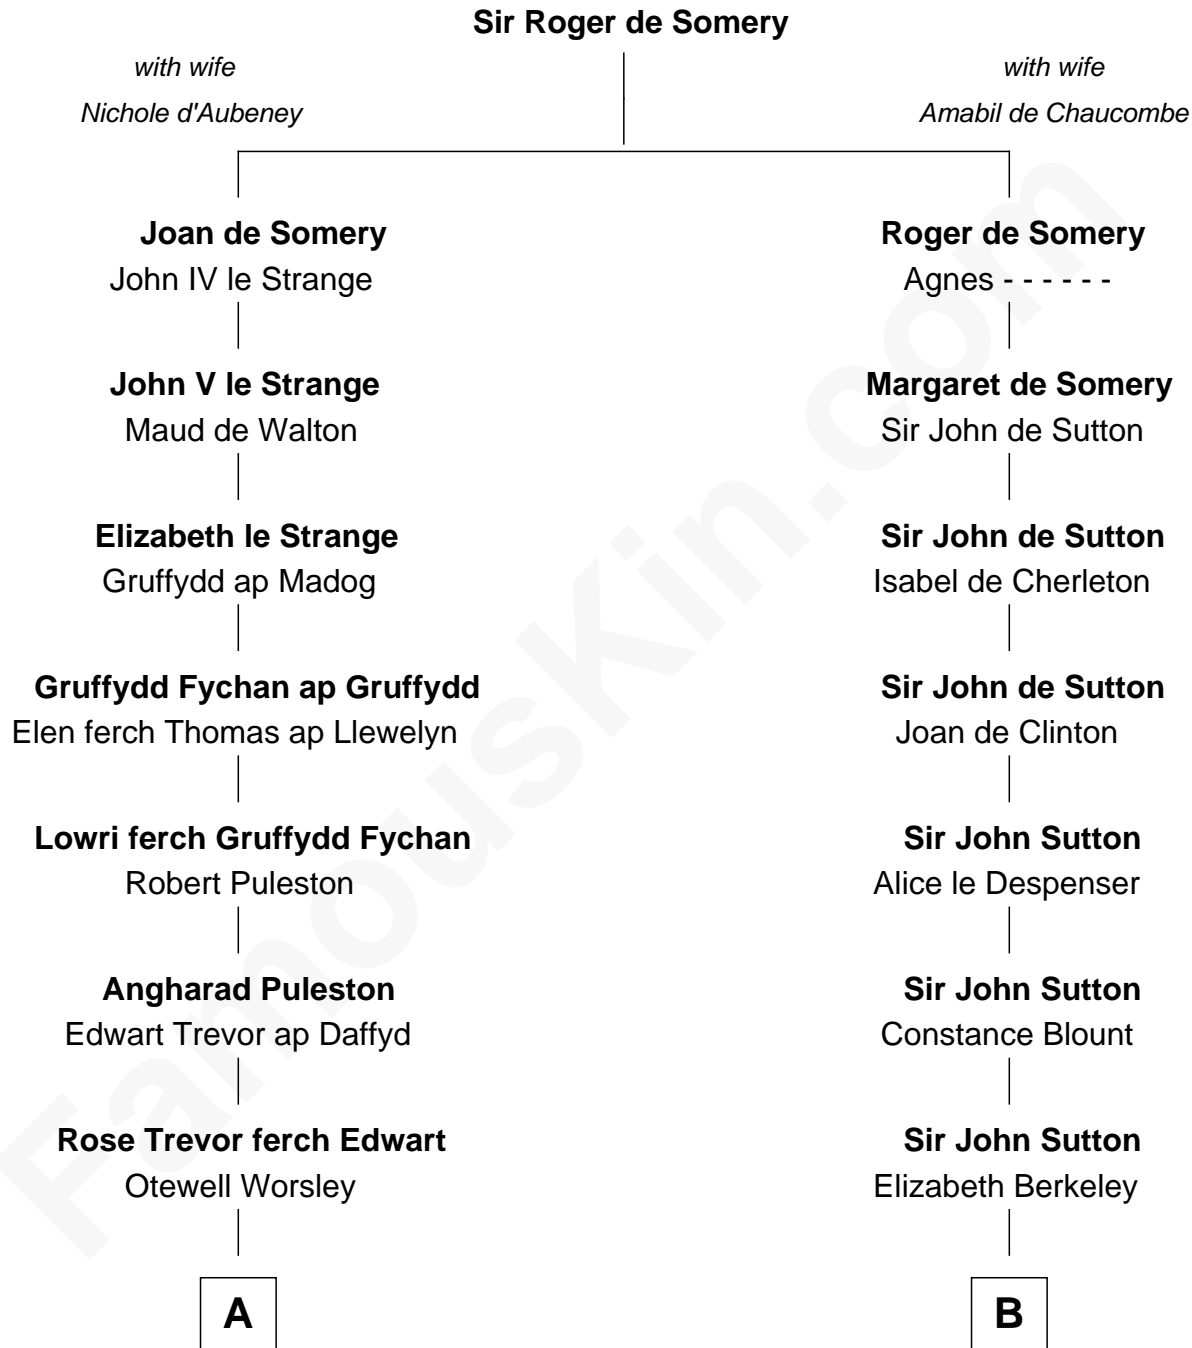

FamousKin.com

Relationship Chart of

Eliphalet Remington

Founder of Remington Arms Company

18th cousin 3 times removed of

John Foster Dulles

52nd U.S. Secretary of State

C