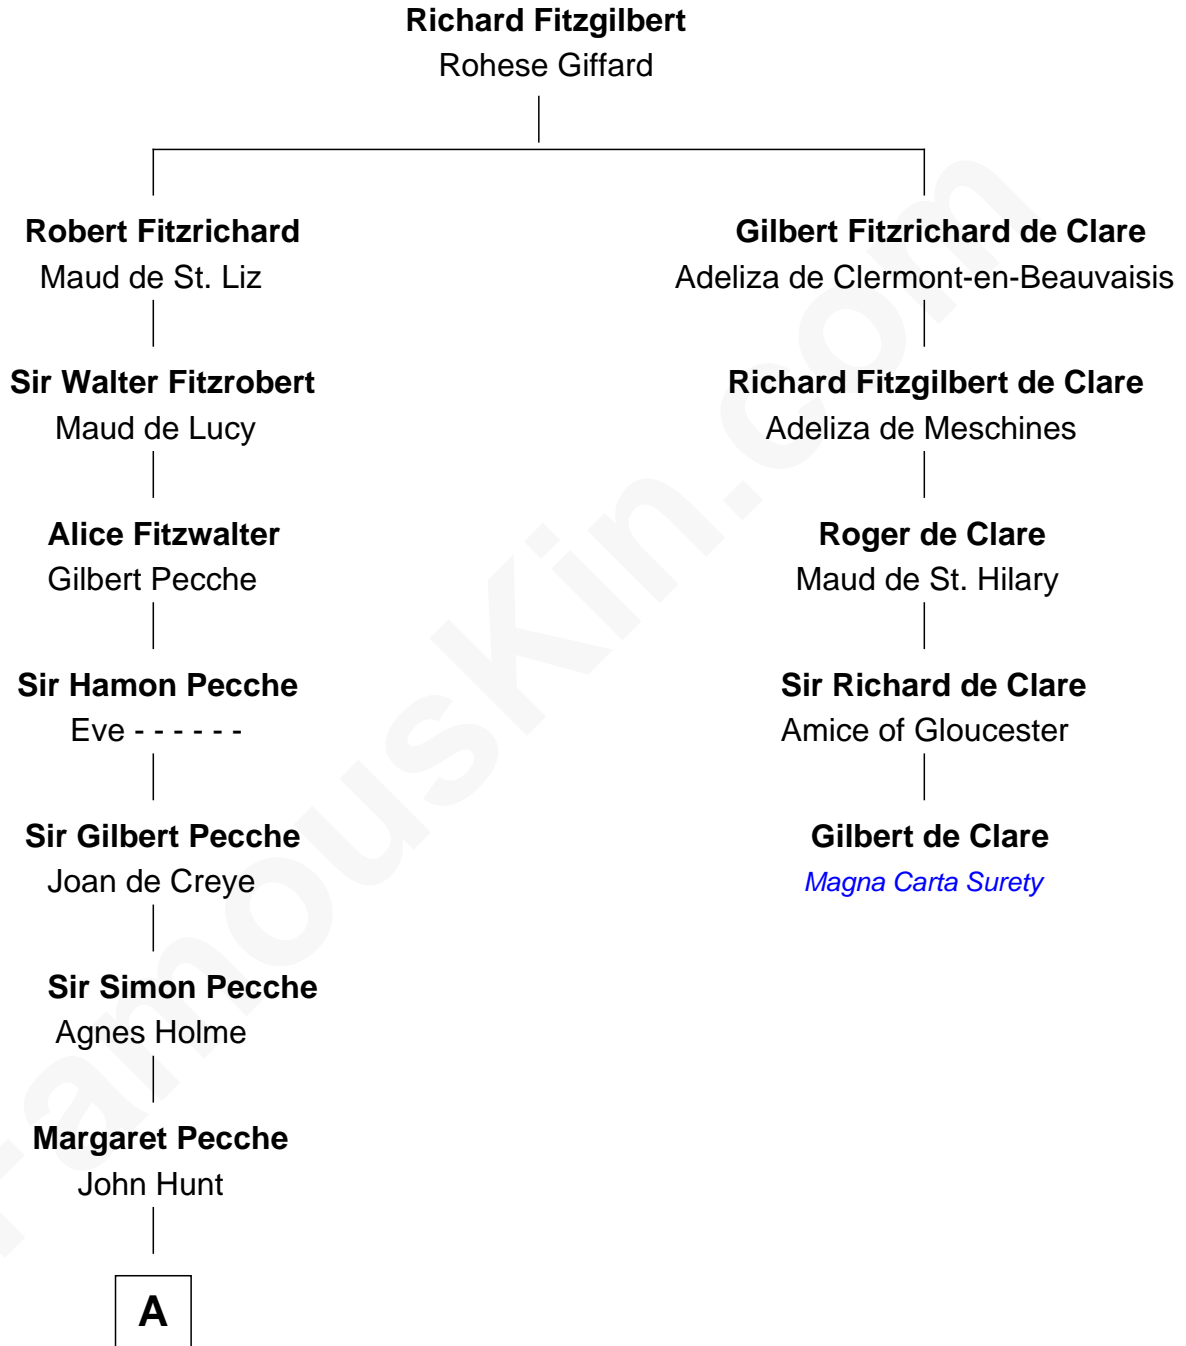

FamousKin.com

Relationship Chart of

Eliphalet Remington

Founder of Remington Arms Company

4th cousin 17 times removed of

Gilbert de Clare

Magna Carta Surety

B

—
Sarah Wolcott

Robert Welles

—
Sarah Welles

Jonathan Robbins

—
Sarah Robbins

Elisha Kilbourn

—
Elizabeth Kilbourn

Eliphalet Remington